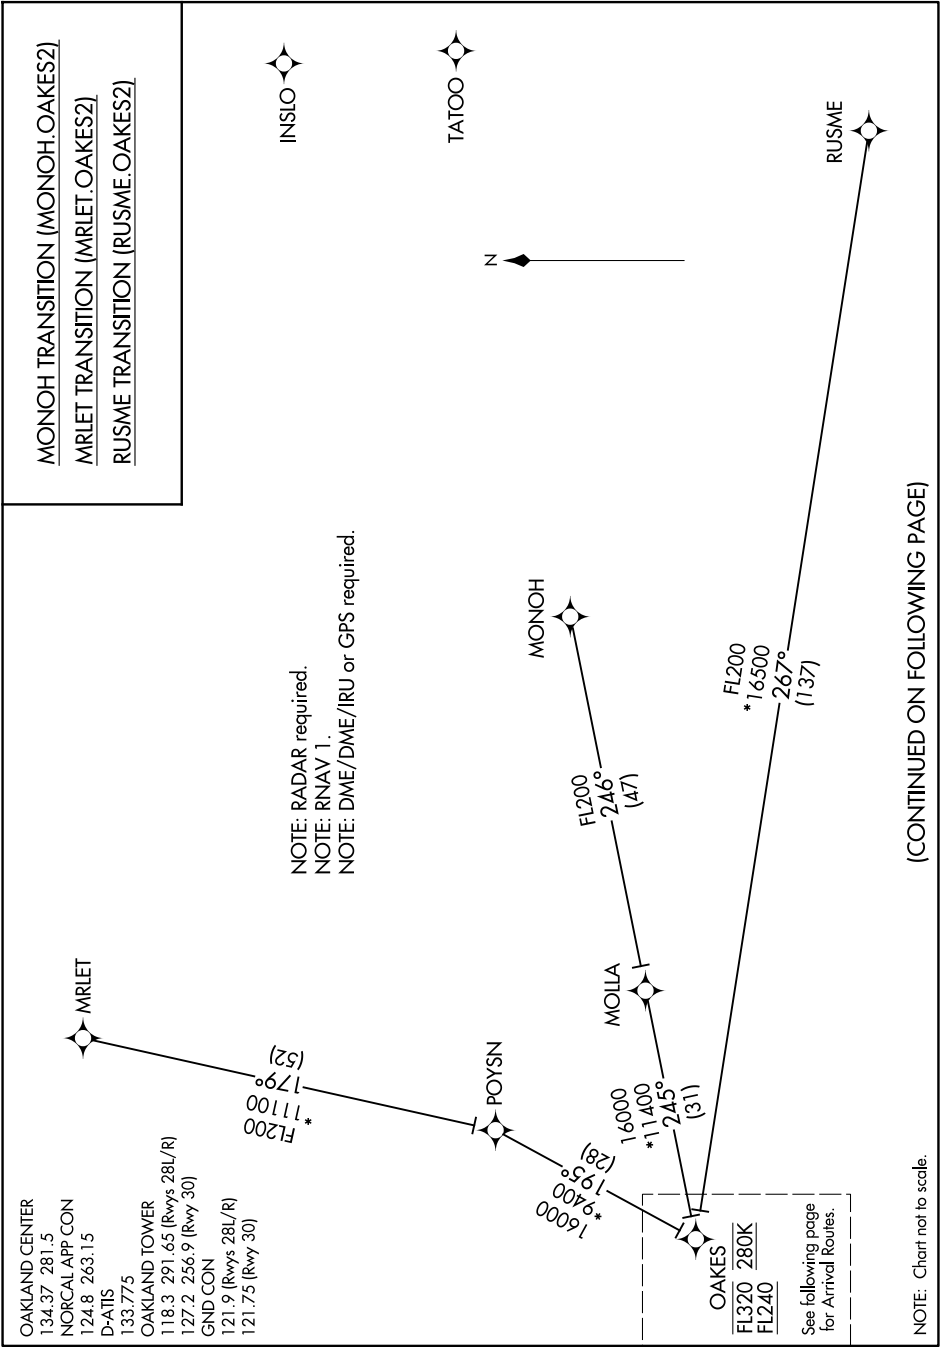

OAKES TWO ARRIVAL (RNAV) Transition Routes

SW-2, 20 MAR 2025 to 17 APR 2025

(CONTINUED ON FOLLOWING PAGE)

SW-2, 20 MAR 2025 to 17 APR 2025

OAKES TWO ARRIVAL (RNAV) Transition Routes