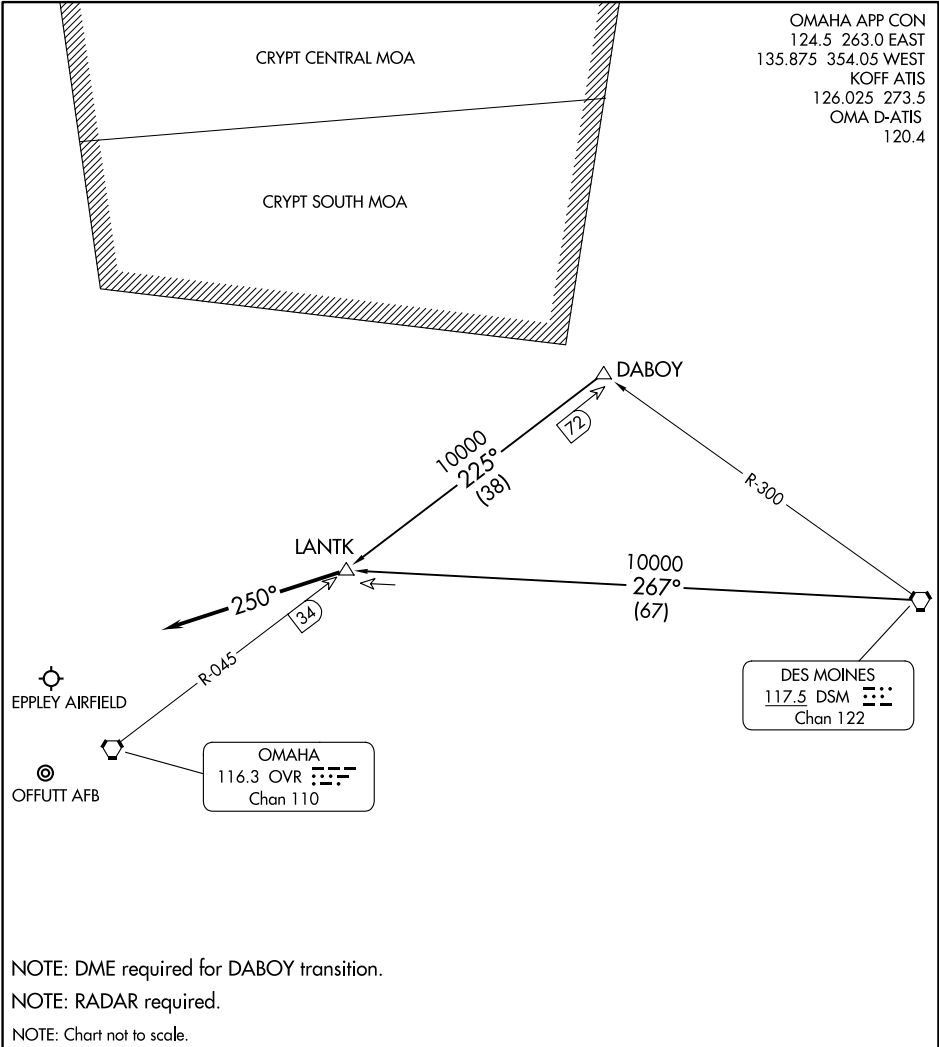

(LANTK.LANTK2) 24361

LANTK TWO ARRIVAL

AL-304 (FAA)

OMAHA, NEBRASKA

OMAHA APP CON
 124.5 263.0 EAST
 135.875 354.05 WEST
 KOFF ATIS
 126.025 273.5
 OMA D-ATIS
 120.4

NC-2, 20 MAR 2025 to 17 APR 2025

NC-2, 20 MAR 2025 to 17 APR 2025

ARRIVAL ROUTE DESCRIPTION

DABOY TRANSITION (DABOY.LANTK2): From over DABOY on OVR R-045 to LANTK. Thence. . .

DES MOINES TRANSITION (DSM.LANTK2): From over DSM VORTAC on DSM R-267 to LANTK. Thence. . .

. . . From over LANTK fly heading 250° and expect RADAR vectors to final approach course.

LANTK TWO ARRIVAL

OMAHA, NEBRASKA

(LANTK.LANTK2) 08SEP22