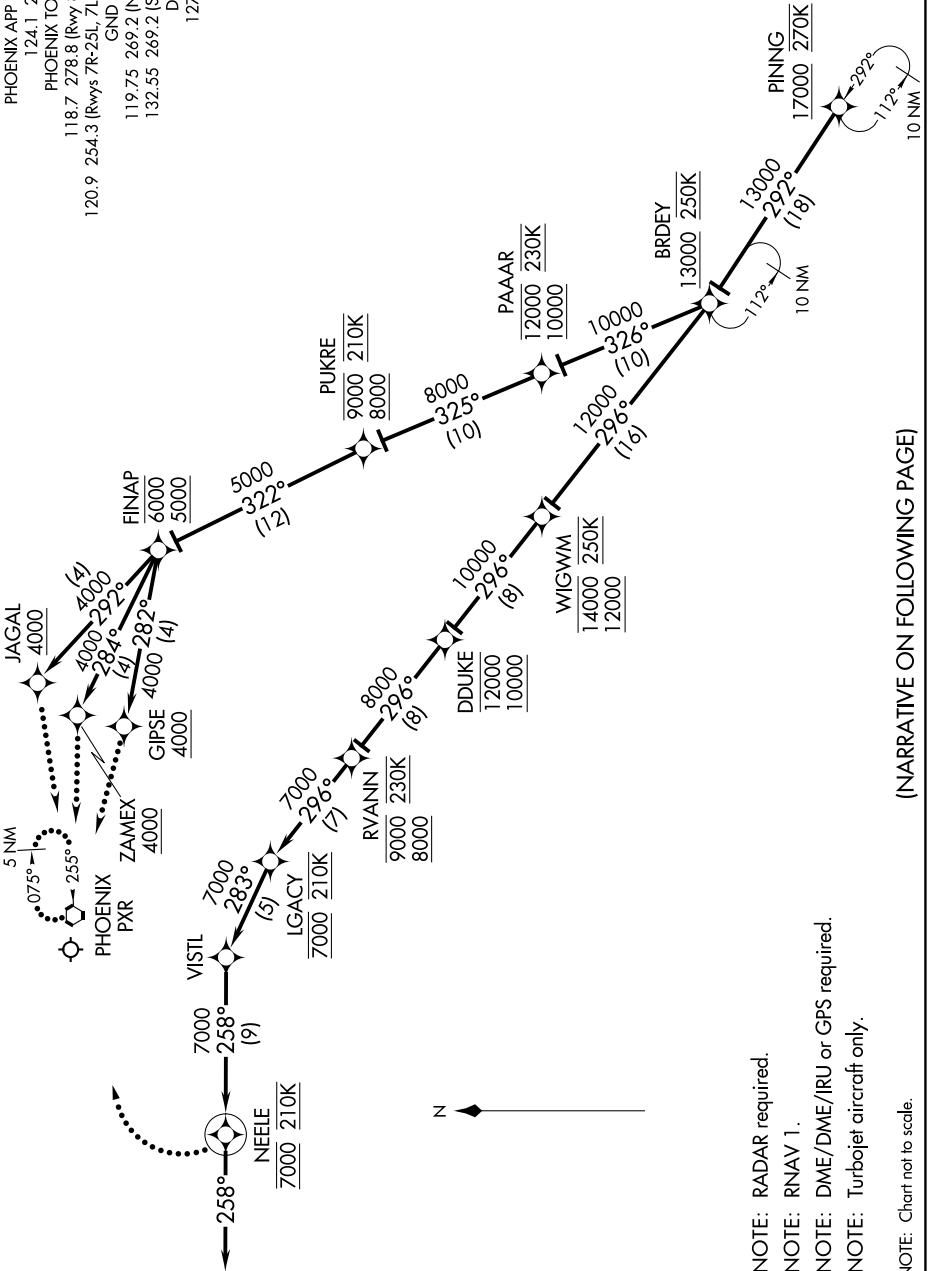

(PING.PINNG1) 17117

PING ONE ARRIVAL (RNAV) Arrival Routes

AL-322 (FAA)

PHOENIX SKY HARBOR INTL (PHX)
PHOENIX, ARIZONA

PHOENIX APP CON
124.1 256.9

PHOENIX TOWER
118.7 278.8 (Rwy 8-26)

120.9 254.3 (Rwys 7R-25L, 7L-25R)

GND CON
119.75 269.2 (North)
132.55 269.2 (South)

D-ATIS
127.575

(NARRATIVE ON FOLLOWING PAGE)

- NOTE: RADAR required.
- NOTE: RNAV 1.
- NOTE: DME/DME/IRU or GPS required.
- NOTE: Turbojet aircraft only.
- NOTE: Chart not to scale.

SW-4, 20 MAR 2025 to 17 APR 2025

PING ONE ARRIVAL (RNAV) Arrival Routes
(PING.PINNG1) 18SEP14

PHOENIX, ARIZONA
PHOENIX SKY HARBOR INTL (PHX)