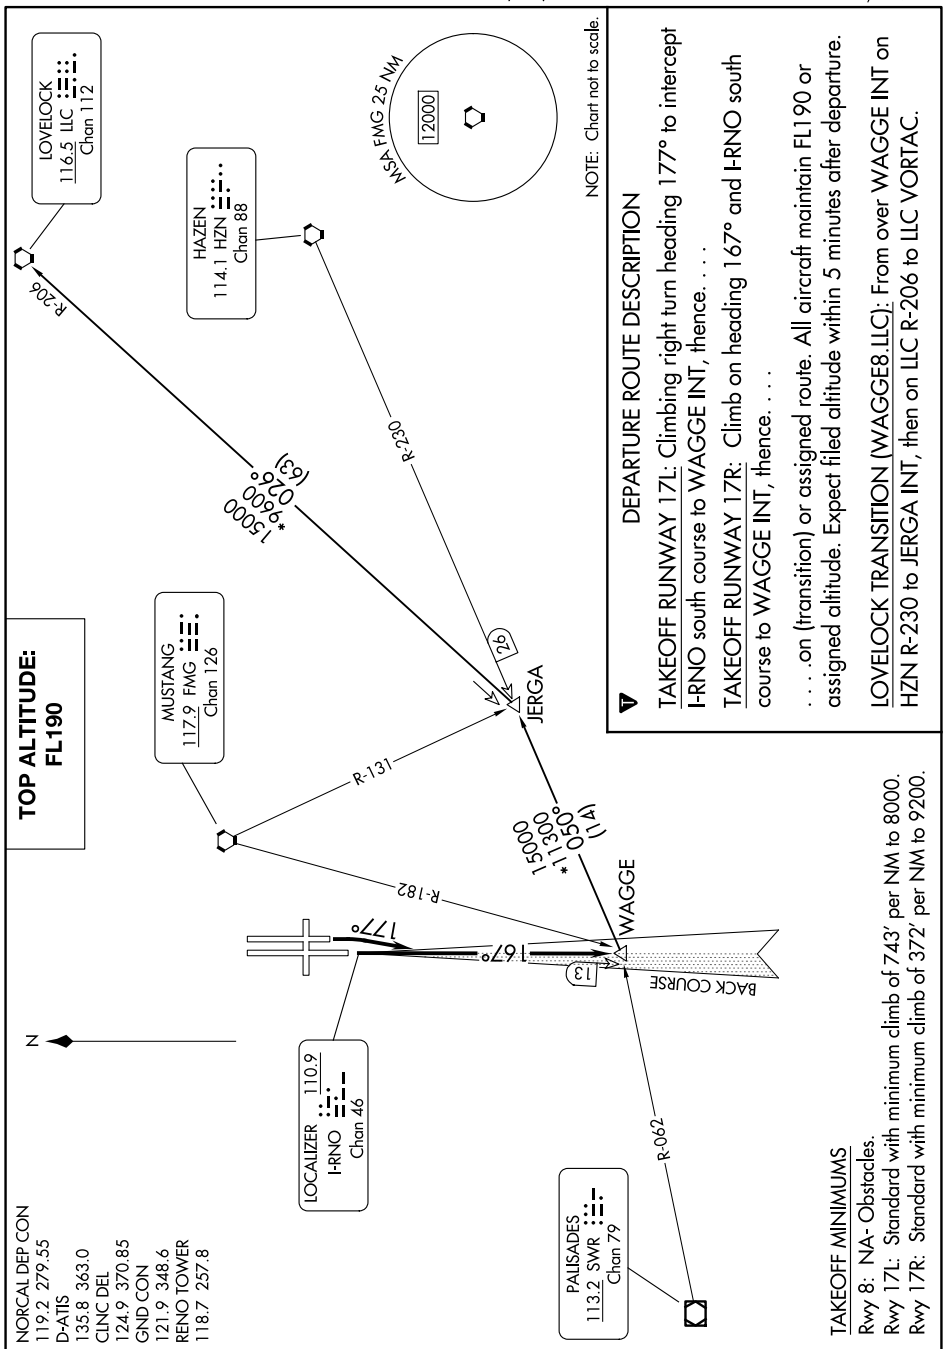

# WAGGE EIGHT DEPARTURE

AL-346 (FAA)

RENO/TAHOE INTL (RNO)  
RENO, NEVADA

SW-4, 20 MAR 2025 to 17 APR 2025

SW-4, 20 MAR 2025 to 17 APR 2025