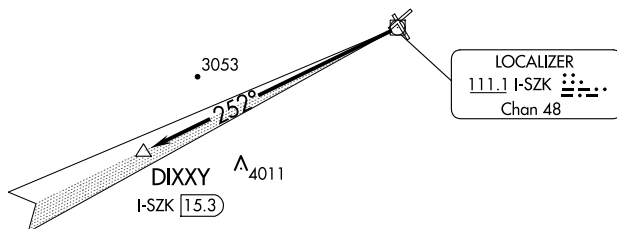

TOP ALTITUDE:
4200

NOTE: RADAR required.

NOTE: DME required.

TAKEOFF MINIMUMS:

Rwys 6, 16, 34: NA - ATC.

Rwy 24: Standard with minimum climb
of 242' per NM to 2800.

NOTE: Chart not to scale.

DEPARTURE ROUTE DESCRIPTION

TAKEOFF RUNWAY 24: Climb on I-SZK LDA Localizer west course to 4200 to DIXXY I-SZK 15.3 DME. Expect RADAR vectors to filed/assigned route.

DIXXY EIGHT DEPARTURE

(DIXXY8.DIXXY) 15AUG19

ROANOKE, VIRGINIA

ROANOKE/BLACKSBURG RGNL (WOODRUM FLD) (R.O.A.)