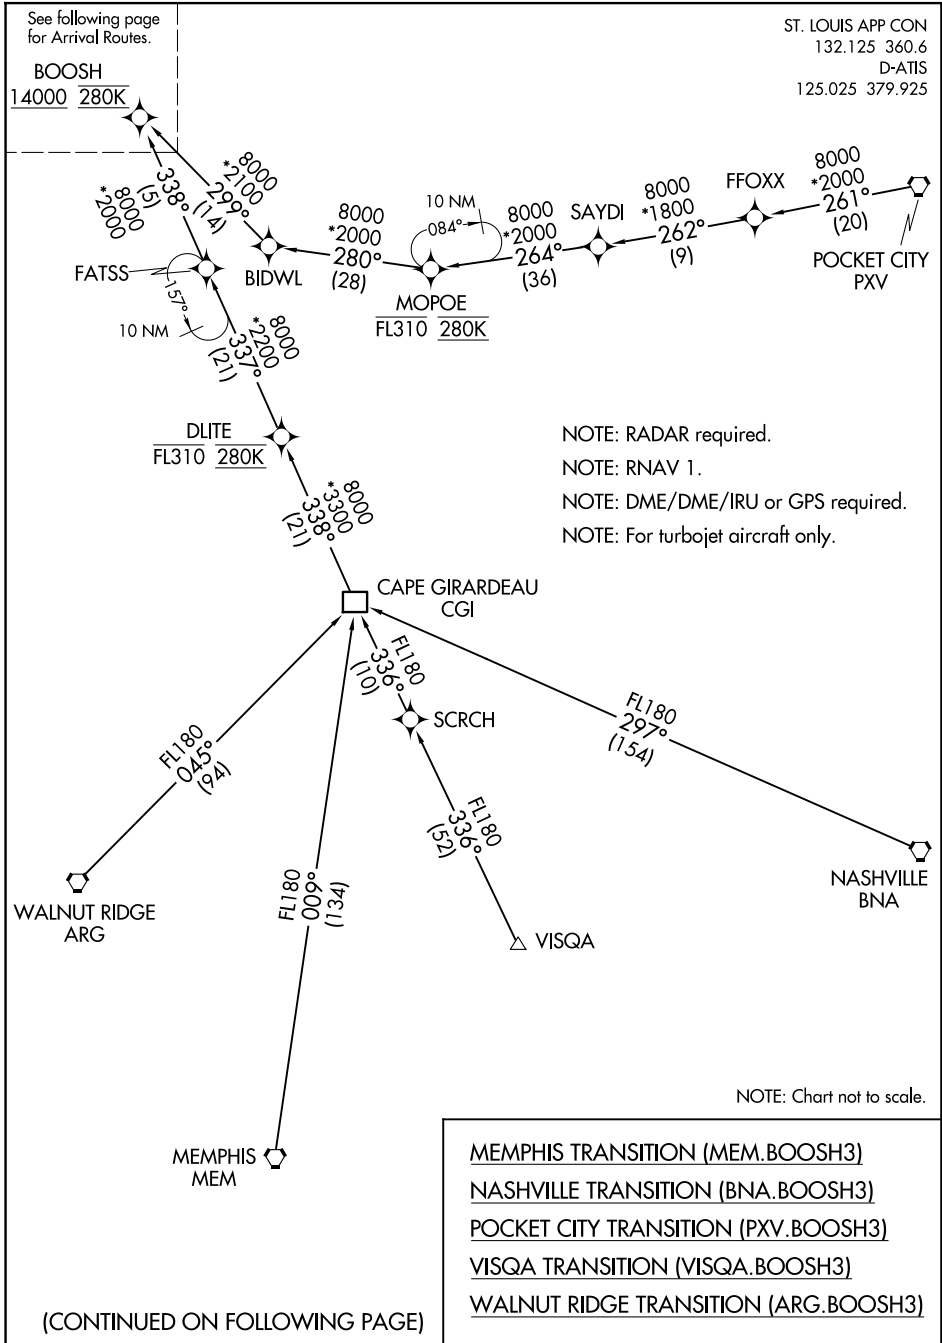

BOOSH THREE ARRIVAL (RNAV) Transition Routes

ST LOUIS LAMBERT INTL (STL)
ST. LOUIS, MISSOURI

See following page
for Arrival Routes.

ST. LOUIS APP CON
132.125 360.6
D-ATIS
125.025 379.925

BOOSH
14000 280K

(CONTINUED ON FOLLOWING PAGE)

NC-3, 20 MAR 2025 to 17 APR 2025

NC-3, 20 MAR 2025 to 17 APR 2025