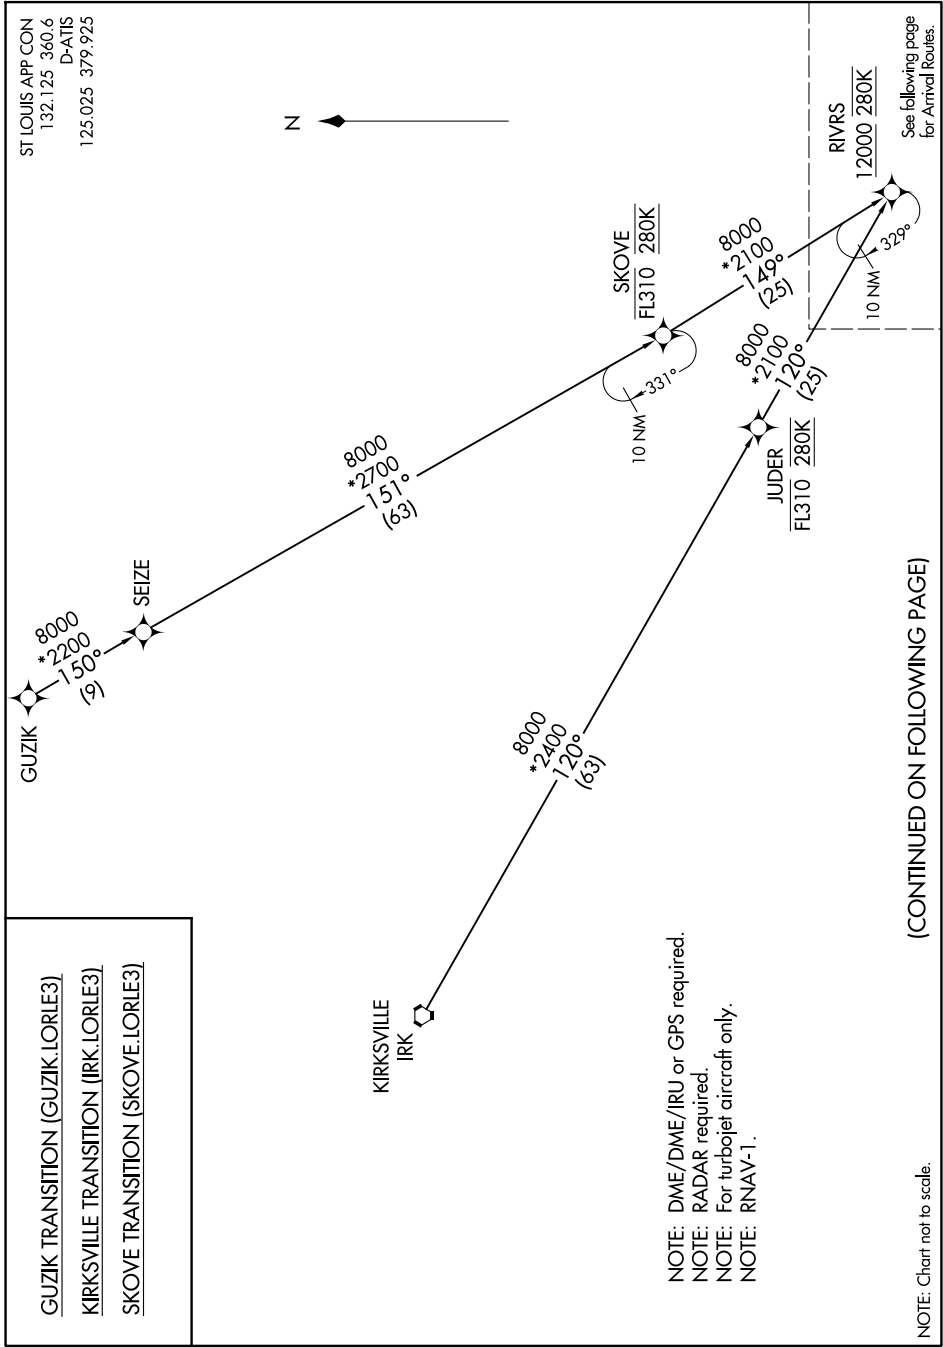

LORLE THREE ARRIVAL (RNAV) Transition Routes

ST LOUIS APP CON
132.125 360.6
D-ATIS
125.025 379.925

NC-3, 20 MAR 2025 to 17 APR 2025

- GUZIK TRANSITION (GUZIK.LORLE3)
- KIRKSVILLE TRANSITION (IRK.LORLE3)
- SKOVE TRANSITION (SKOVE.LORLE3)

KIRKSVILLE
IRK

- NOTE: DME/DME/IRU or GPS required.
- NOTE: RADAR required.
- NOTE: For turbojet aircraft only.
- NOTE: RNAV-1.

(CONTINUED ON FOLLOWING PAGE)

NOTE: Chart not to scale.

NC-3, 20 MAR 2025 to 17 APR 2025