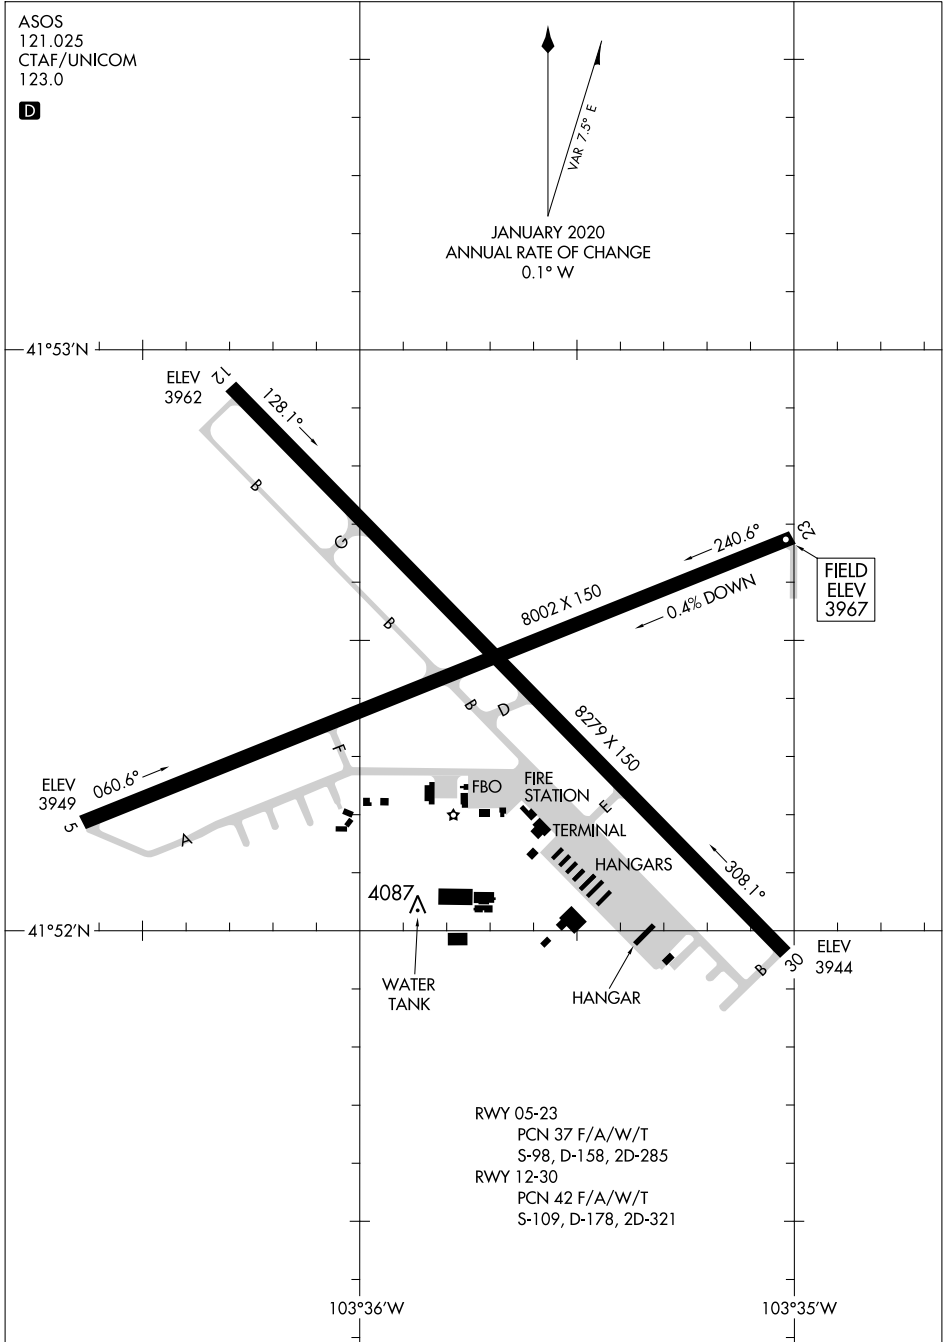

24249

AIRPORT DIAGRAM

SCOTTSBLUFF/WESTERN NEBRASKA RGNL/
WM B HEILIG FLD AL-383 (FAA)

(B'F'F)
SCOTTSBLUFF, NEBRASKA

ASOS
121.025
CTAF/UNICOM
123.0

NC-2, 20 MAR 2025 to 17 APR 2025

NC-2, 20 MAR 2025 to 17 APR 2025

RWY 05-23
PCN 37 F/A/W/T
S-98, D-158, 2D-285

RWY 12-30
PCN 42 F/A/W/T
S-109, D-178, 2D-321

AIRPORT DIAGRAM

24249

SCOTTSBLUFF/
WESTERN NEBRASKA RGNL/WM B HEILIG FLD (B'F'F)

SCOTTSBLUFF, NEBRASKA