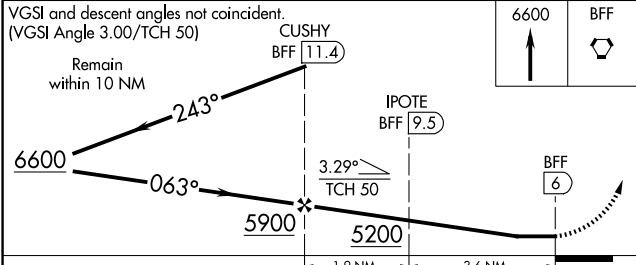

VORTAC BFF 112.6 Chan 73	APP CRS 063°	Rwy Idg TDZE Apt Elev	8002 3952 3967

VOR/DME RWY 5
SCOTTSBLUFF/WESTERN NEBRASKA RGNL/WM B HEILIG FLD (BFF)

⚠ When local altimeter setting not received, use Alliance altimeter setting: increase all MDAs 100 feet and visibility Cats C and D ½ SM.	MISSED APPROACH: Climb to 6600 direct BFF VORTAC and hold, continue climb-in-hold to 6600.	
ASOS 121.025	DENVER CENTER 127.95 338.2	UNICOM 123.0 (CTAF) 0

NC-2, 20 MAR 2025 to 17 APR 2025

NC-2, 20 MAR 2025 to 17 APR 2025

ELEV 3967	D TDZE 3952

CATEGORY	A	B	C	D
S-5	4480-1 528 (600-1)	4480-1½ 528 (600-1½)	4480-1¾ 528 (600-1¾)	4480-2 528 (600-2)
C CIRCLING	4500-1 533 (600-1)	4560-1½ 593 (600-1½)	4740-2½ 773 (800-2½)	

HIRL Rwy 12-30 **0**
MIRL Rwy 5-23 **0**

VOR/DME RWY 5