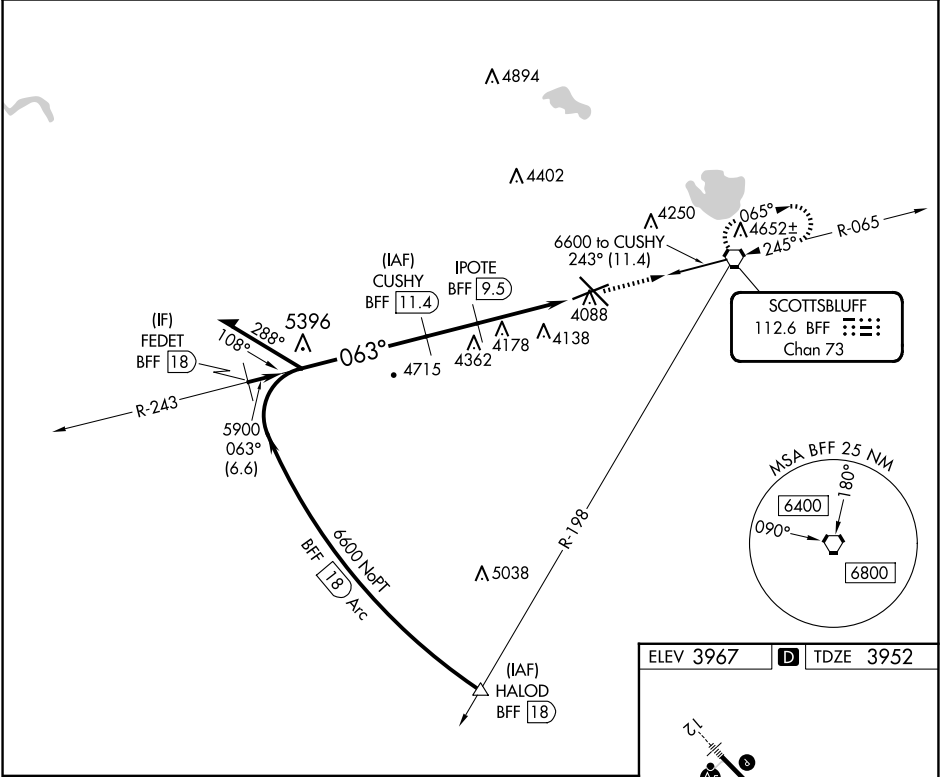

VORTAC BFF 112.6 Chan 73	APP CRS 063°	Rwy Idg TDZE Apt Elev	8002 3952 3967
--	------------------------	-----------------------------	---

VOR/DME RWY 5
SCOTTSBLUFF/WESTERN NEBRASKA RGNL/WM B HEILIG FLD (BFF)

⚠ When local altimeter setting not received, use Alliance altimeter setting: increase all MDAs 100 feet and visibility Cats C and D ½ SM.	MISSED APPROACH: Climb to 6600 direct BFF VORTAC and hold, continue climb-in-hold to 6600.	
ASOS 121.025	DENVER CENTER 127.95 338.2	UNICOM 123.0 (CTAF) 0

NC-2, 20 MAR 2025 to 17 APR 2025

NC-2, 20 MAR 2025 to 17 APR 2025

ELEV 3967	D TDZE 3952
-----------	--------------------

CATEGORY	A	B	C	D
S-5	4480-1 528 (600-1)	4480-1½ 528 (600-1½)	4480-1¾ 528 (600-1¾)	4480-2 528 (600-2)
C CIRCLING	4500-1 533 (600-1)	4560-1½ 593 (600-1½)	4740-2½ 773 (800-2½)	

HIRL Rwy 12-30 **0**
MIRL Rwy 5-23 **0**

VOR/DME RWY 5