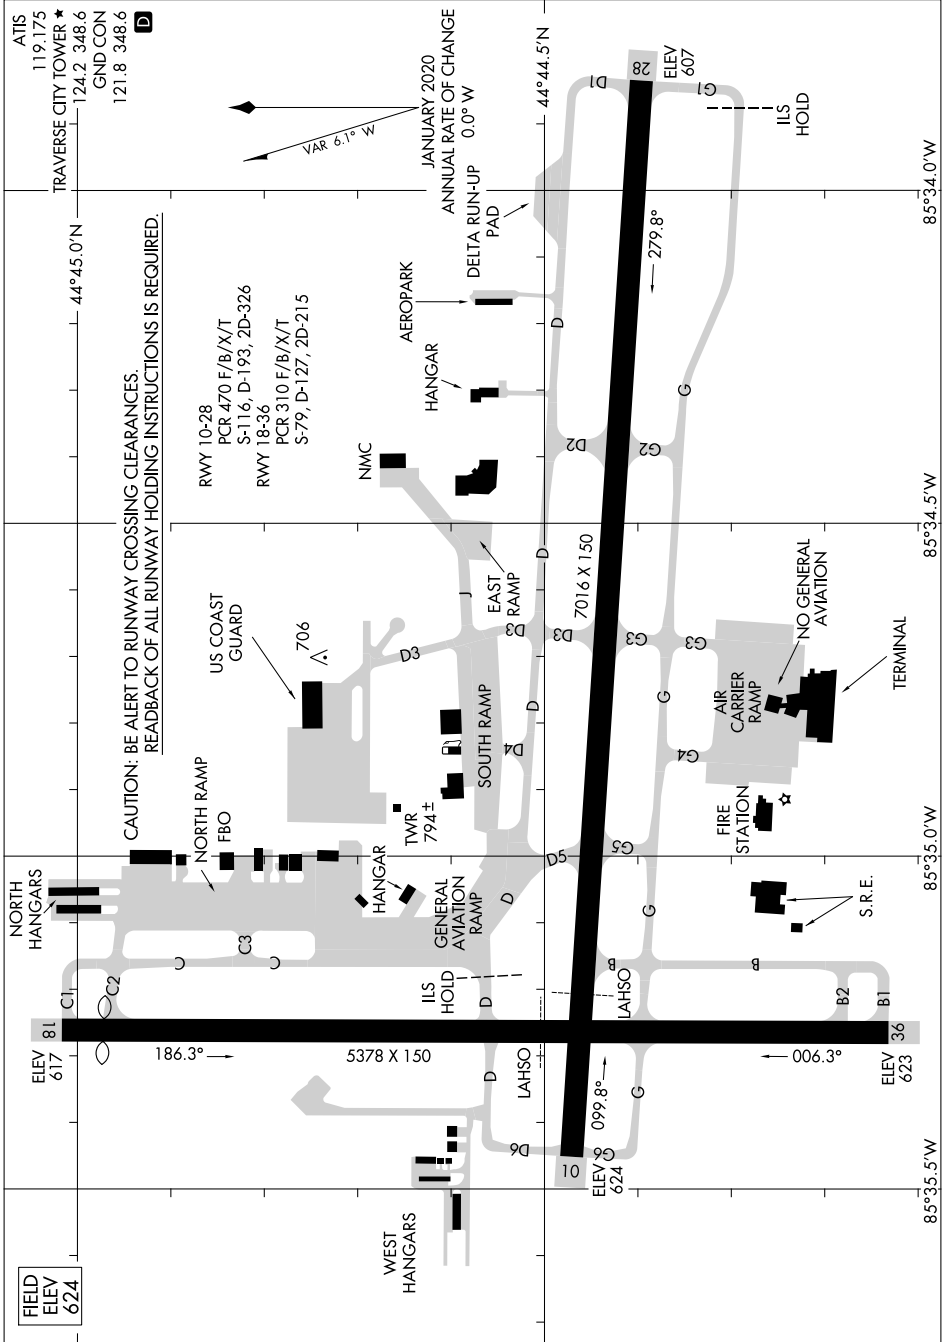

# AIRPORT DIAGRAM

AL-425 (FAA)

CHERRY CAPITAL (TVC)  
TRAVERSE CITY, MICHIGAN

EC-1, 20 MAR 2025 to 17 APR 2025

EC-1, 20 MAR 2025 to 17 APR 2025

# AIRPORT DIAGRAM

TRAVERSE CITY, MICHIGAN  
CHERRY CAPITAL (TVC)