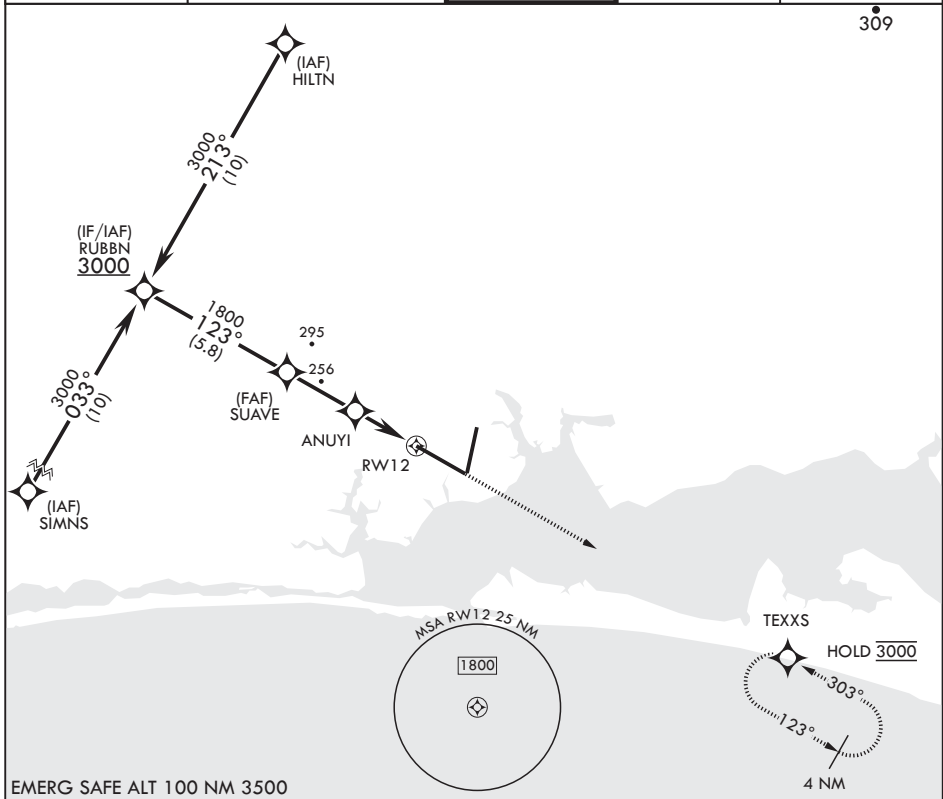

VALPARAISO DESTIN FT WALTON BEACH, FLORIDA

RNAV (GPS) RWY 12

- (USAF) EGLIN AFB DESTIN FORT WALTON BEACH (KVPS)

APCH CRS 123°	Rwy Idg 12,004
	TDZE 84
	Arprt Elev 84

RNP APCH - GPS MISSED APPROACH: Climb to 3000 direct TEXXS and hold.

ATIS* 134.625 273.5	APP CON/DEP CON 125.1 281.45 271°-089° 132.1 360.6 090°-270°	TOWER 118.2 353.65	GND CON 121.8 335.8	CLNC DEL 127.7 377.2
------------------------	--	-----------------------	------------------------	-------------------------

EMERG SAFE ALT 100 NM 3500

RUBBN 3000		SUAVE 1800		ANUYI 920		RW12		ELEV 84	TDZE 84
123°		3.00° ≥ TCH 50		1.2 NM to RW12					
2.8 NM		2.5 NM							
CATEGORY	A	B	C	D	E				
LNAV MDA	520/55	436 (500-1)	520-1¼	436	(500-1¼)				
CIRCLING	600-1	516 (600-1)	680-1½ 596 (600-1½)	680-2 596 (600-2)	700-2¼ 616 (700-2¼)				
						HIRL all Rwys † Rwy 20 apch lgt 1500' nonstandard.			

VALPARAISO DESTIN FT WALTON BEACH, FLORIDA

EGLIN AFB DESTIN FORT WALTON BEACH (KVPS)

Orig 16MAY24

30°29'N - 86°32'W

RNAV (GPS) RWY 12

SE-3, 20 MAR 2025 to 17 APR 2025

SE-3, 20 MAR 2025 to 17 APR 2025