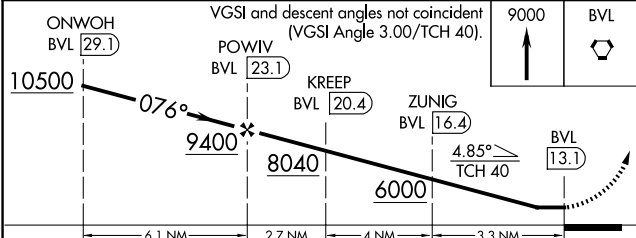

VORTAC BVL 112.3 Chan 70	APP CRS 076°	Rwy ldg TDZE Apt Elev 4237	N/A N/A 4237
--	------------------------	--	---

VOR/DME-B WENDOVER (ENV)

⚠ Circling NA north of Rwy 8-26.
❄ -13°C

MISSED APPROACH: Climb to 9000 direct BVL VORTAC and hold, continue climb-in-hold to 9000.

AWOS-3PT 120.55	SALT LAKE CENTER 128.55 269.175	UNICOM 122.8 (CTAF) 📻
---------------------------	---	--

SW-4, 20 MAR 2025 to 17 APR 2025

SW-4, 20 MAR 2025 to 17 APR 2025

CATEGORY	A	B	C	D	E
📻 CIRCLING	5500-1¼ 1263 (1300-1¼)	5500-1½ 1263 (1300-1½)	5500-3 263 (1300-3)	5700-3	1463 (1500-3)