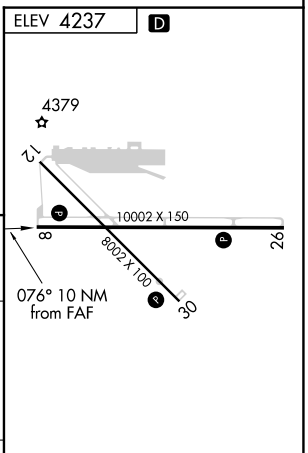

VORTAC BVL 112.3 Chan 70	APP CRS 076°	Rwy ldg TDZE Apt Elev 4237	N/A N/A 4237
--	------------------------	--	---

VOR/DME-B WENDOVER (ENV)

⚠ Circling NA north of Rwy 8-26.
❄ -13°C

MISSED APPROACH: Climb to 9000 direct BVL VORTAC and hold, continue climb-in-hold to 9000.

AWOS-3PT 120.55	SALT LAKE CENTER 128.55 269.175	UNICOM 122.8 (CTAF) 📻
---------------------------	---	--

SW-4, 20 MAR 2025 to 17 APR 2025

SW-4, 20 MAR 2025 to 17 APR 2025

CATEGORY	A	B	C	D	E
📻 CIRCLING	5500-1¼ 1263 (1300-1¼)	5500-1½ 1263 (1300-1½)	5500-3 263 (1300-3)	5700-3	1463 (1500-3)