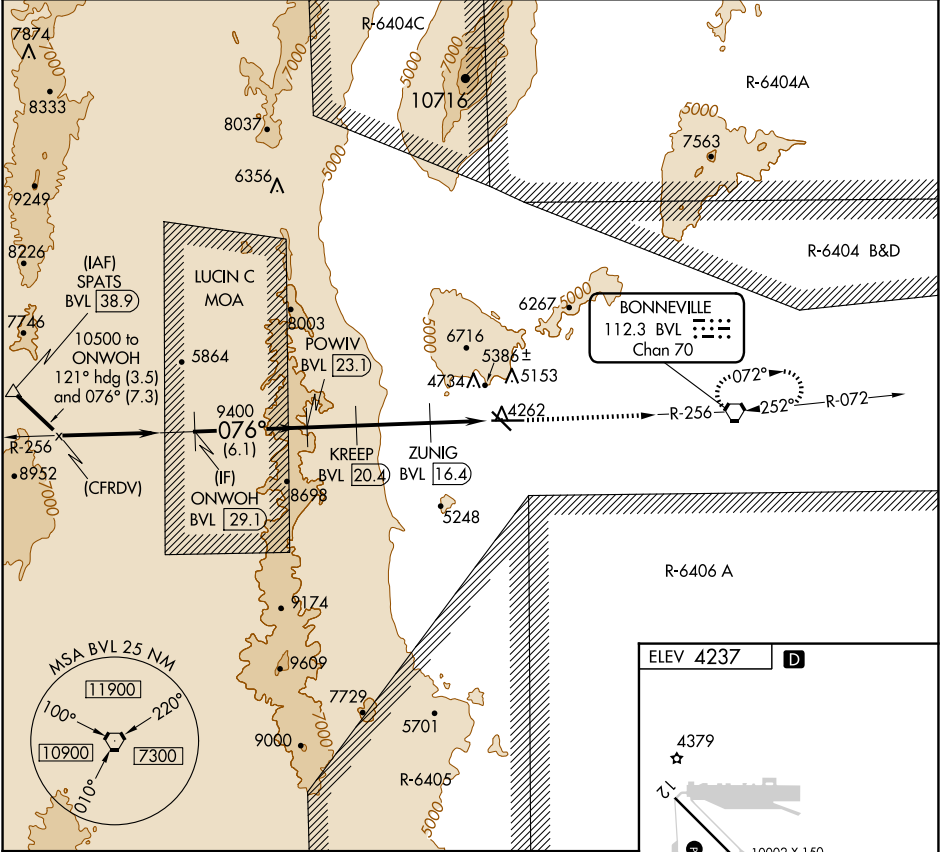

VORTAC BVL 112.3 Chan 70	APP CRS 076°	Rwy ldg TDZE Apt Elev 4237	N/A N/A 4237
--	------------------------	--	---

VOR/DME-B WENDOVER (ENV)

⚠ Circling NA north of Rwy 8-26.
❄ -13°C

MISSED APPROACH: Climb to 9000 direct BVL VORTAC and hold, continue climb-in-hold to 9000.

AWOS-3PT 120.55	SALT LAKE CENTER 128.55 269.175	UNICOM 122.8 (CTAF) 📻
---------------------------	---	--

SW-4, 20 MAR 2025 to 17 APR 2025

SW-4, 20 MAR 2025 to 17 APR 2025

CATEGORY	A	B	C	D	E
📻 CIRCLING	5500-1¼ 1263 (1300-1¼)	5500-1½ 1263 (1300-1½)	5500-3 263 (1300-3)	5700-3	1463 (1500-3)

REIL Rwy 8, 12, 26 and 30 **📻**
 MIRL Rwy 8-26 and 12-30 **📻**