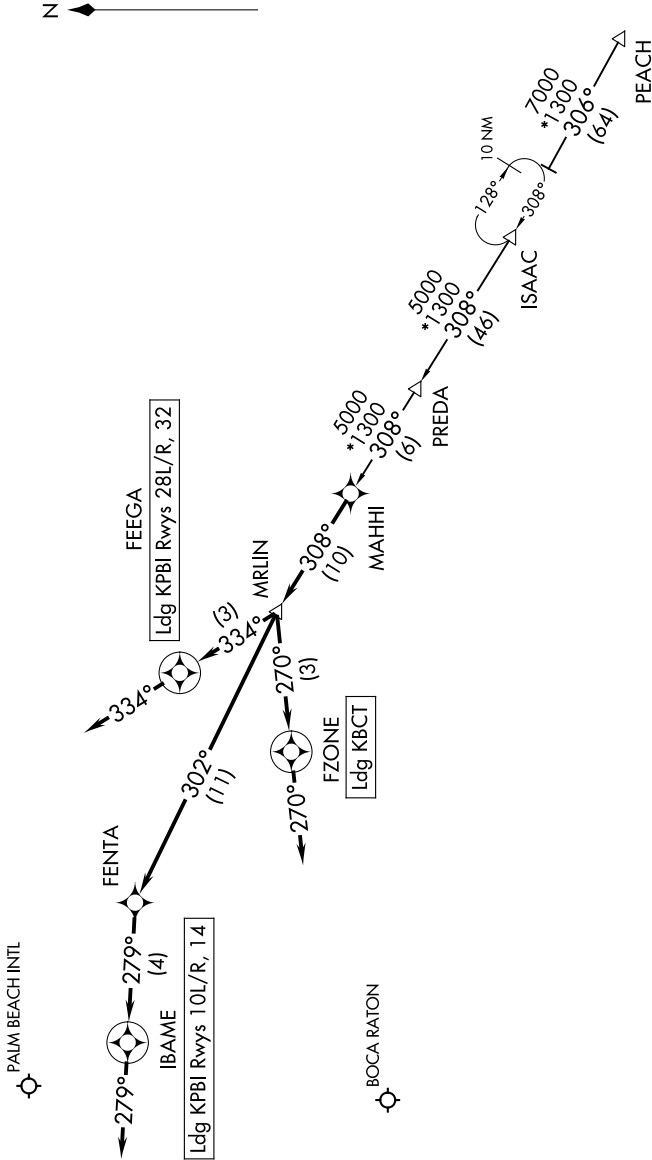

MAHHI THREE ARRIVAL (RNAV)

WEST PALM BEACH, FLORIDA

SE-3, 20 MAR 2025 to 17 APR 2025

PALM BEACH APP CON
127.35 343.6
PBI D-ATIS
123.75

RNAV 1 - DME/DME/IRU or GPS.
PEACH Transition: GPS.
RADAR required.

(NARRATIVE ON FOLLOWING PAGE)

NOTE: Chart not to scale.

SE-3, 20 MAR 2025 to 17 APR 2025

MAHHI THREE ARRIVAL (RNAV)

WEST PALM BEACH, FLORIDA