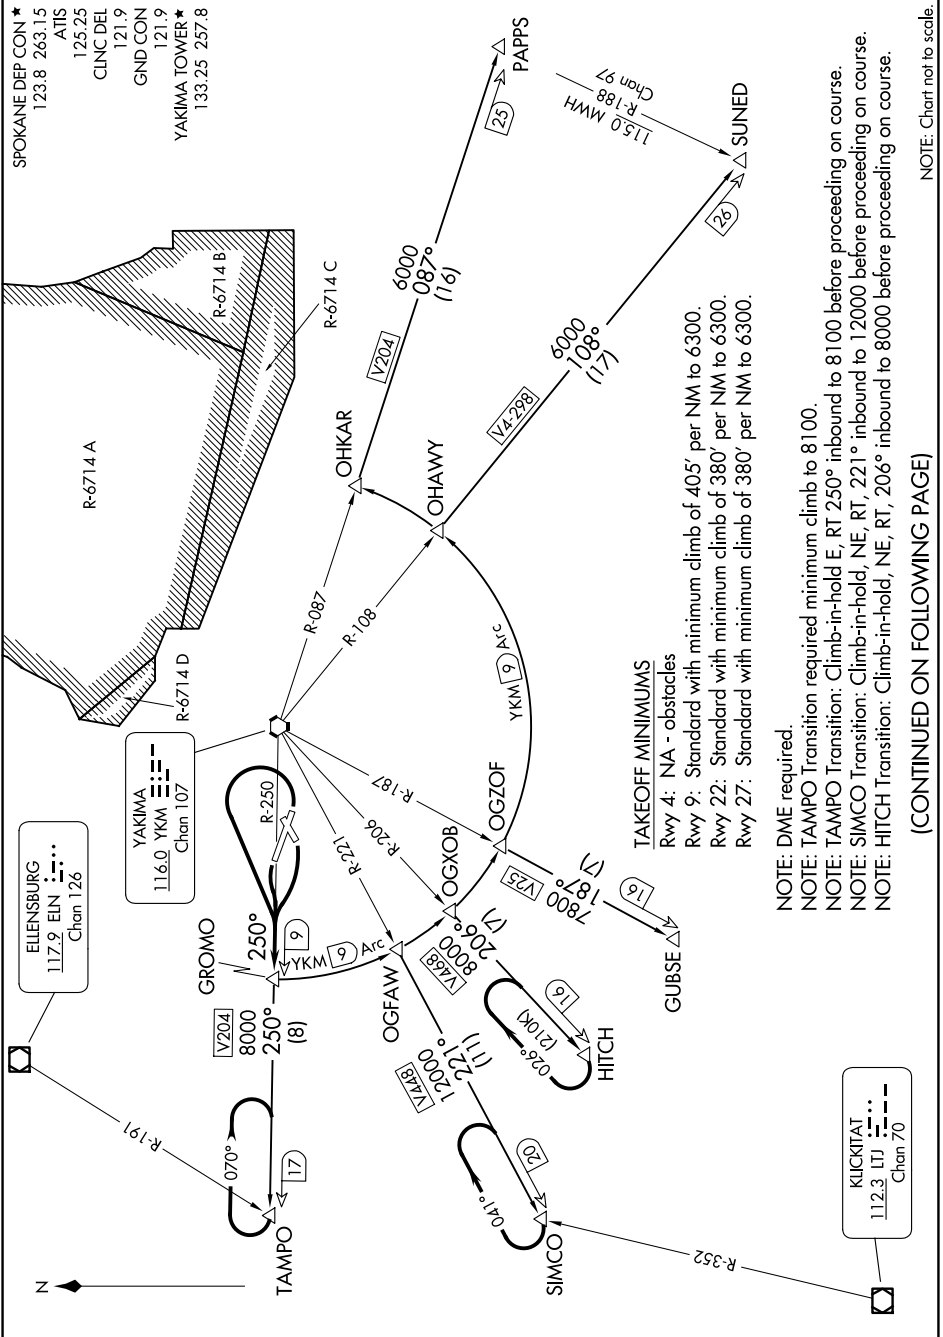

GROMO FOUR DEPARTURE

NW-1, 20 MAR 2025 to 17 APR 2025

NOTE: Chart not to scale.

(CONTINUED ON FOLLOWING PAGE)

NW-1, 20 MAR 2025 to 17 APR 2025