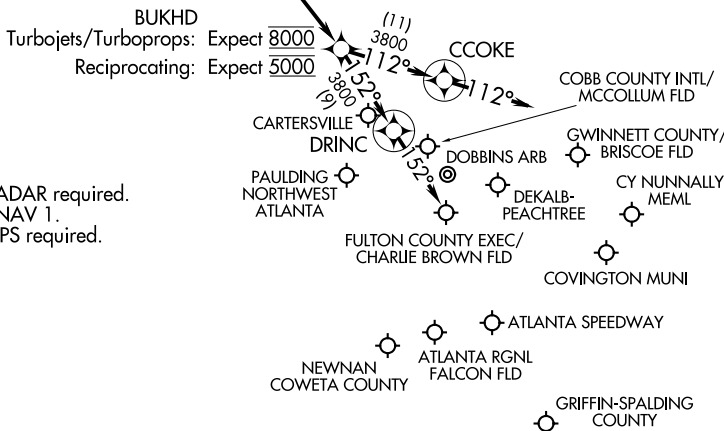

BUKHD THREE ARRIVAL (RNAV)

ATLANTA, GEORGIA

ATLANTA APP CON
 121.0 268.7
 FTY ATIS
 120.175
 LZU ATIS
 132.275
 ★ KMGE ATIS
 269.5
 PDK ATIS
 128.4
 RYY ATIS
 128.125

ARRIVAL ROUTE DESCRIPTION

RIZZZ TRANSITION (RIZZZ.BUKHD3)
WUDYA TRANSITION (WUDYA.BUKHD3)

LANDING KHMP/KFFC/KRYY/KFTY/K6A2/KCCO/
 KVPC/KPUJ/KMGE: From HLNDS on track 147°
 to BUKHD, then on track 152° to DRINC, then on track
 152°. Expect RADAR vectors to final approach course.

LANDING KPDK/KD73/KLZU/KCVC: From HLNDS
 on track 147° to BUKHD, then on track 112° to
 CCOKE, then on track 112°.
 Expect RADAR vectors to final approach course.

NOTE: RADAR required.
 NOTE: RNAV 1.
 NOTE: GPS required.

NOTE: Chart not to scale.

BUKHD THREE ARRIVAL (RNAV)

(HLNDS.BUKHD3) 16JUL20

ATLANTA, GEORGIA

SE-4, 20 MAR 2025 to 17 APR 2025

SE-4, 20 MAR 2025 to 17 APR 2025