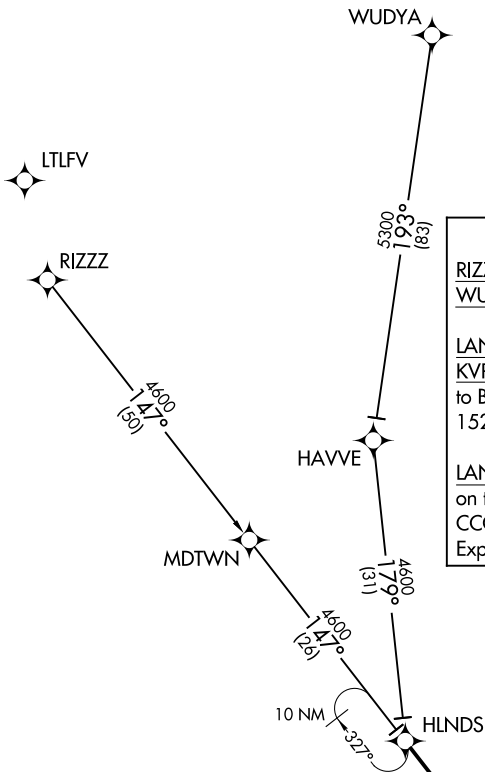

BUKHD THREE ARRIVAL (RNAV)

ATLANTA, GEORGIA

ATLANTA APP CON
 121.0 268.7
 FTY ATIS
 120.175
 LZU ATIS
 132.275
 ★ KMGE ATIS
 269.5
 PDK ATIS
 128.4
 RYY ATIS
 128.125

ARRIVAL ROUTE DESCRIPTION

RIZZZ TRANSITION (RIZZZ.BUKHD3)
WUDYA TRANSITION (WUDYA.BUKHD3)

LANDING KHMP/KFFC/KRYY/KFTY/K6A2/KCCO/
 KVPC/KPUJ/KMGE: From HLNDS on track 147°
 to BUKHD, then on track 152° to DRINC, then on track
 152°. Expect RADAR vectors to final approach course.

LANDING KPDK/KD73/KLZU/KCVC: From HLNDS
 on track 147° to BUKHD, then on track 112° to
 CCOKE, then on track 112°.
 Expect RADAR vectors to final approach course.

NOTE: RADAR required.
 NOTE: RNAV 1.
 NOTE: GPS required.

NOTE: Chart not to scale.

BUKHD THREE ARRIVAL (RNAV)

(HLNDS.BUKHD3) 16JUL20

ATLANTA, GEORGIA

SE-4, 20 MAR 2025 to 17 APR 2025

SE-4, 20 MAR 2025 to 17 APR 2025