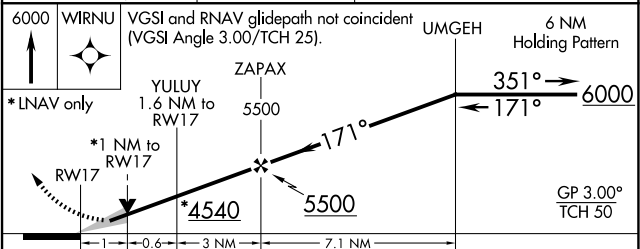

WAAS CH 97435 W17A	APP CRS 171°	Rwy Idg TDZE Apt Elev	6400 3991 3991
--	------------------------	-----------------------------	---

RNAV (GPS) RWY 17

DALHART MUNI (DHT)

▼ For uncompensated Baro-VNAV systems, LNAV/VNAV NA below -16°C (4°F) or above 51°C (124°F). Circling NA west of Rwy 17-35. DME/DME RNP-0.3 NA.

MISSED APPROACH: Climb to 6000 direct WIRNU and hold.

ASOS 134.075	ALBUQUERQUE CENTER 127.85 285.475	UNICOM 122.95 (CTAF) 0
------------------------	---	----------------------------------

ELEV 3991	TDZE 3991
-----------	-----------