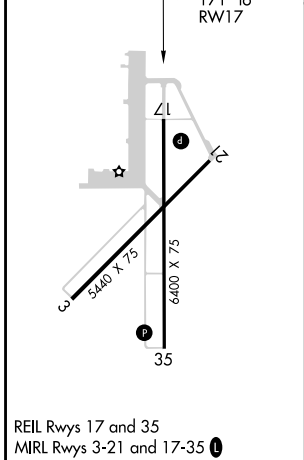

WAAS CH 97435 W17A	APP CRS 171°	Rwy Idg TDZE Apt Elev	6400 3991 3991
--	------------------------	-----------------------------	---

RNAV (GPS) RWY 17

DALHART MUNI (DHT)

▼ For uncompensated Baro-VNAV systems, LNAV/VNAV NA below -16°C (4°F) or above 51°C (124°F). Circling NA west of Rwy 17-35. DME/DME RNP-0.3 NA.

MISSED APPROACH: Climb to 6000 direct WIRNU and hold.

ASOS 134.075	ALBUQUERQUE CENTER 127.85 285.475	UNICOM 122.95 (CTAF) 0
------------------------	---	----------------------------------

ELEV 3991	TDZE 3991
-----------	-----------

CATEGORY	A	B	C	D
LPV DA		4241-¾	250 (300-¾)	
LNAV/VNAV DA		4270-7/8	279 (300-7/8)	
LNAV MDA		4340-1	349 (400-1)	
<input checked="" type="checkbox"/> CIRCLING	4380-1 389 (400-1)	4660-1 669 (700-1)	4660-1¾ 669 (700-1¾)	4660-2 669 (700-2)