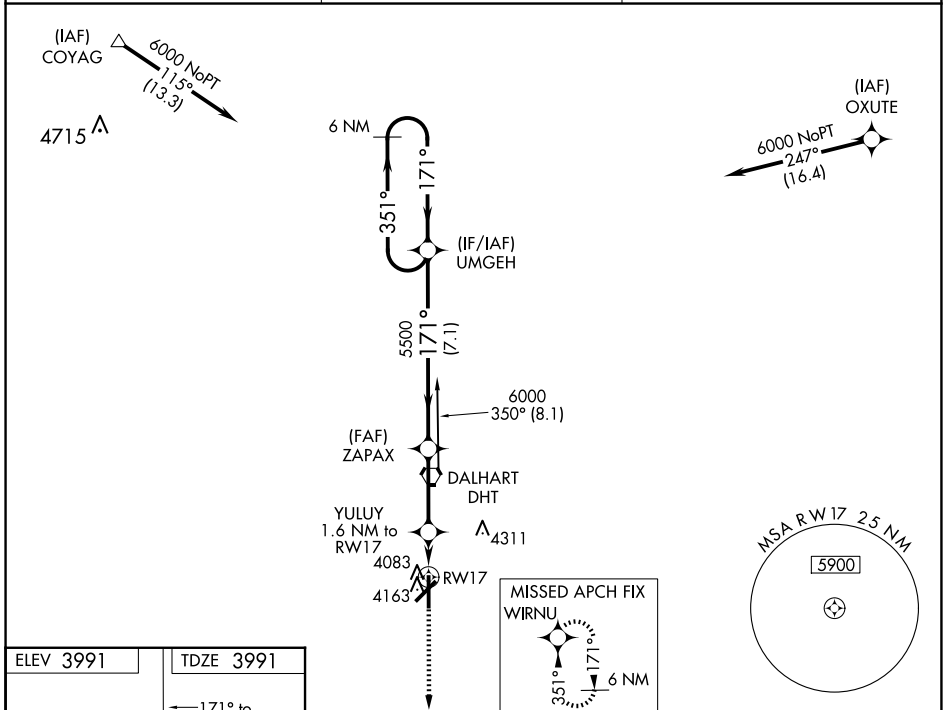

WAAS CH 97435 W17A	APP CRS 171°	Rwy Idg TDZE Apt Elev	6400 3991 3991
--	------------------------	-----------------------------	---

RNAV (GPS) RWY 17

DALHART MUNI (DHT)

▼ For uncompensated Baro-VNAV systems, LNAV/VNAV NA below -16°C (4°F) or above 51°C (124°F). Circling NA west of Rwy 17-35. DME/DME RNP-0.3 NA.

MISSED APPROACH: Climb to 6000 direct WIRNU and hold.

ASOS 134.075	ALBUQUERQUE CENTER 127.85 285.475	UNICOM 122.95 (CTAF) 0
------------------------	---	----------------------------------

ELEV 3991	TDZE 3991
-----------	-----------

CATEGORY	A	B	C	D
LPV DA		4241-¾	250 (300-¾)	
LNAV/VNAV DA		4270-7/8	279 (300-7/8)	
LNAV MDA		4340-1	349 (400-1)	
<input checked="" type="checkbox"/> CIRCLING	4380-1 389 (400-1)	4660-1 669 (700-1)	4660-1¾ 669 (700-1¾)	4660-2 669 (700-2)