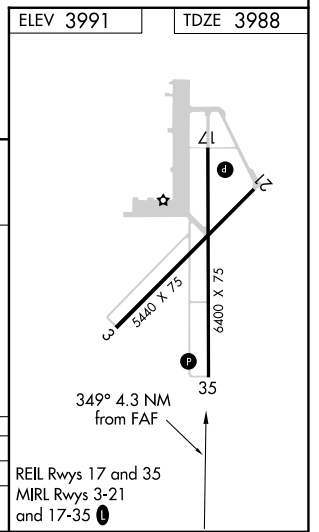

CATEGORY	A	B	C	D
S-35	4440-1	452 (500-1)	4440-1$\frac{3}{4}$	452 (500-1$\frac{3}{4}$)
C CIRCLING	4440-1 449 (500-1)	4660-1 669 (700-1)	4660-1$\frac{3}{4}$ 669 (700-1$\frac{3}{4}$)	4660-2 669 (700-2)

REIL Rwy 17 and 35
MRL Rwy 3-21 and 17-35