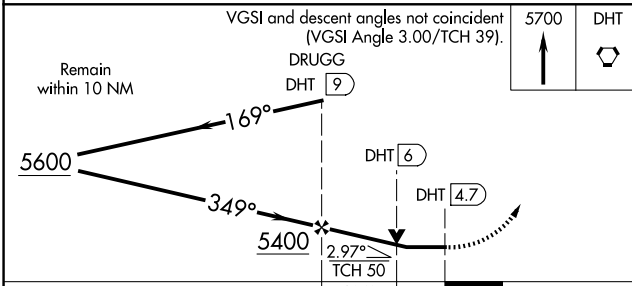

CATEGORY	A	B	C	D
S-35	4440-1	452 (500-1)	4440-1$\frac{3}{4}$	452 (500-1$\frac{3}{4}$)
C CIRCLING	4440-1 449 (500-1)	4660-1 669 (700-1)	4660-1$\frac{3}{4}$ 669 (700-1$\frac{3}{4}$)	4660-2 669 (700-2)

REIL Rwy 17 and 35
MRL Rwy 3-21 and 17-35