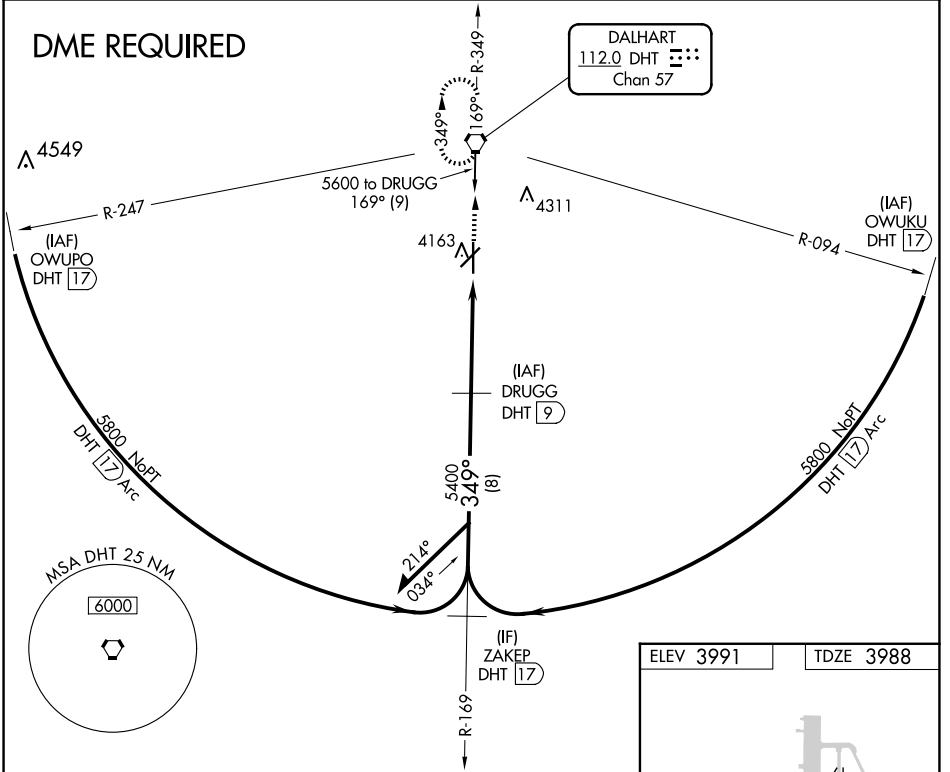

VORTAC DHT 112.0 Chan 57	APP CRS 349°	Rwy Idg TDZE Apt Elev	6400 3988 3991
--	------------------------	-----------------------------	---

VOR/DME RWY 35

DALHART MUNI (DHT)

NA Circling NA west of Rwy 17-35.

MISSED APPROACH: Climb to 5700 direct DHT VORTAC and hold.

ASOS 134.075	ALBUQUERQUE CENTER 127.85 285,475	UNICOM 122.95 (CTAF)
------------------------	---	--------------------------------

SC-2, 20 MAR 2025 to 17 APR 2025

SC-2, 20 MAR 2025 to 17 APR 2025

CATEGORY	A	B	C	D
S-35	4440-1	452 (500-1)	4440-1 $\frac{3}{4}$	452 (500-1 $\frac{3}{4}$)
C CIRCLING	4440-1 449 (500-1)	4660-1 669 (700-1)	4660-1 $\frac{3}{4}$ 669 (700-1 $\frac{3}{4}$)	4660-2 669 (700-2)

REIL Rwy 17 and 35
MRL Rwy 3-21 and 17-35