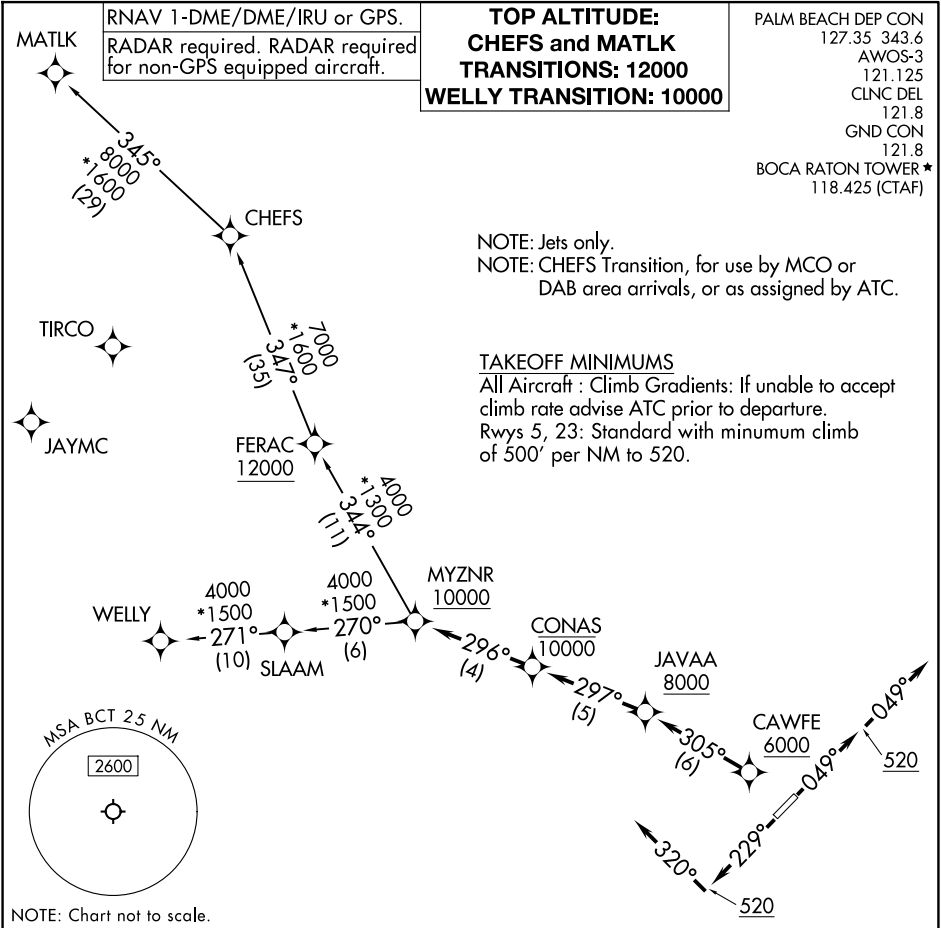

(MYZNR3.MYZNR) 24305

AL-560 (FAA)

BOCA RATON (BCT)  
BOCA RATON, FLORIDA

# MYZNR THREE DEPARTURE (RNAV)

SE-3, 20 MAR 2025 to 17 APR 2025

SE-3, 20 MAR 2025 to 17 APR 2025

**DEPARTURE ROUTE DESCRIPTION**

**TAKEOFF RUNWAY 5:** Climb on heading 049° to 520, then on heading 049° or as assigned by ATC, for vectors to cross CAWFE at or above 6000, thence . . .

**TAKEOFF RUNWAY 23:** Climb on heading 229° to 520, then on heading 320° or as assigned by ATC, for vectors to cross CAWFE at or above 6000, thence . . .

. . . on track 305° to cross JAVA at or above 8000, then on track 297° to cross CONAS at or below 10000, then on track 296° to cross MYZNR at or above 10000. Departures on MATLK and CHEFS Transitions maintain 12000; Departures on WELLY Transition maintain 10000. Expect clearance to filed altitude within 10 minutes after departure.