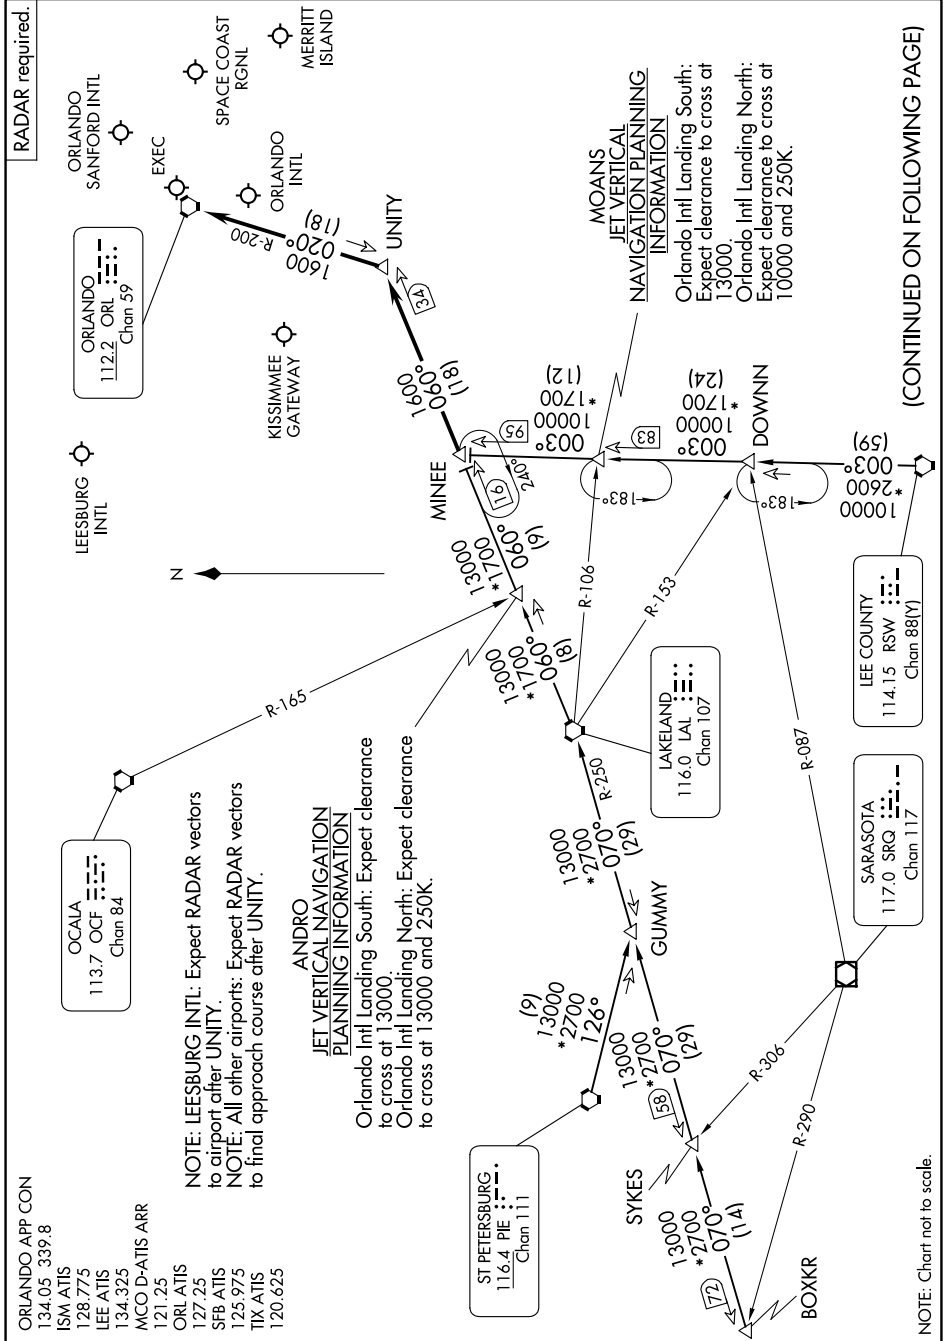

(MINEE.MINEE6) 25051

MINEE SIX ARRIVAL

AL-571 (FAA)

ORLANDO, FLORIDA

SE-3, 20 MAR 2025 to 17 APR 2025

(CONTINUED ON FOLLOWING PAGE)

SE-3, 20 MAR 2025 to 17 APR 2025

MINEE SIX ARRIVAL

(MINEE.MINEE6) 20FEB25

ORLANDO, FLORIDA