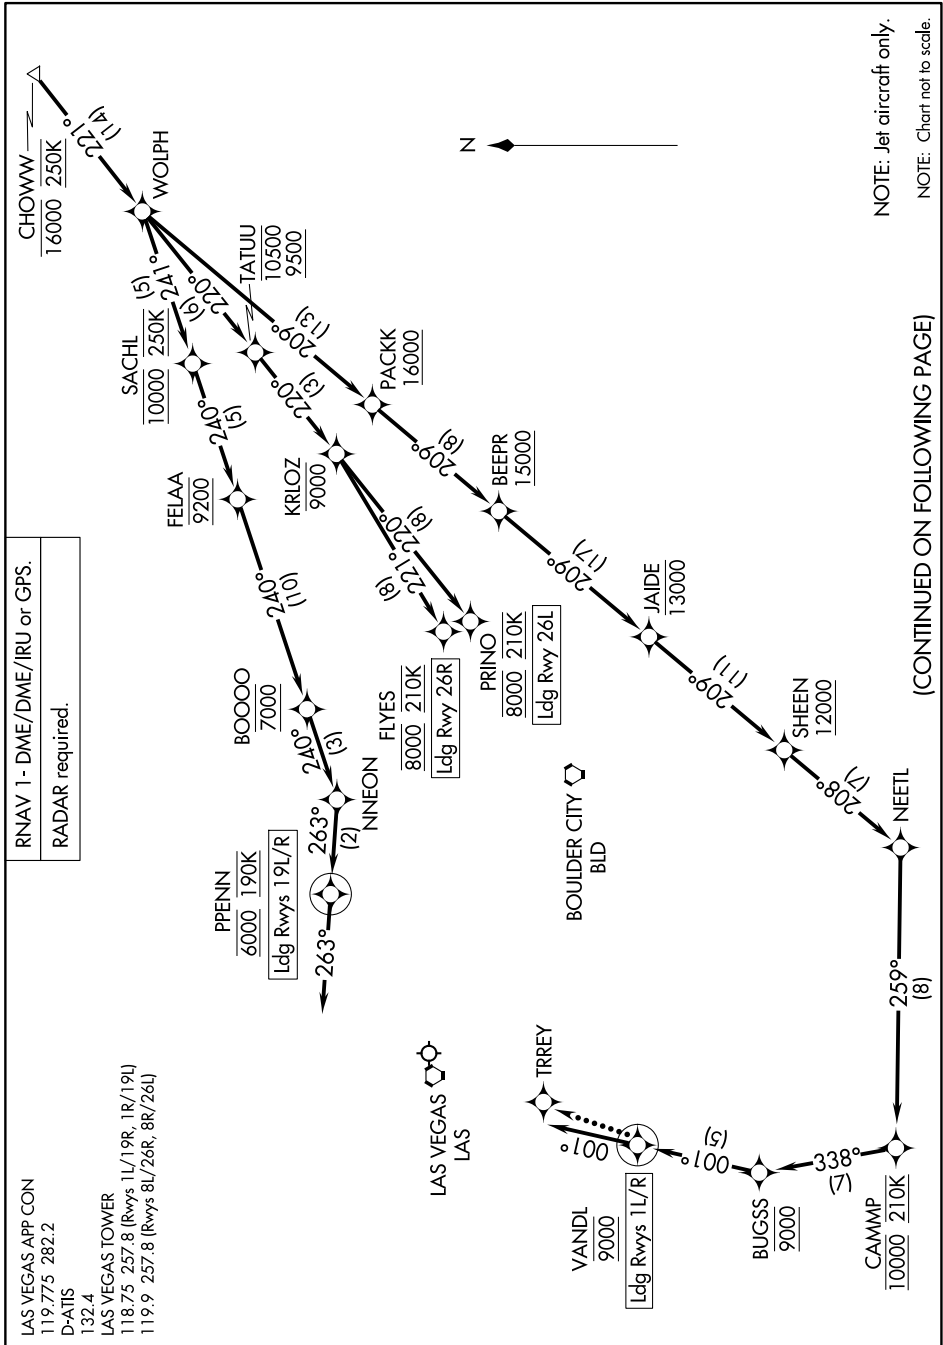

CHOWW THREE ARRIVAL (RNAV) Arrival Routes

SW-4, 20 MAR 2025 to 17 APR 2025

CHOWW THREE ARRIVAL (RNAV) Arrival Routes

SW-4, 20 MAR 2025 to 17 APR 2025