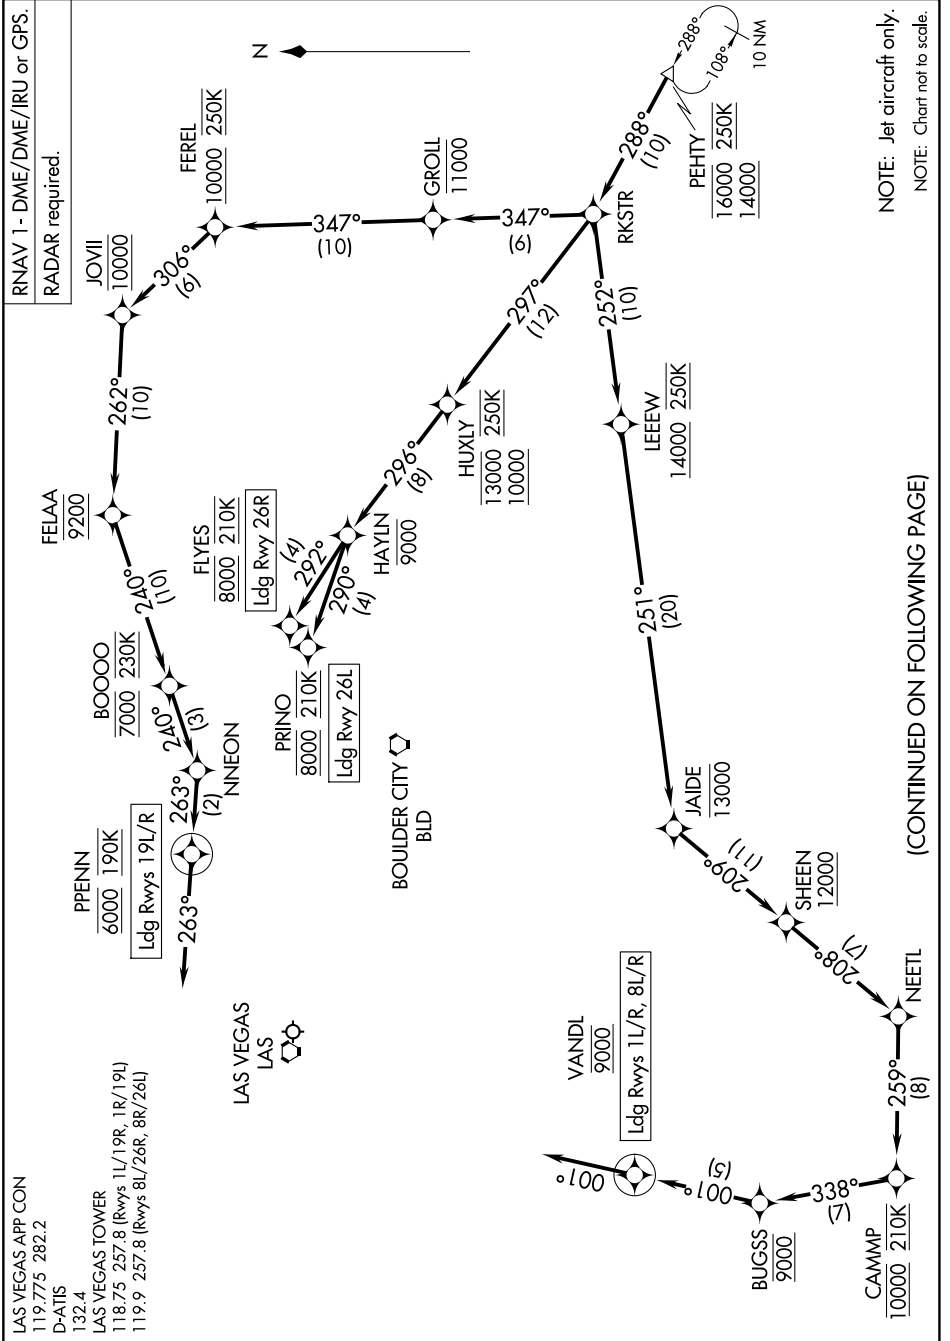

(PEHTY.RKSTR4) 24305

AL-662 (FAA)

HARRY REID INTL (LAS)
LAS VEGAS, NEVADA

RKSTR FOUR ARRIVAL (RNAV) Arrival Routes

SW-4, 20 MAR 2025 to 17 APR 2025

NOTE: Jet aircraft only.
NOTE: Chart not to scale.

(CONTINUED ON FOLLOWING PAGE)

SW-4, 20 MAR 2025 to 17 APR 2025

RKSTR FOUR ARRIVAL (RNAV) Arrival Routes

LAS VEGAS, NEVADA
HARRY REID INTL (LAS)

31OCT24