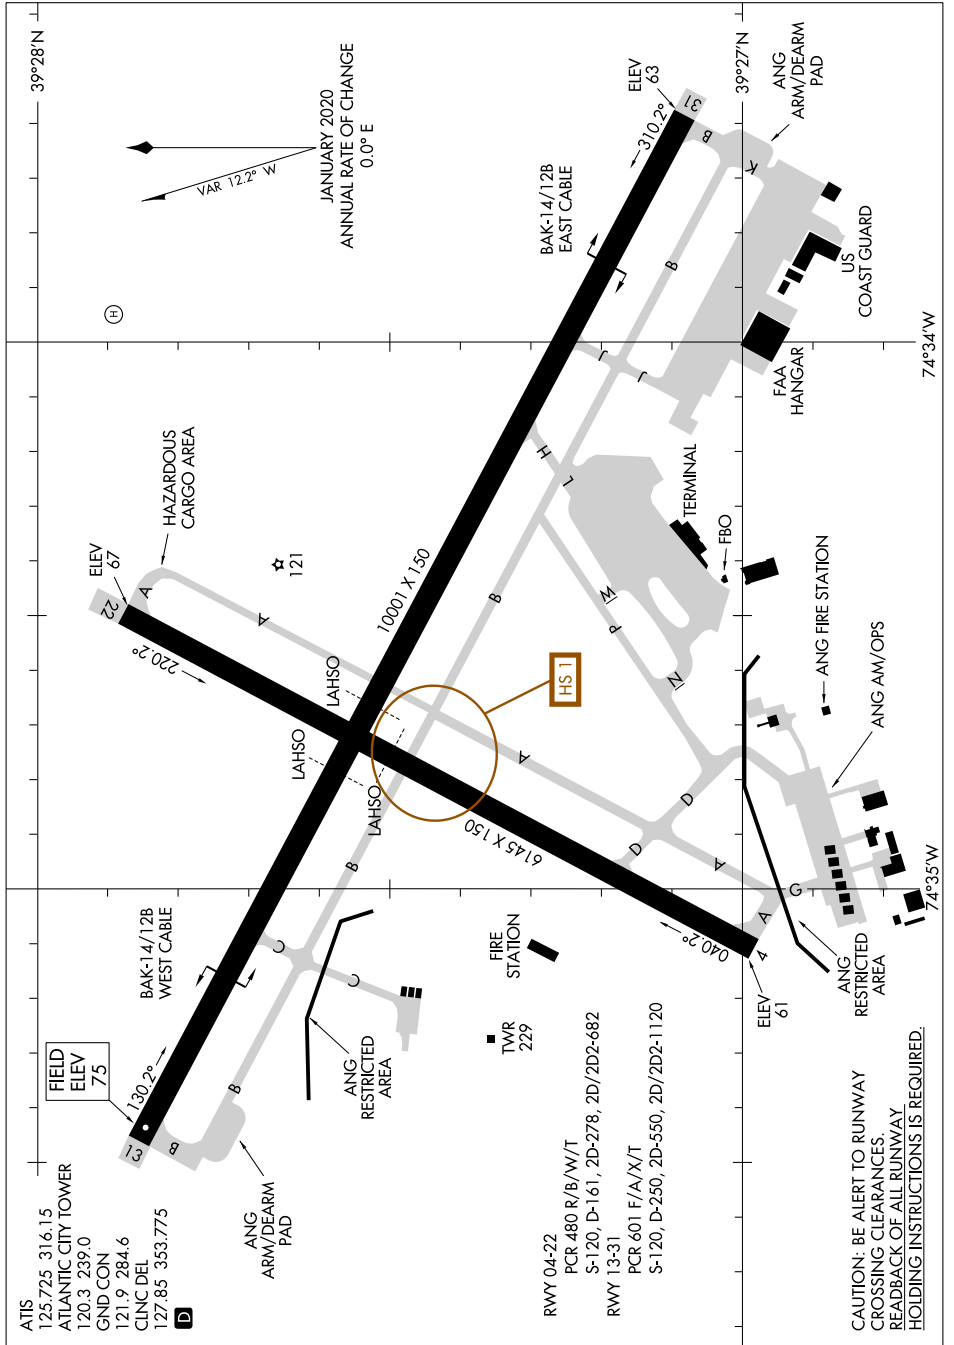

AIRPORT DIAGRAM

AL-669 (FAA)

ATLANTIC CITY INTL (ACY)
ATLANTIC CITY, NEW JERSEY

NE-2, 20 MAR 2025 to 17 APR 2025

NE-2, 20 MAR 2025 to 17 APR 2025

AIRPORT DIAGRAM

ATLANTIC CITY, NEW JERSEY
ATLANTIC CITY INTL (ACY)