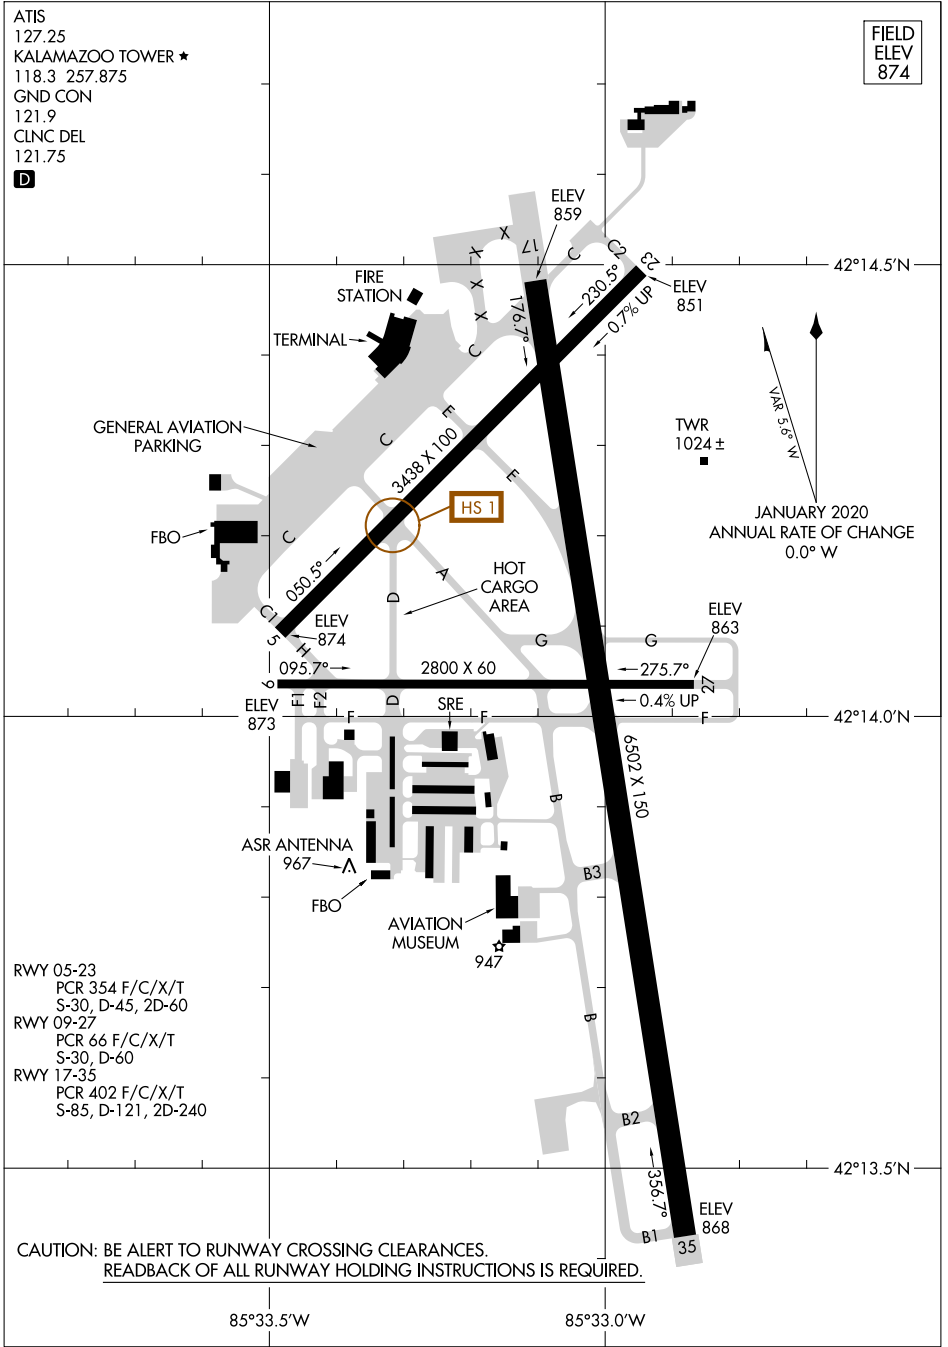

25051

AIRPORT DIAGRAM

KALAMAZOO/BATTLE CREEK INTL (AZO)

AL-717 (FAA)

KALAMAZOO, MICHIGAN

ATIS
 127.25
 KALAMAZOO TOWER ★
 118.3 257.875
 GND CON
 121.9
 CLNC DEL
 121.75
D

**FIELD
 ELEV
 874**

EC-1, 20 MAR 2025 to 17 APR 2025

EC-1, 20 MAR 2025 to 17 APR 2025

CAUTION: BE ALERT TO RUNWAY CROSSING CLEARANCES.
 READBACK OF ALL RUNWAY HOLDING INSTRUCTIONS IS REQUIRED.

AIRPORT DIAGRAM

25051

KALAMAZOO/BATTLE CREEK INTL (AZO)

KALAMAZOO, MICHIGAN