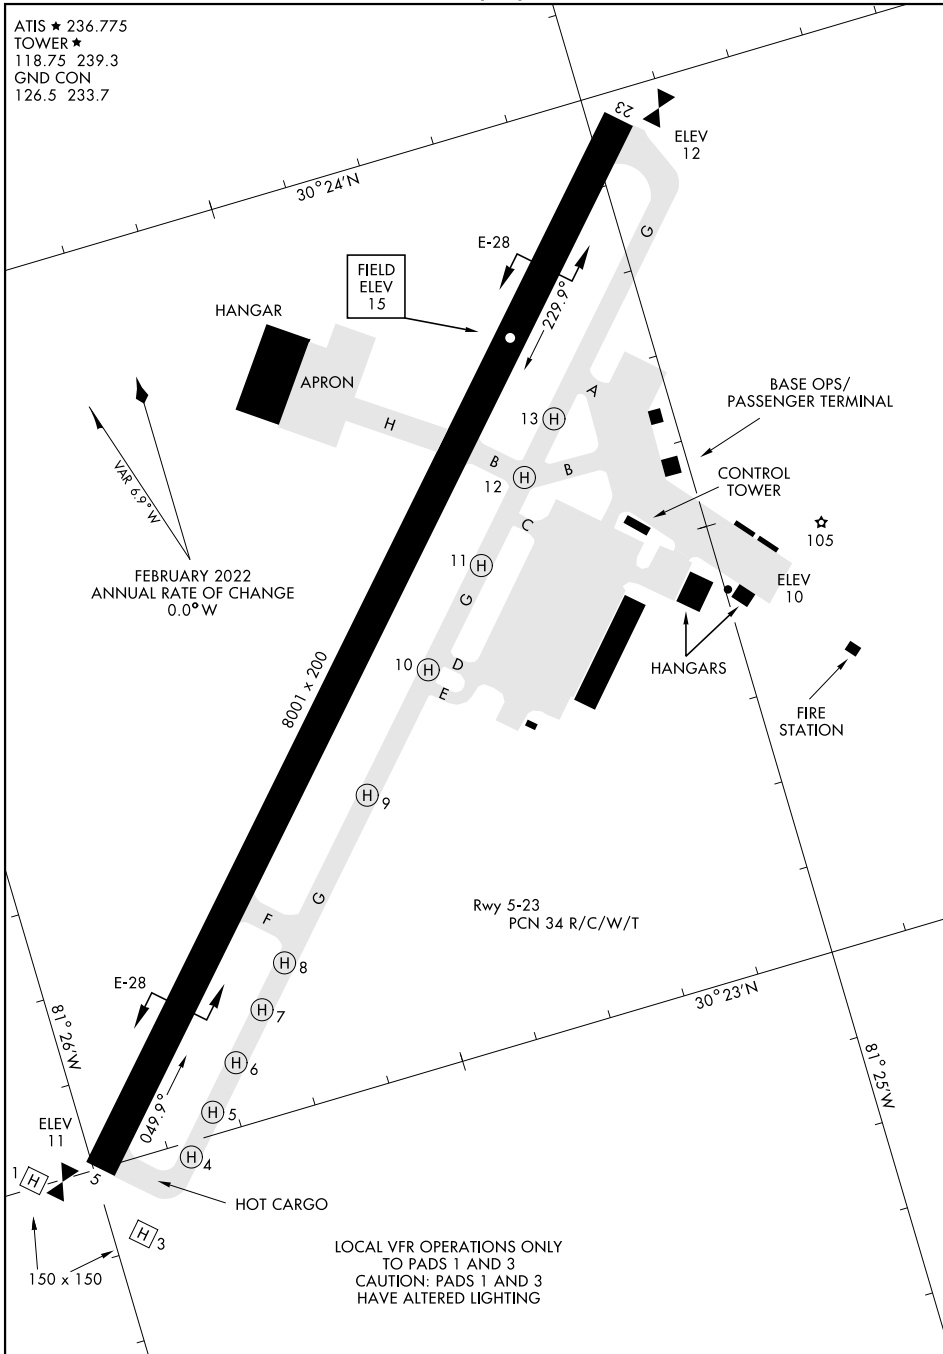

22055

AIRPORT DIAGRAM

MAYPORT NS (ADM DAVID L. MCDONALD FLD) (KNRB)
AL-722 [USN] MAYPORT, FLORIDA

ATIS ★ 236.775
TOWER ★
118.75 239.3
GND CON
126.5 233.7

SE-3, 20 MAR 2025 to 17 APR 2025

SE-3, 20 MAR 2025 to 17 APR 2025

AIRPORT DIAGRAM

MAYPORT, FLORIDA
MAYPORT NS (ADM DAVID L. MCDONALD FLD) (KNRB)