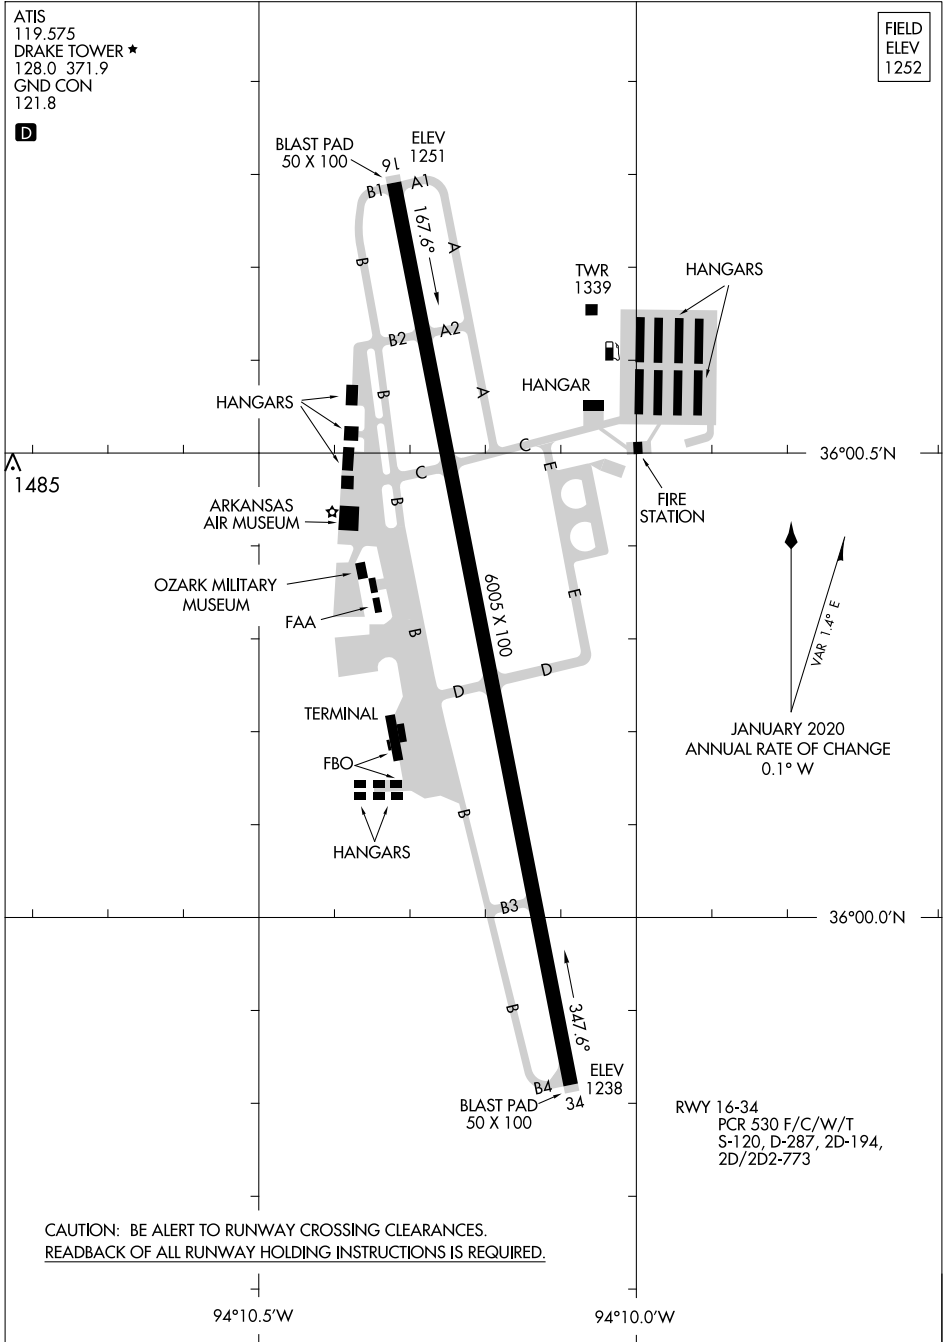

24249

AIRPORT DIAGRAM

AL-728 (FAA)

DRAKE FLD (FYY)
FAYETTEVILLE, ARKANSAS

ATIS
119.575
DRAKE TOWER ★
128.0 371.9
GND CON
121.8

D

FIELD
ELEV
1252

SC-1, 20 MAR 2025 to 17 APR 2025

SC-1, 20 MAR 2025 to 17 APR 2025

CAUTION: BE ALERT TO RUNWAY CROSSING CLEARANCES.
READEBACK OF ALL RUNWAY HOLDING INSTRUCTIONS IS REQUIRED.

AIRPORT DIAGRAM

24249

FAYETTEVILLE, ARKANSAS
DRAKE FLD (FYY)