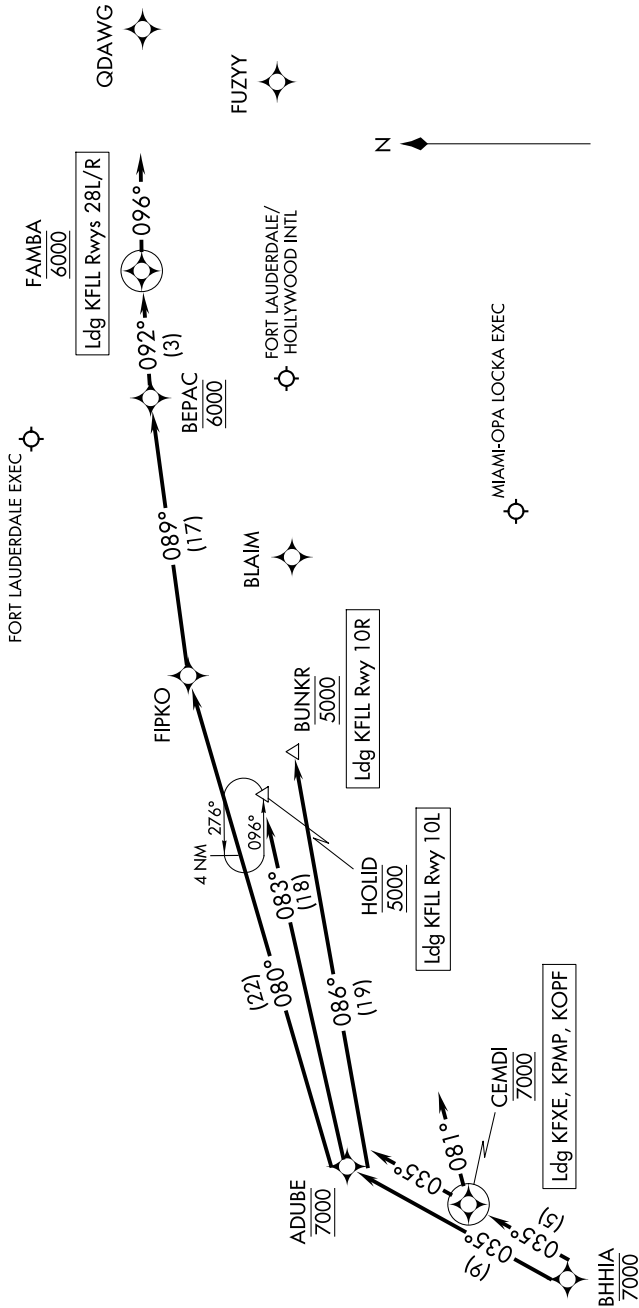

# BHHIA THREE ARRIVAL (RNAV) Arrival Routes

FORT LAUDERDALE, FLORIDA

SE-3, 20 MAR 2025 to 17 APR 2025

MIAMI APP CON  
120.5 350.225  
FLL D-ATIS  
135.0  
FXE ATIS  
119.85  
OPF ATIS  
125.9  
PMP ATIS  
120.55

NOTE: Jet aircraft only.

NOTE: Expect "descend via" clearance and landing direction (east or west) by ARTCC. For vertical navigation planning, FLL landing east, select Rwy 10R, FLL landing west, select Rwy 28R.

RNAV 1-DME/DME/IRU or GPS.

RADAR required.

POMPANO BEACH AIRPARK

NOTE: Chart not to scale.

(NARRATIVE ON FOLLOWING PAGE)

SE-3, 20 MAR 2025 to 17 APR 2025

# BHHIA THREE ARRIVAL (RNAV) Arrival Routes

FORT LAUDERDALE, FLORIDA