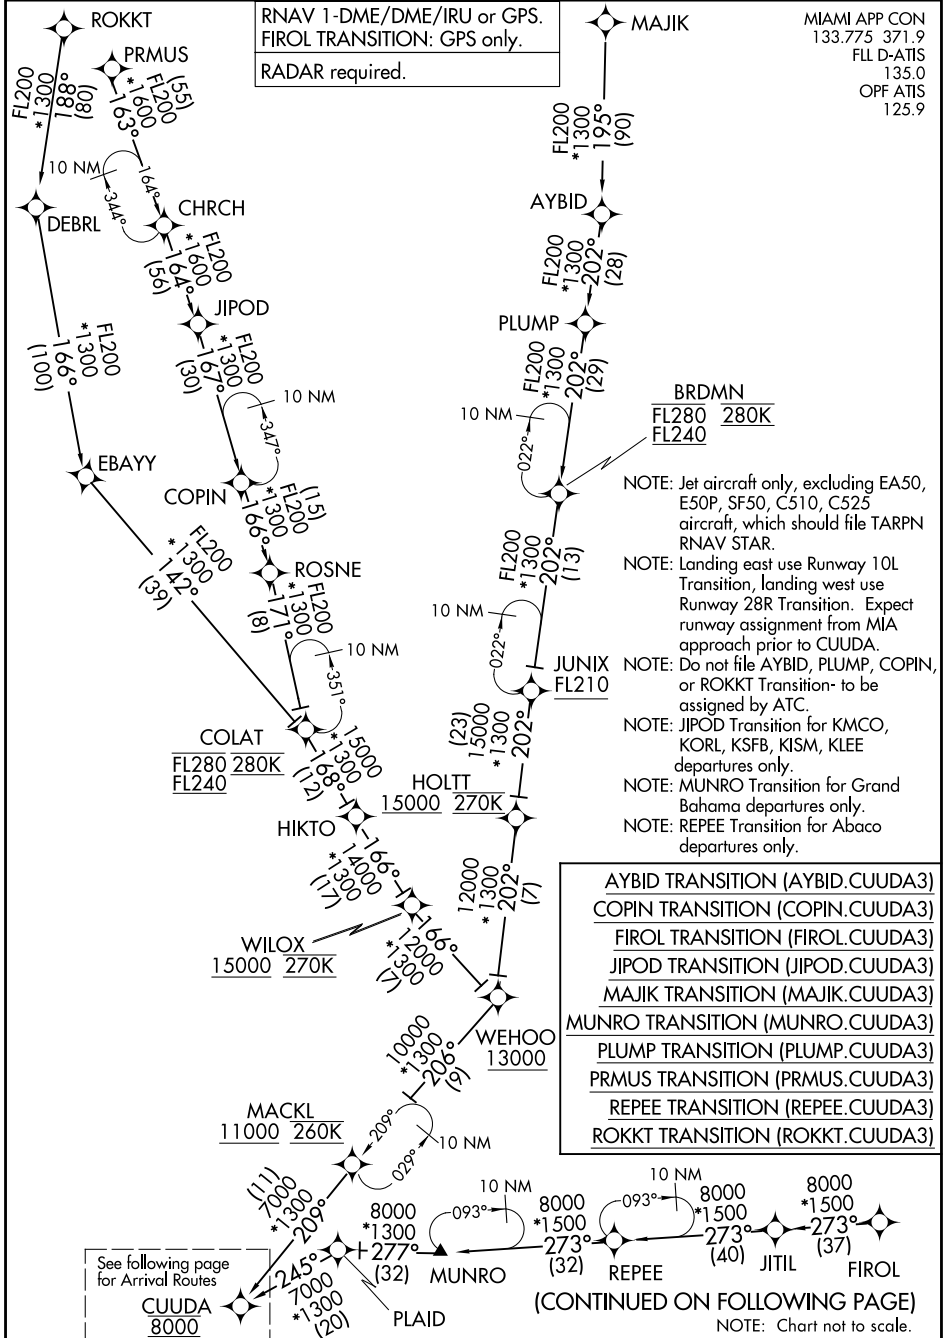

CUUDA THREE ARRIVAL (RNAV) Transition Routes FORT LAUDERDALE, FLORIDA

RNAV 1-DME/DME/IRU or GPS.
 FIORL TRANSITION: GPS only.
 RADAR required.

MIAMI APP CON
 133.775 371.9
 FL D-ATIS
 135.0
 OPF ATIS
 125.9

SE-3, 20 MAR 2025 to 17 APR 2025

SE-3, 20 MAR 2025 to 17 APR 2025

CUUDA THREE ARRIVAL (RNAV) Transition Routes FORT LAUDERDALE, FLORIDA