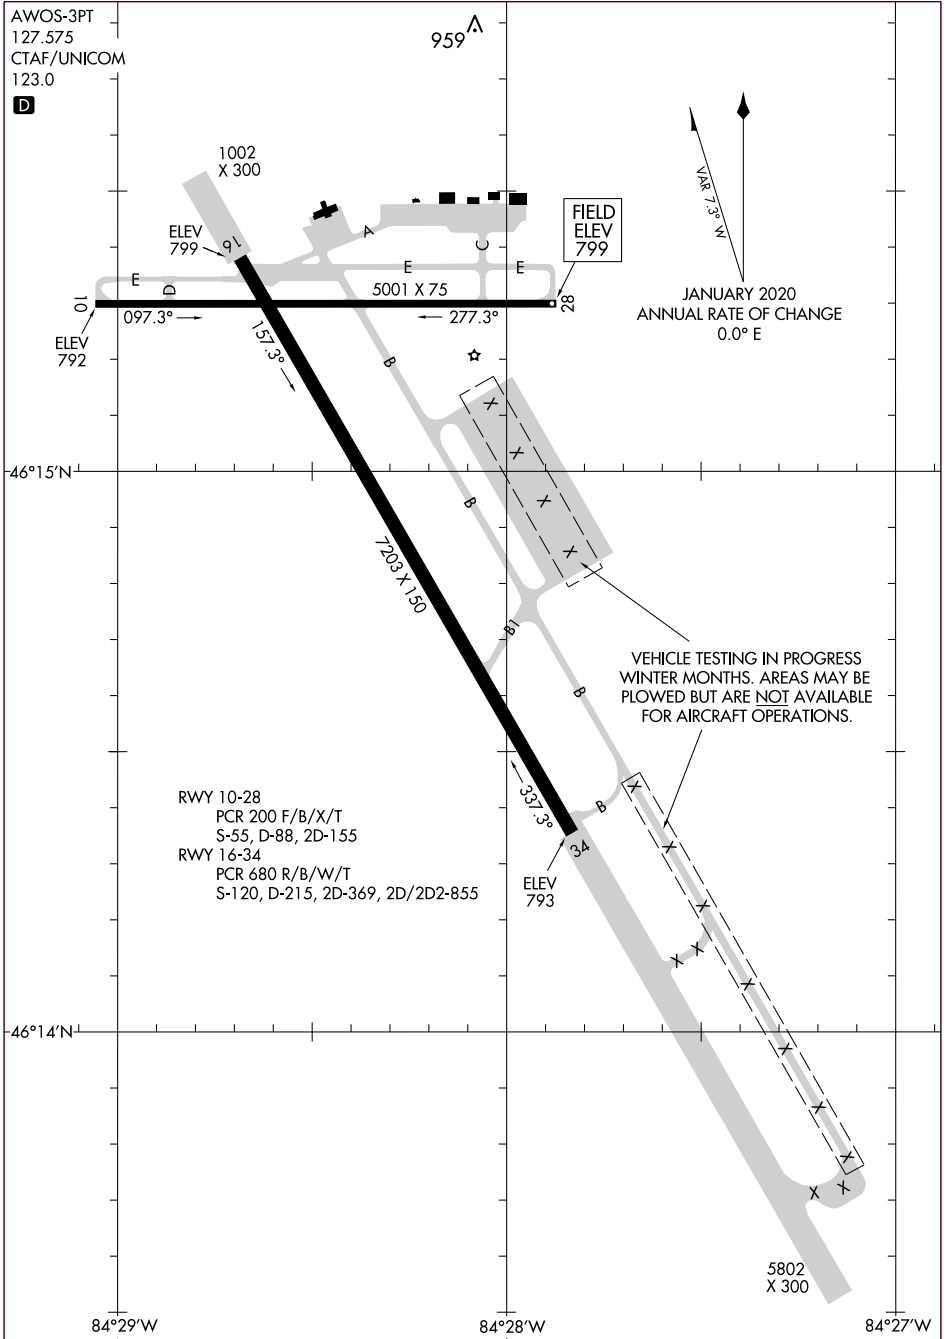

24305

AIRPORT DIAGRAM

CHIPPEWA COUNTY INTL (CIU)
SAULT STE MARIE, MICHIGAN

AL-810 (FAA)

AWOS-3PT
127.575
CTAF/UNICOM
123.0

RWY 10-28
PCR 200 F/B/X/T
S-55, D-88, 2D-155

RWY 16-34
PCR 680 R/B/W/T
S-120, D-215, 2D-369, 2D/2D2-855

VEHICLE TESTING IN PROGRESS
WINTER MONTHS. AREAS MAY BE
PLOWED BUT ARE NOT AVAILABLE
FOR AIRCRAFT OPERATIONS.

EC-1, 20 MAR 2025 to 17 APR 2025

EC-1, 20 MAR 2025 to 17 APR 2025

AIRPORT DIAGRAM
24305

SAULT STE MARIE, MICHIGAN
CHIPPEWA COUNTY INTL (CIU)