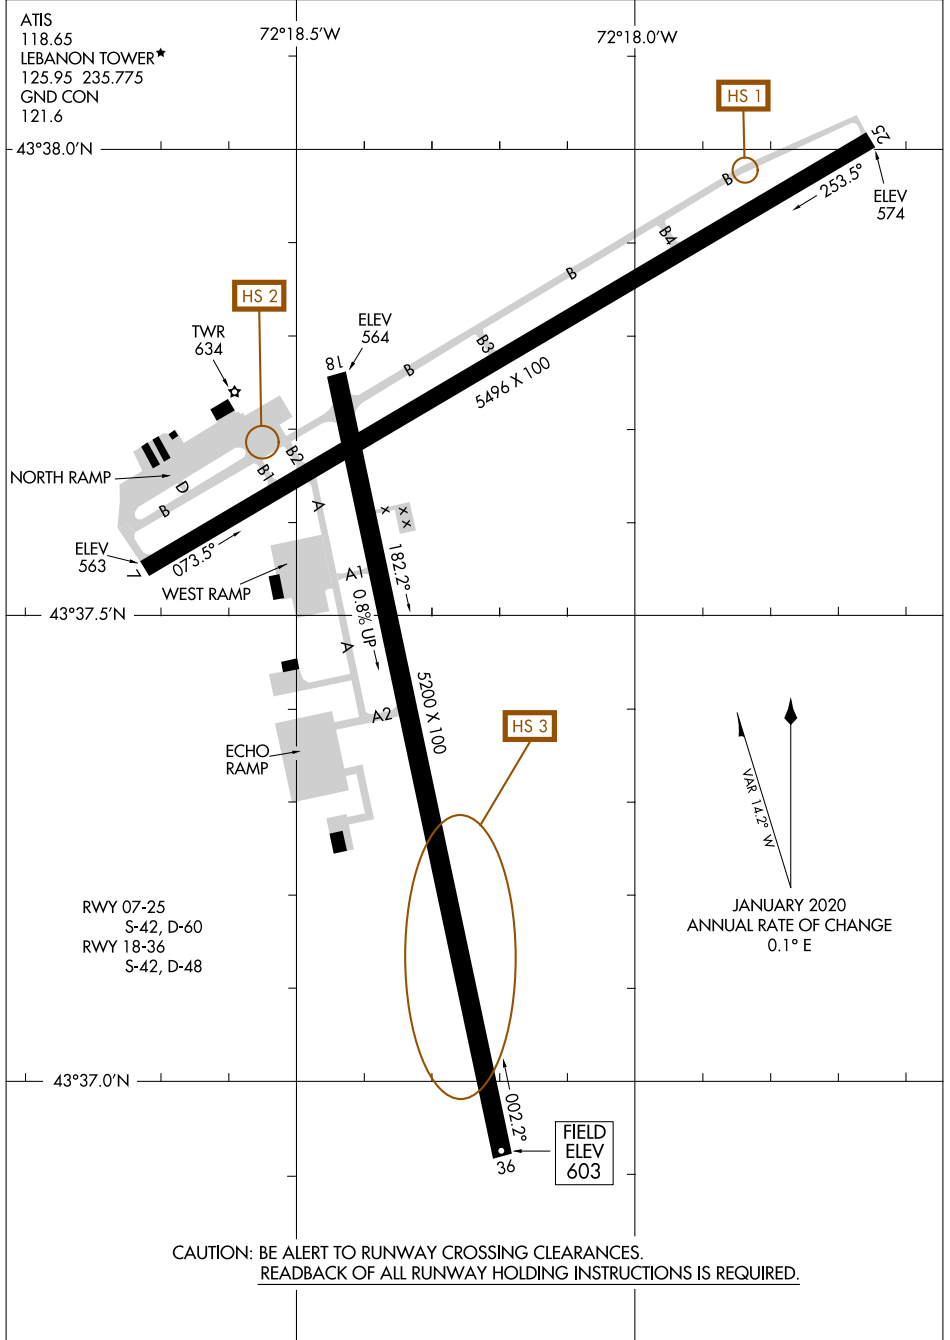

AIRPORT DIAGRAM

AL-859 (FAA)

LEBANON MUNI (L^EB)
LEBANON, NEW HAMPSHIRE

NE-1, 20 MAR 2025 to 17 APR 2025

NE-1, 20 MAR 2025 to 17 APR 2025

AIRPORT DIAGRAM

LEBANON, NEW HAMPSHIRE
LEBANON MUNI (L^EB)