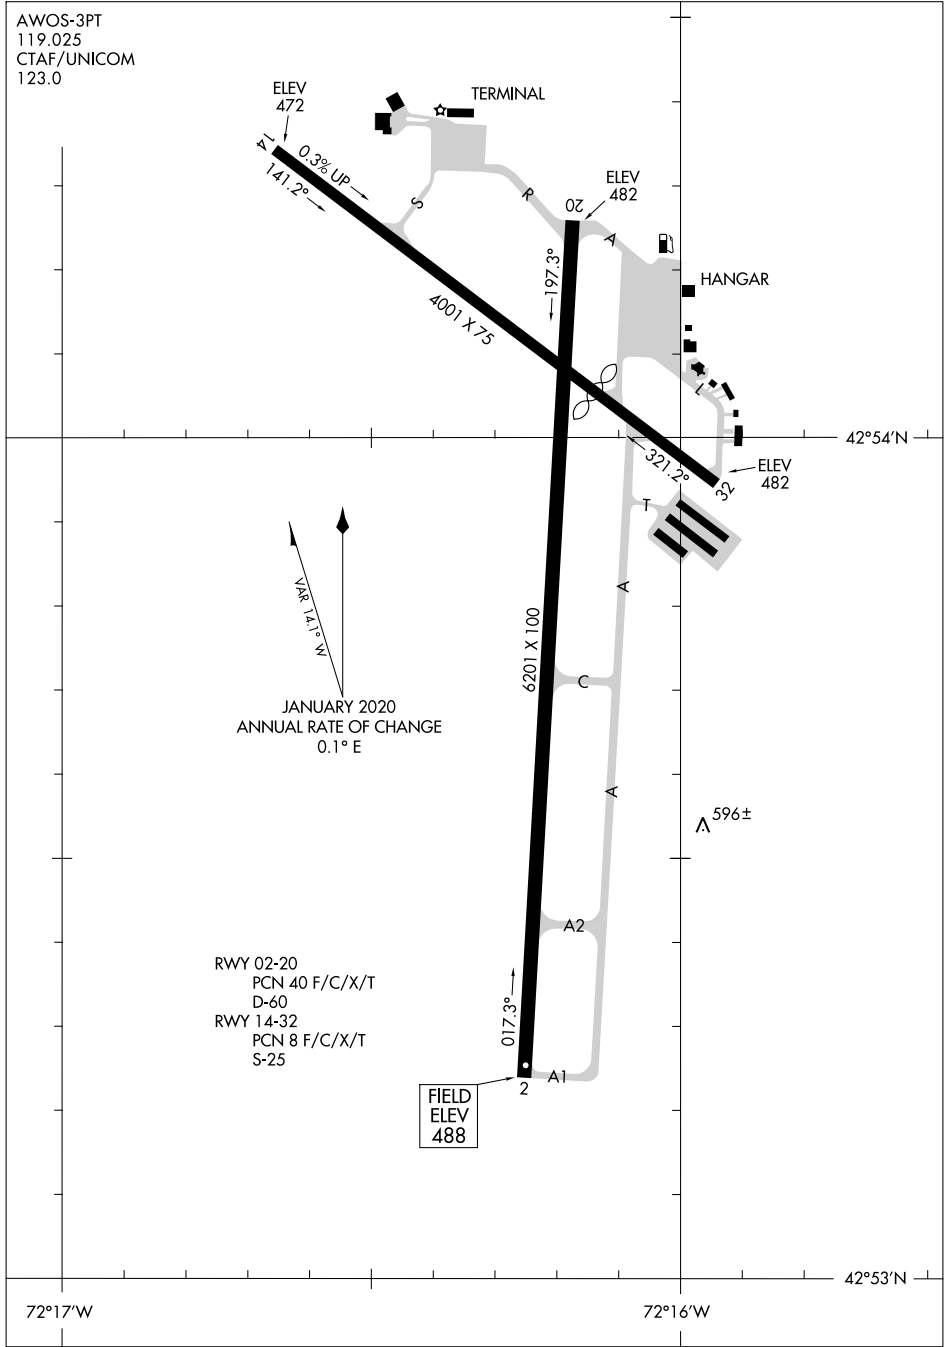

AIRPORT DIAGRAM

AL-868 (FAA)

DILLANT/HOPKINS (EEN)
KEENE, NEW HAMPSHIRE

AWOS-3PT
119.025
CTAF/UNICOM
123.0

NE-1, 20 MAR 2025 to 17 APR 2025

NE-1, 20 MAR 2025 to 17 APR 2025

AIRPORT DIAGRAM

KEENE, NEW HAMPSHIRE
DILLANT/HOPKINS (EEN)