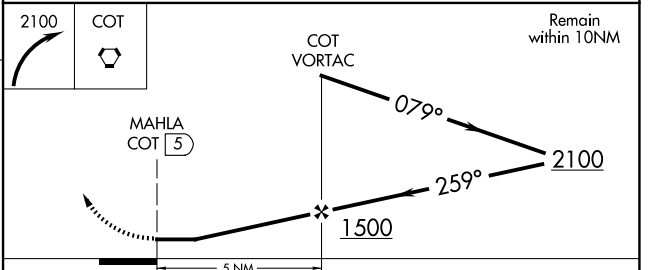

VORTAC COT 115.8 Chan 105	APP CRS 259°	Rwy Idg TDZE Apt Elev N/A N/A 474
---	------------------------	---

VOR-A

COTULLA-LA SALLE COUNTY (COT)

▽ When local altimeter setting not received, use Pleasanton Muni altimeter setting; increase all MDA 120 feet, Circling Cat C visibility ½ SM.

MISSED APPROACH: Climbing right turn to 2100 direct COT VORTAC and hold.

ASOS 118.325	HOUSTON CENTER 134.6 322.5	UNICOM 122.7 (CTAF) 0
------------------------	--------------------------------------	---------------------------------