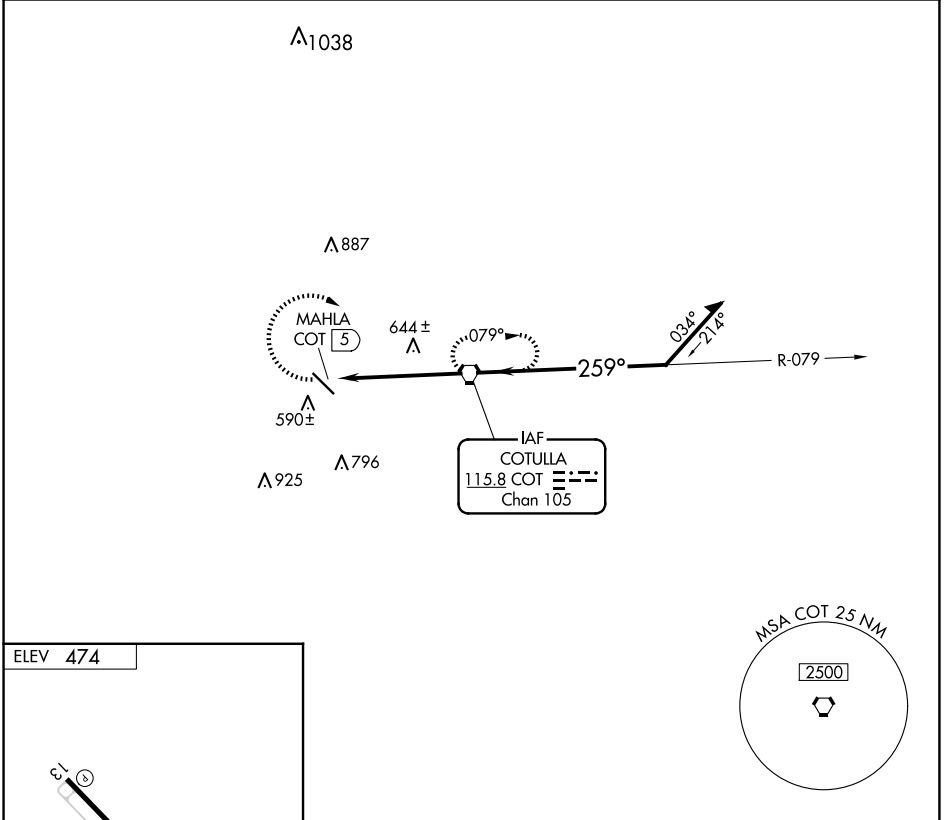

VORTAC COT 115.8 Chan 105	APP CRS 259°	Rwy Idg TDZE Apt Elev N/A N/A 474
---	------------------------	---

VOR-A

COTULLA-LA SALLE COUNTY (COT)

▽ When local altimeter setting not received, use Pleasanton Muni altimeter setting; increase all MDA 120 feet, Circling Cat C visibility ½ SM.

MISSED APPROACH: Climbing right turn to 2100 direct COT VORTAC and hold.

ASOS 118.325	HOUSTON CENTER 134.6 322.5	UNICOM 122.7 (CTAF) 0
------------------------	--------------------------------------	---------------------------------

FAF to MAP 5 NM					CATEGORY	A	B	C	D
Knots	60	90	120	150	180	920-1	940-1	1120-1¾	NA
Min:Sec	5:00	3:20	2:30	2:00	1:40	446 (500-1)	466 (500-1)	646 (700-1¾)	

SC-3, 20 MAR 2025 to 17 APR 2025

SC-3, 20 MAR 2025 to 17 APR 2025