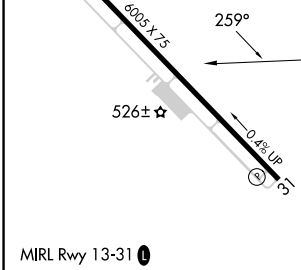

VORTAC COT 115.8 Chan 105	APP CRS 259°	Rwy Idg TDZE Apt Elev N/A N/A 474
---	------------------------	---

VOR-A

COTULLA-LA SALLE COUNTY (COT)

▽ When local altimeter setting not received, use Pleasanton Muni altimeter setting; increase all MDA 120 feet, Circling Cat C visibility ½ SM.

MISSED APPROACH: Climbing right turn to 2100 direct COT VORTAC and hold.

ASOS 118.325	HOUSTON CENTER 134.6 322.5	UNICOM 122.7 (CTAF) 0
------------------------	--------------------------------------	---------------------------------

FAF to MAP 5 NM					CATEGORY	A	B	C	D
Knots	60	90	120	150	180	920-1	940-1	1120-1¾	NA
Min:Sec	5:00	3:20	2:30	2:00	1:40	446 (500-1)	466 (500-1)	646 (700-1¾)	

SC-3, 20 MAR 2025 to 17 APR 2025

SC-3, 20 MAR 2025 to 17 APR 2025