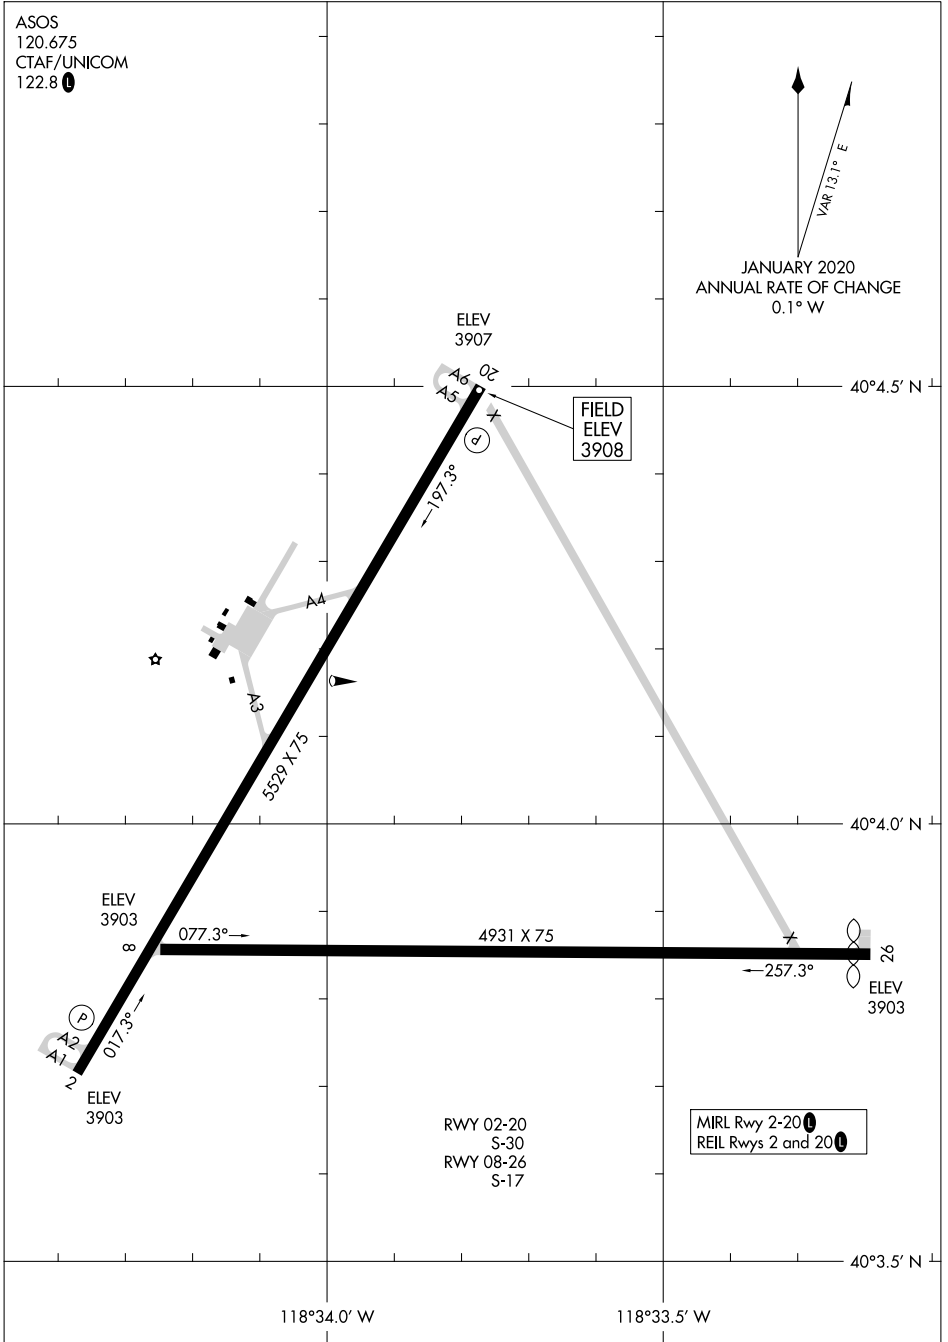

25051

AIRPORT DIAGRAM

AL-941 (FAA)

DERBY FLD (LOL)
LOVELOCK, NEVADA

ASOS
120.675
CTAF/UNICOM
122.8

↑
VAR 13.1° E
JANUARY 2020
ANNUAL RATE OF CHANGE
0.1° W

SW-4, 20 MAR 2025 to 17 APR 2025

SW-4, 20 MAR 2025 to 17 APR 2025

AIRPORT DIAGRAM

25051

LOVELOCK, NEVADA
DERBY FLD (LOL)