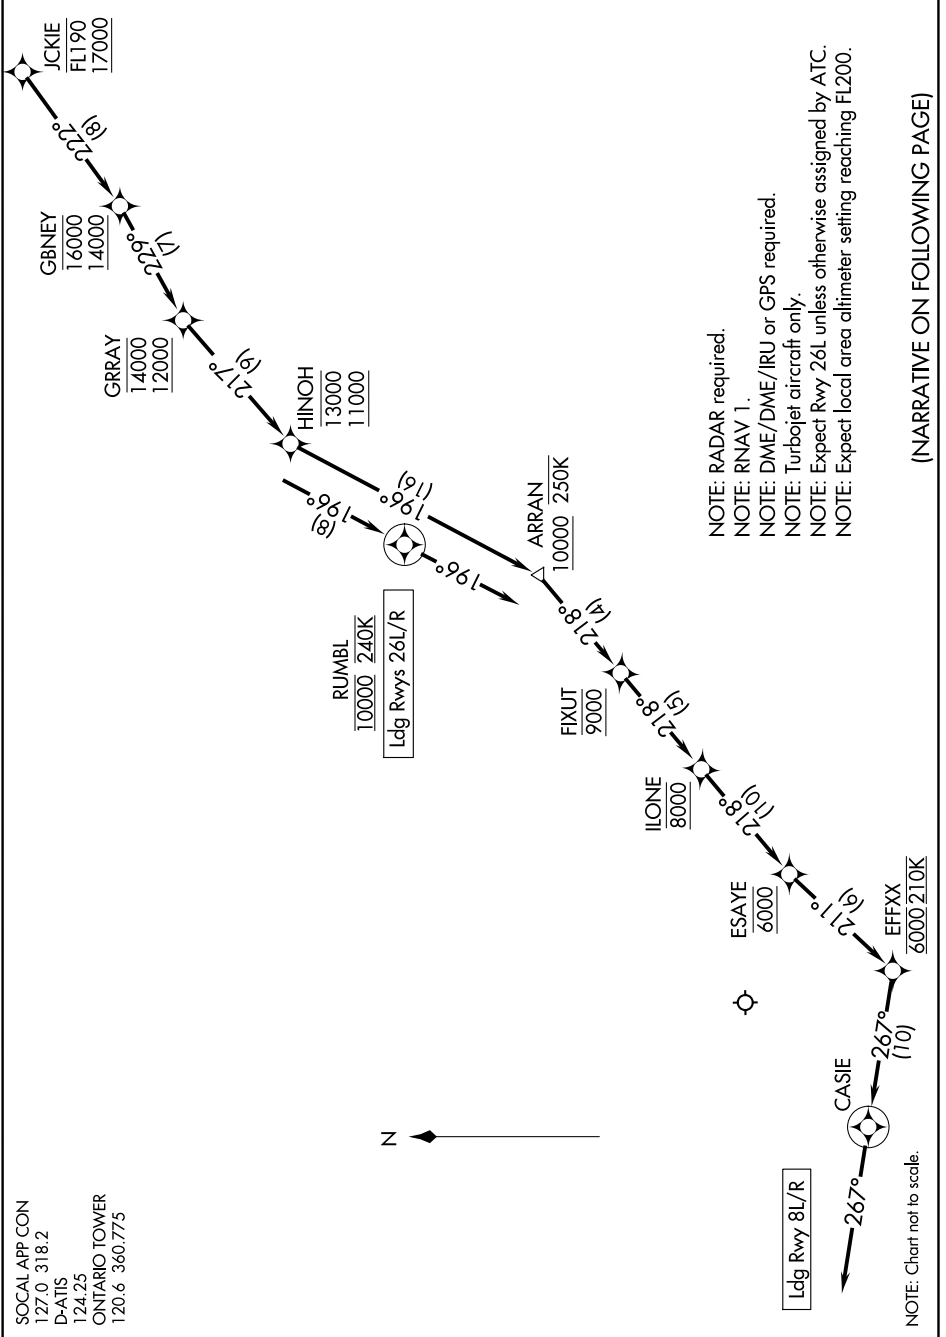

JCKIE TWO ARRIVAL (RNAV) Arrival Routes

AL-965 (FAA)

ONTARIO INTL (ONT)
ONTARIO, CALIFORNIA

SW-3, 20 MAR 2025 to 17 APR 2025

JCKIE TWO ARRIVAL (RNAV) Arrival Routes

ONTARIO, CALIFORNIA
ONTARIO INTL (ONT)

SW-3, 20 MAR 2025 to 17 APR 2025