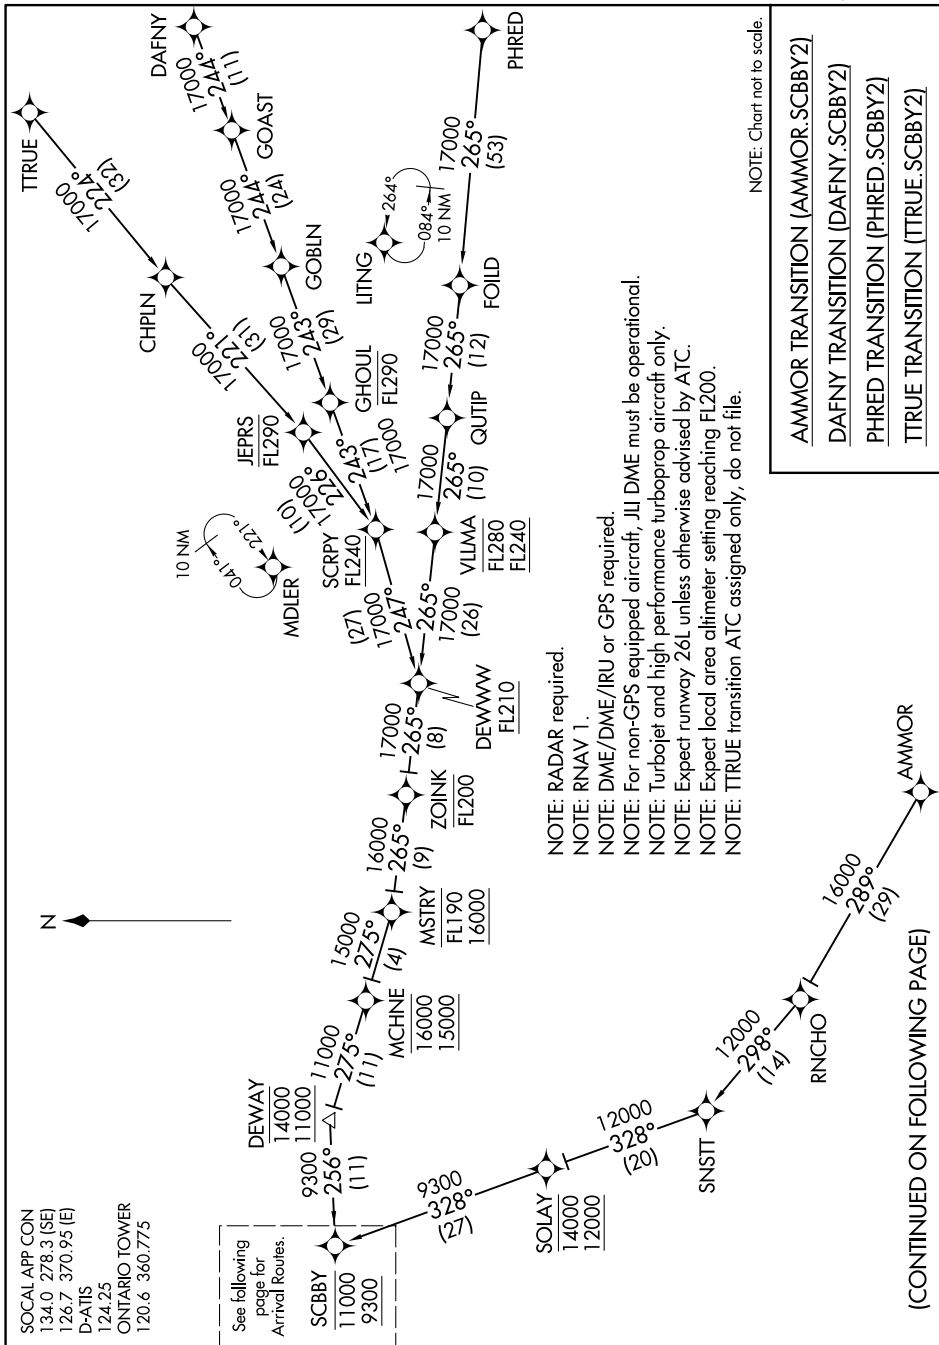

SCBBY TWO ARRIVAL (RNAV) Transition Routes

AL-965 (FAA)

ONTARIO INTL (ONT)
ONTARIO, CALIFORNIA

SW-3, 20 MAR 2025 to 17 APR 2025

SCBBY TWO ARRIVAL (RNAV) Transition Routes

ONTARIO, CALIFORNIA
ONTARIO INTL (ONT)

(CONTINUED ON FOLLOWING PAGE)

SW-3, 20 MAR 2025 to 17 APR 2025