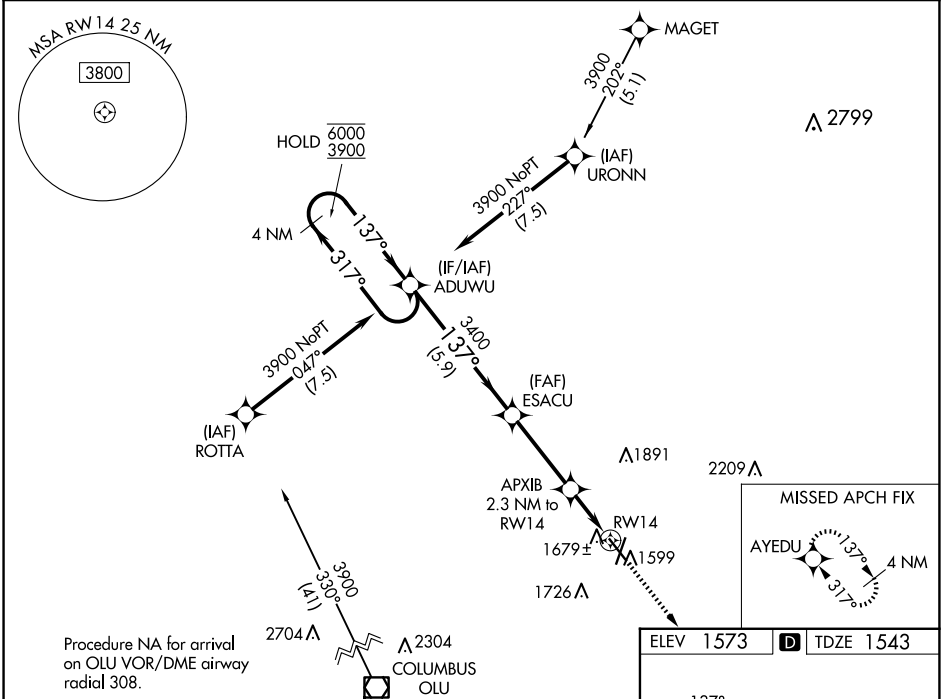

WAAS CH 62915 W14A	APP CRS 137°	Rwy Idg TDZE Apt Elev	5160 1543 1573
--	------------------------	-----------------------------	---

RNAV (GPS) RWY 14

NORFOLK RGNL/KARL STEFAN MEML FLD (OFK)

RNP APCH - GPS.	MISSED APPROACH: Climb to 3900 direct AYEDU and hold.
▼ For uncompensated Baro-VNAV systems, LNAV/VNAV NA below -23°C or above 54°C.	

ASOS 119.025	MINNEAPOLIS CENTER 125.025 235.625	UNICOM 122.7 (CTAF) 0
------------------------	--	---------------------------------

ELEV 1573	TDZE 1543
-----------	-----------

NC-2, 20 MAR 2025 to 17 APR 2025

NC-2, 20 MAR 2025 to 17 APR 2025