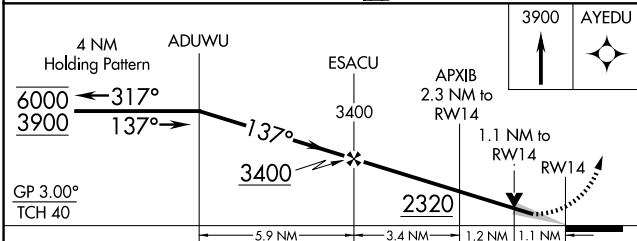

WAAS CH 62915 W14A	APP CRS 137°	Rwy Idg TDZE Apt Elev	5160 1543 1573

RNAV (GPS) RWY 14

NORFOLK RGNL/KARL STEFAN MEML FLD (OFK)

RNP APCH - GPS.	MISSED APPROACH: Climb to 3900 direct AYEDU and hold.
▼ For uncompensated Baro-VNAV systems, LNAV/VNAV NA below -23°C or above 54°C.	

ASOS 119.025	MINNEAPOLIS CENTER 125.025 235.625	UNICOM 122.7 (CTAF) 0