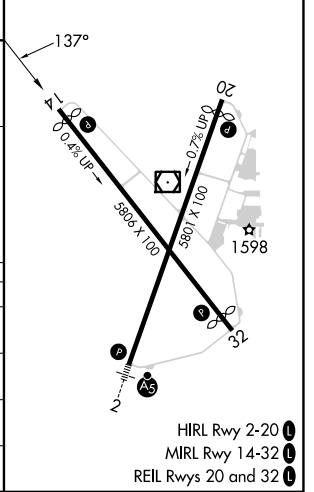

WAAS CH 62915 W14A	APP CRS 137°	Rwy Idg TDZE Apt Elev	5160 1543 1573
--	------------------------	-----------------------------	---

RNAV (GPS) RWY 14

NORFOLK RGNL/KARL STEFAN MEML FLD (OFK)

RNP APCH - GPS.	MISSED APPROACH: Climb to 3900 direct AYEDU and hold.
▼ For uncompensated Baro-VNAV systems, LNAV/VNAV NA below -23°C or above 54°C.	

ASOS 119.025	MINNEAPOLIS CENTER 125.025 235.625	UNICOM 122.7 (CTAF) 0
------------------------	--	---------------------------------

ELEV 1573	TDZE 1543
-----------	-----------

NC-2, 20 MAR 2025 to 17 APR 2025