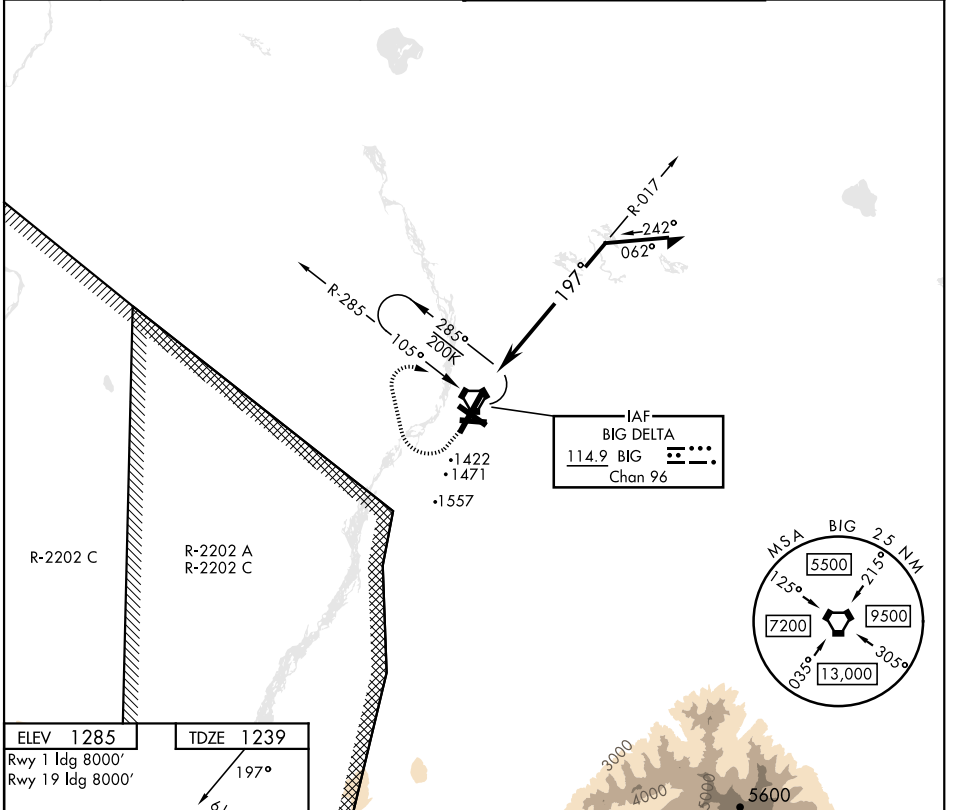

VORTAC BIG 114.9 Chan 96	APCH CRS 197°	Rwy Idg 8000 TDZE 1239 Arpt Elev 1285
--	-------------------------	--

[USA]

ALLEN AAF (PABI)

⚠ * Circling not authorized East of Rwy 1-19. MISSED APPROACH: Climbing right turn to 4000 via BIG R-285, then right turn direct BIG VORTAC and hold.

ATIS 132.075	ASOS 135.65	ANCHORAGE CENTER 135.3 322.5	CTAF 122.9	ALLEN TOWER ★ 119.8 235.775 40.8 (E) FM	GND CON 118.225 251.05
------------------------	-----------------------	--	----------------------	---	----------------------------------

CATEGORY	A	B	C	D
S-19	1940-1 701	(700-1)	1940-2 701	(700-2)
CIRCLING *	1940-1 655	(700-1)	1940-2 655 (700-2)	2040-2½ 755 (800-2½)

AK, 20 FEB 2025 to 17 APR 2025

AK, 20 FEB 2025 to 17 APR 2025