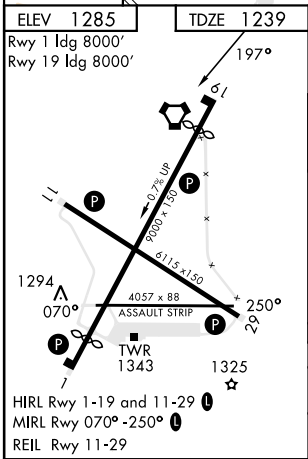

VORTAC BIG 114.9 Chan 96	APCH CRS 197°	Rwy Idg 8000 TDZE 1239 Arpt Elev 1285
--	-------------------------	--

[USA]

ALLEN AAF (PABI)

⚠ * Circling not authorized East of Rwy 1-19. MISSED APPROACH: Climbing right turn to 4000 via BIG R-285, then right turn direct BIG VORTAC and hold.

ATIS 132.075	ASOS 135.65	ANCHORAGE CENTER 135.3 322.5	CTAF 122.9	ALLEN TOWER ★ 119.8 235.775 40.8 (E) FM	GND CON 118.225 251.05
------------------------	-----------------------	--	----------------------	---	----------------------------------

CATEGORY	A	B	C	D
S-19	1940-1 701	(700-1)	1940-2 701	(700-2)
CIRCLING *	1940-1 655	(700-1)	1940-2 655 (700-2)	2040-2½ 755 (800-2½)

AK, 20 FEB 2025 to 17 APR 2025

AK, 20 FEB 2025 to 17 APR 2025