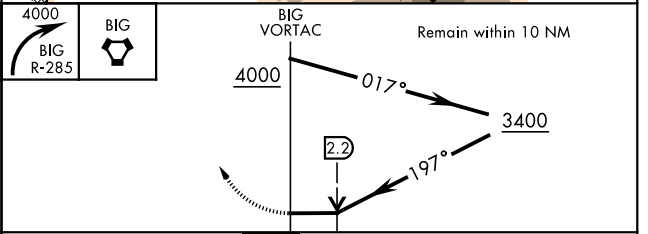

VORTAC BIG 114.9 Chan 96	APCH CRS 197°	Rwy Idg 8000 TDZE 1239 Arpt Elev 1285
--	-------------------------	--

[USA]

ALLEN AAF (PABI)

⚠ * Circling not authorized East of Rwy 1-19. MISSED APPROACH: Climbing right turn to 4000 via BIG R-285, then right turn direct BIG VORTAC and hold.

ATIS 132.075	ASOS 135.65	ANCHORAGE CENTER 135.3 322.5	CTAF 122.9	ALLEN TOWER ★ 119.8 235.775 40.8 (E) FM	GND CON 118.225 251.05
------------------------	-----------------------	--	----------------------	---	----------------------------------