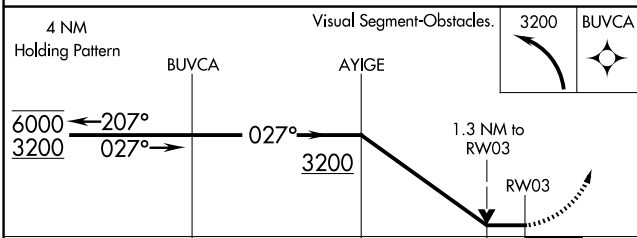

RNAV (GPS) RWY 3

VENANGO RGNL (F'KL)

APP CRS 027°	Rwy Idg 5200
	TDZE 1539
	Apt Elev 1540

RNP APCH.

⚠ Rwy 3 helicopter visibility reduction below ¼ SM NA.
⚠ Circling Rwy 12 NA at night.

MISSED APPROACH: Climbing left turn to 3200 direct BUVCA and hold.

CATEGORY	A	B	C	D
LNVA MDA	1980-1	441 (500-1)	1980-1 ⅓	441 (500-1 ⅓)
CIRCLING	1980-1 440 (500-1)	2000-1 460 (500-1)	2040-1 ½ 500 (500-1 ½)	2100-2 560 (600-2)