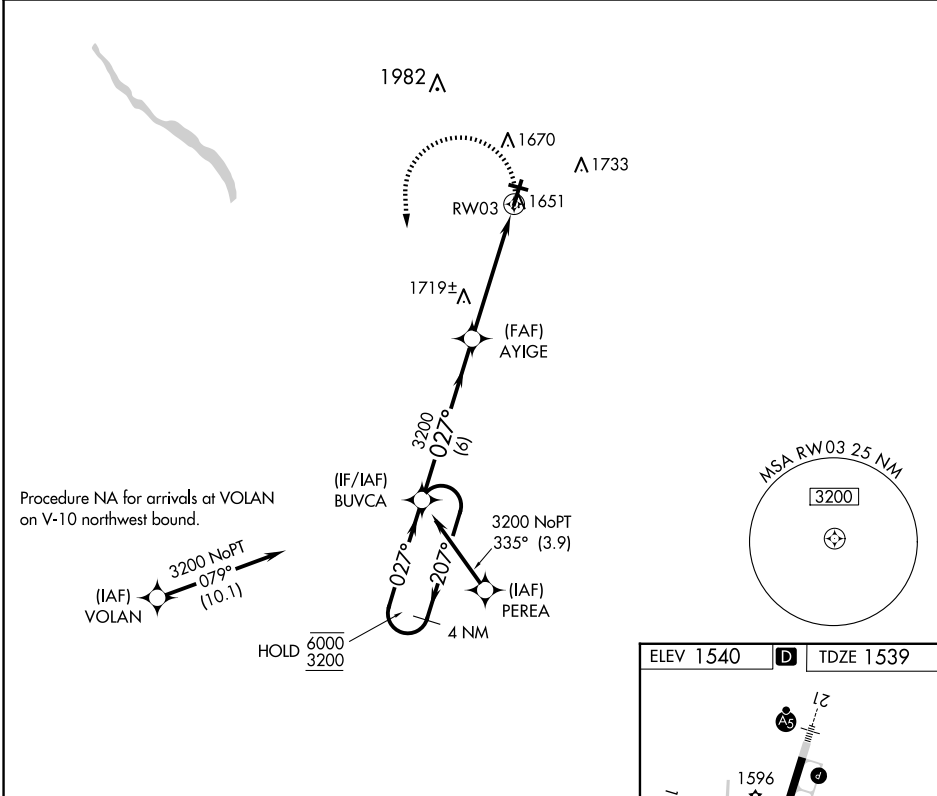

RNAV (GPS) RWY 3

VENANGO RGNL (F'KL)

APP CRS 027°	Rwy Idg 5200
	TDZE 1539
	Apt Elev 1540

RNP APCH.

⚠ Rwy 3 helicopter visibility reduction below ¼ SM NA.
⚠ Circling Rwy 12 NA at night.

MISSED APPROACH: Climbing left turn to 3200 direct BUVCA and hold.

AWOS-3PT 118.175	YOUNGSTOWN APP CON ★ 126.25 322.3	CLNC DEL 126.25	UNICOM 122.7 (CTAF) 📻
----------------------------	---	---------------------------	--

NE-4, 20 MAR 2025 to 17 APR 2025

NE-4, 20 MAR 2025 to 17 APR 2025

CATEGORY	A	B	C	D
LNVA MDA	1980-1	441 (500-1)	1980-1 ⅓	441 (500-1 ⅓)
CIRCLING	1980-1 440 (500-1)	2000-1 460 (500-1)	2040-1 ½ 500 (500-1 ½)	2100-2 560 (600-2)