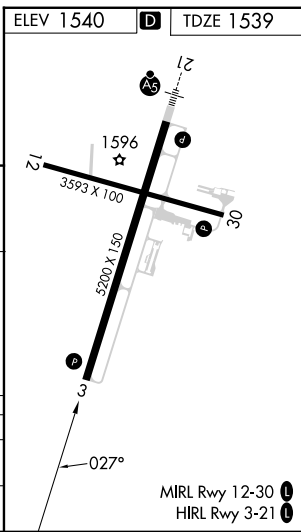

RNAV (GPS) RWY 3

VENANGO RGNL (F'KL)

APP CRS 027°	Rwy Idg 5200
	TDZE 1539
	Apt Elev 1540

RNP APCH.

⚠ Rwy 3 helicopter visibility reduction below ¼ SM NA.
⚠ Circling Rwy 12 NA at night.

MISSED APPROACH: Climbing left turn to 3200 direct BUVCA and hold.

CATEGORY	A	B	C	D
LNVA MDA	1980-1	441 (500-1)	1980-1 ⅓	441 (500-1 ⅓)
CIRCLING	1980-1 440 (500-1)	2000-1 460 (500-1)	2040-1 ½ 500 (500-1 ½)	2100-2 560 (600-2)