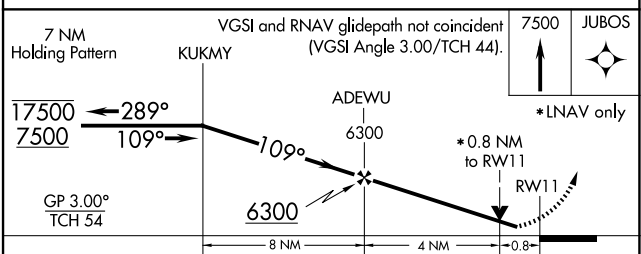

SW-1, 20 MAR 2025 to 17 APR 2025

SW-1, 20 MAR 2025 to 17 APR 2025

ELEV 4716	TDZE 4716