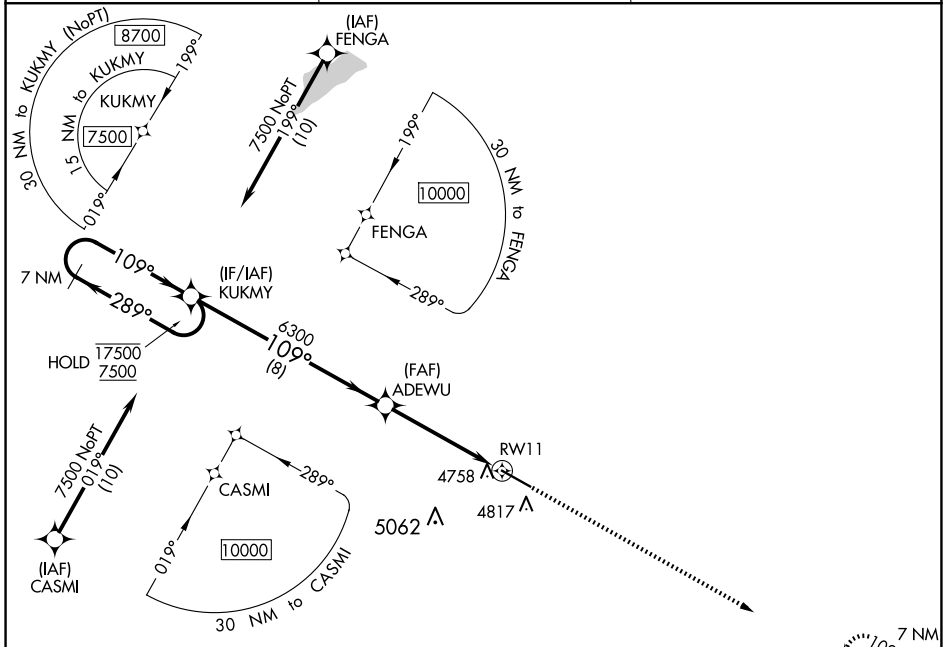

WAAS CH 82340 W11A	APP CRS 109°	Rwy Idg TDZE Apt Elev	7001 4716 4716
--	------------------------	-----------------------------	---

RNAV (GPS) RWY 11

COLORADO PLAINS RGNL (AKO)

RNP APCH ▼ Rwy 11 helicopter visibility reduction below 3/4 SM NA. ▲ For uncompensated Baro-VNAV systems, LNAV/VNAV NA below -22°C or above 54°C.	MISSED APPROACH: Climb to 7500 direct JUBOS and hold.
---	---

ASOS 135.475	DENVER CENTER 133.95 317.55	UNICOM 122.8 (CTAF) 0
------------------------	---------------------------------------	---------------------------------

SW-1, 20 MAR 2025 to 17 APR 2025

SW-1, 20 MAR 2025 to 17 APR 2025

ELEV 4716	TDZE 4716
-----------	-----------

CATEGORY	A	B	C	D
LPV DA		4966-1	250 (300-1)	
LNAV/VNAV DA		4966-1	250 (300-1)	
LNAV MDA		5020-1	304 (400-1)	
<input checked="" type="checkbox"/> CIRCLING	5140-1 424 (500-1)	5260-1 544 (600-1)	5420-2 704 (800-2)	5420-2 1/4 704 (800-2 1/4)