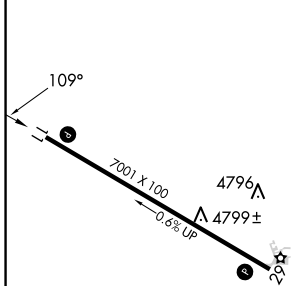

SW-1, 20 MAR 2025 to 17 APR 2025

SW-1, 20 MAR 2025 to 17 APR 2025

ELEV 4716	TDZE 4716