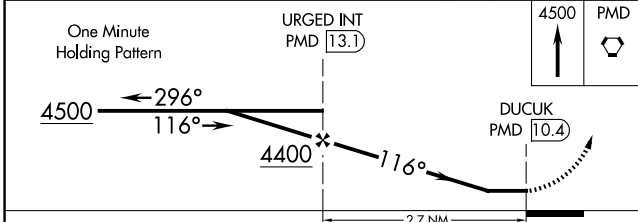

VORTAC PMD 115.55 Chan 102(Y)	APP CRS 116°	Rwy Idg TDZE Apt Elev N/A N/A 2351
---	------------------------	--

VOR-B

GENERAL WM J FOX AIRFIELD (WJF)

MISSIED APPROACH: Climb to 4500 direct PMD VORTAC and hold.

SW-3, 20 MAR 2025 to 17 APR 2025

SW-3, 20 MAR 2025 to 17 APR 2025

CATEGORY	A	B	C	D	FAF to MAP 2.7 NM					
CIRCLING	3320-1¼ 969 (1000-1¼)	3320-1½ 969 (1000-1½)	3320-3	969 (1000-3)	Knots	60	90	120	150	180
					Min:Sec	2:42	1:48	1:21	1:05	0:54