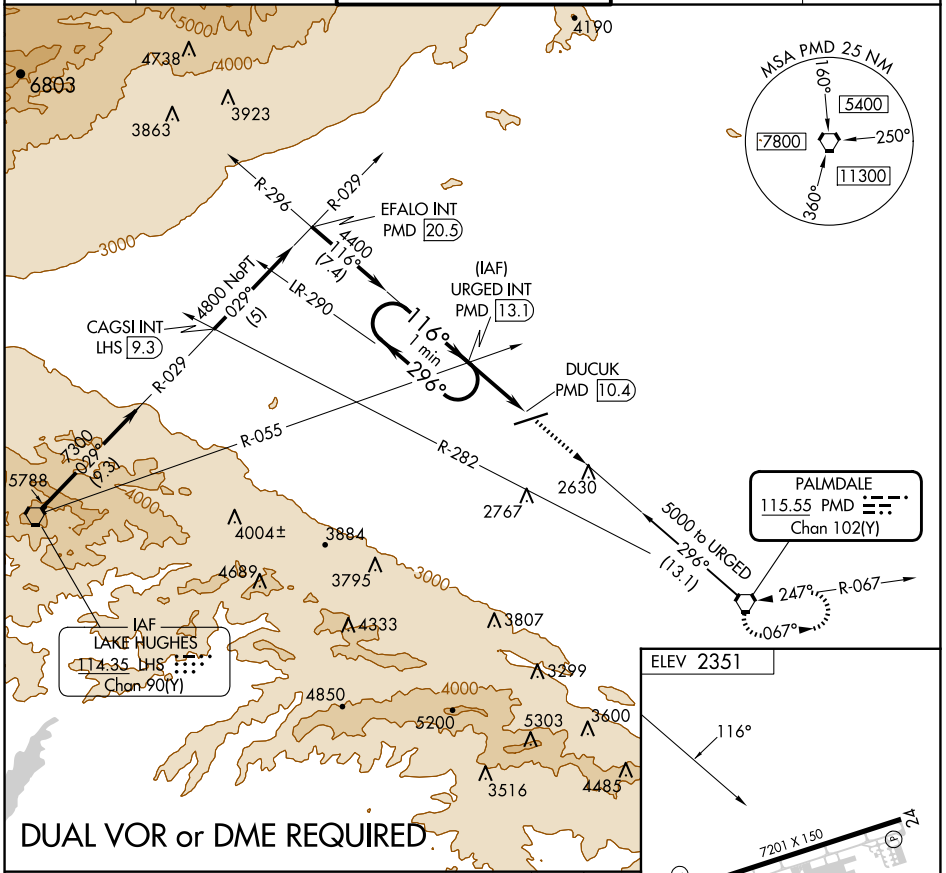

VORTAC PMD 115.55 Chan 102(Y)	APP CRS 116°	Rwy Idg TDZE Apt Elev N/A N/A 2351
---	------------------------	--

VOR-B

GENERAL WM J FOX AIRFIELD (WJF)

MISSIED APPROACH: Climb to 4500 direct PMD VORTAC and hold.

ATIS 126.3	JOSHUA APP CON 126.1 290.3	FOX TOWER * 118.525 (CTAF) 256.9	GND CON 121.7 256.9	UNICOM 122.95
----------------------	--------------------------------------	--	-------------------------------	-------------------------

SW-3, 20 MAR 2025 to 17 APR 2025

SW-3, 20 MAR 2025 to 17 APR 2025

CATEGORY	A	B	C	D	FAF to MAP 2.7 NM					
CIRCLING	3320-1¼ 969 (1000-1¼)	3320-1½ 969 (1000-1½)	3320-3	969 (1000-3)	Knots	60	90	120	150	180
					Min:Sec	2:42	1:48	1:21	1:05	0:54