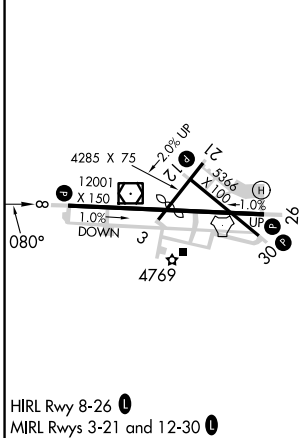

WAAS CH 82123 W08A	APP CRS 080°	Rwy Idg 12001 TDZE 4719 Apt Elev 4719
--	------------------------	--

RNAV (GPS) RWY 8

SIERRA VISTA MUNI-LIBBY AAF (FHU)

RNP APCH. Circling NA south of Rwy 8-30. For uncompensated Baro-VNAV systems, LNAV/VNAV NA below -24°C or above 47°C.		MISSED APPROACH: Climb to 9500 direct WODRI and on track 018° to JORTO and hold, continue climb-in-hold to 9500.	
--	--	--	--

ELEV 4719	D	TDZE 4719
-----------	----------	-----------

VGSi and RNAV glidepath not coincident (VGSi Angle 3.00/TCH 50).			
BABOO	HESTU	RUGEE	TABHU 2.3 NM to RW08
8500	7300	6400	*5500
GP 3.00° TCH 59		*LNAV only	
7 NM		2.9 NM	2.8 NM
		0.7 NM	1.6 NM

CATEGORY	A	B	C	D
LPV DA		4919-¾	200 (200-¾)	
LNAV/VNAV DA		5059-1½	340 (400-1½)	
LNAV MDA	5280-1	561 (600-1)	5280-1½	561 (600-1½)
CIRCLING	5280-1	561 (600-1)	5280-1½	5280-2
			561 (600-1½)	561 (600-2)