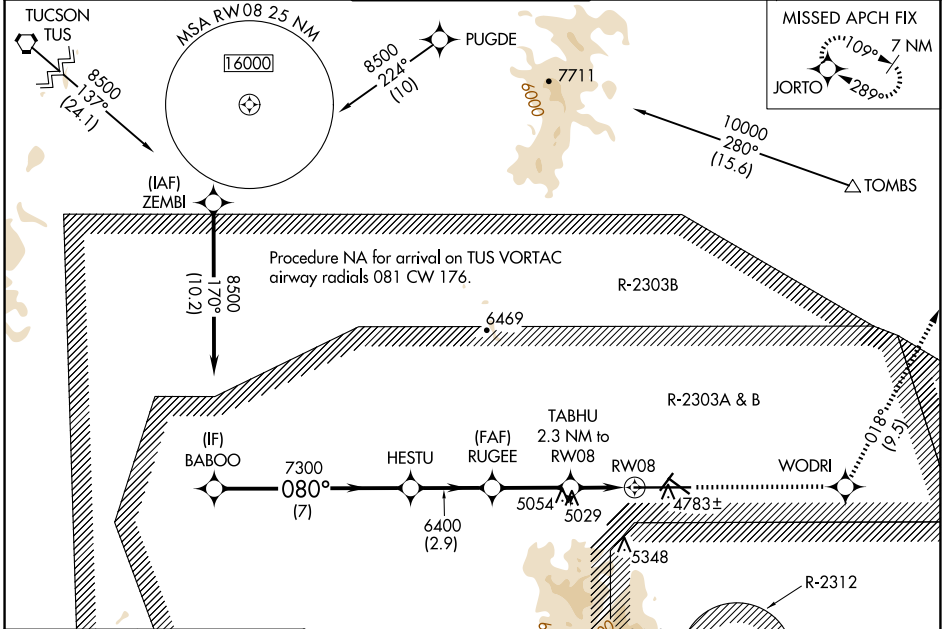

WAAS CH 82123 W08A	APP CRS 080°	Rwy Idg 12001 TDZE 4719 Apt Elev 4719
--	------------------------	--

RNAV (GPS) RWY 8

SIERRA VISTA MUNI-LIBBY AAF (FHU)

RNP APCH. Circling NA south of Rwy 8-30. For uncompensated Baro-VNAV systems, LNAV/VNAV NA below -24°C or above 47°C.		MISSED APPROACH: Climb to 9500 direct WODRI and on track 018° to JORTO and hold, continue climb-in-hold to 9500.	
--	--	--	--

ELEV 4719	D	TDZE 4719
-----------	----------	-----------

VGSi and RNAV glidepath not coincident (VGSi Angle 3.00/TCH 50).			
BABOO	HESTU	RUGEE	TABHU 2.3 NM to RW08
8500	7300	6400	*5500
GP 3.00° TCH 59		*LNAV only	
7 NM		2.9 NM	2.8 NM
		0.7 NM	1.6 NM

CATEGORY	A	B	C	D
LPV DA		4919-¾	200 (200-¾)	
LNAV/VNAV DA		5059-1½	340 (400-1½)	
LNAV MDA	5280-1	561 (600-1)	5280-1½	561 (600-1½)
CIRCLING	5280-1	561 (600-1)	5280-1½	5280-2
			561 (600-1½)	561 (600-2)

SW-4, 20 MAR 2025 to 17 APR 2025

SW-4, 20 MAR 2025 to 17 APR 2025