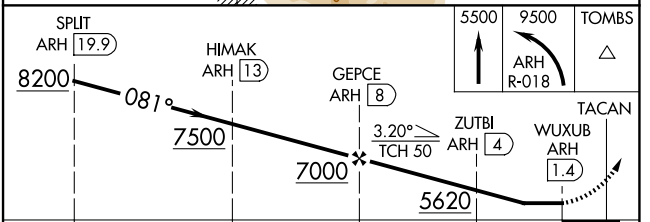

TACAN ARH Chan 53 (111.6)	APP CRS 081°	Rwy ldg TDZE Apt Elev 12001 4719 4719

TACAN RWY 8

SIERRA VISTA MUNI-LIBBY AAF (FHU)

⚠ Circling NA south of Rws 8 and 30.

⚠ MISSED APPROACH: Climb to 5500 then climbing left turn to 9500 on ARH R-018 to TOMBS INT/DUG 36 DME and hold.

ATIS 134.75 263.025	LIBBY AAF GCA* 127.05 254.25	LIBBY TOWER* 124.95 (CTAF) 284.75	GND CON 121.7 268.7	UNICOM 122.95

CATEGORY	A	B	C	D	E
S-8	5260-1 541 (600-1)	5260-1½ 541 (600-1½)	5260-1¾ 541 (600-1¾)	5260-2 541 (600-2)	5260-2 541 (600-2)
CIRCLING	5260-1 541 (600-1)	5260-1½ 541 (600-1½)	5260-1¾ 541 (600-1¾)	5280-2 561 (600-2)	5280-2 561 (600-2)

SW-4, 20 MAR 2025 to 17 APR 2025

SW-4, 20 MAR 2025 to 17 APR 2025