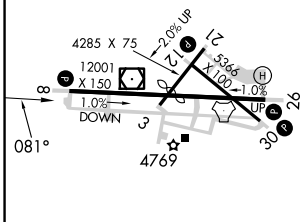

TACAN ARH Chan 53 <b>(111.6)</b>	APP CRS <b>081°</b>	Rwy ldg TDZE Apt Elev <b>12001</b> <b>4719</b> <b>4719</b>
--	------------------------	---

# TACAN RWY 8

SIERRA VISTA MUNI-LIBBY AAF (FHU)

**⚠** Circling NA south of Rws 8 and 30.

**⚠** MISSED APPROACH: Climb to 5500 then climbing left turn to 9500 on ARH R-018 to TOMBS INT/DUG 36 DME and hold.

CATEGORY	A	B	C	D	E
S-8	5260-1 541 (600-1)	5260-1½ 541 (600-1½)	5260-1¾ 541 (600-1¾)	5260-2 541 (600-2)	5260-2 541 (600-2)
CIRCLING	5260-1 541 (600-1)	5260-1½ 541 (600-1½)	5260-1¾ 541 (600-1¾)	5280-2 561 (600-2)	5280-2 561 (600-2)