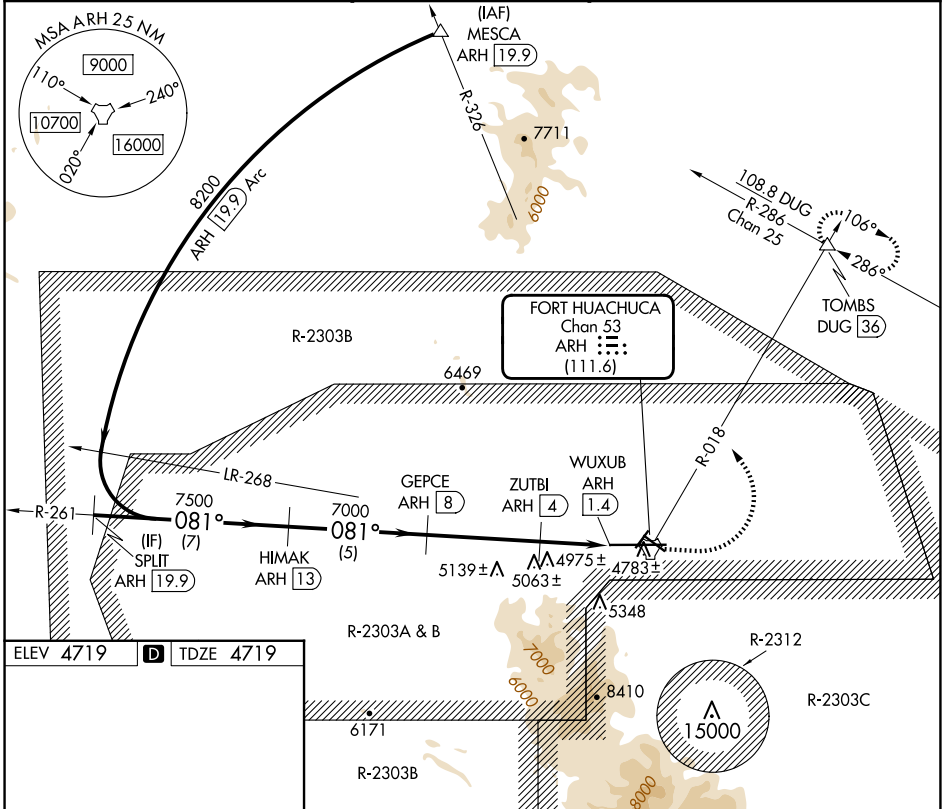

TACAN ARH Chan 53 <b>(111.6)</b>	APP CRS <b>081°</b>	Rwy ldg TDZE Apt Elev <b>12001</b> <b>4719</b> <b>4719</b>
--	------------------------	---

# TACAN RWY 8

SIERRA VISTA MUNI-LIBBY AAF (FHU)

**⚠** Circling NA south of Rws 8 and 30.

**⚠** MISSED APPROACH: Climb to 5500 then climbing left turn to 9500 on ARH R-018 to TOMBS INT/DUG 36 DME and hold.

CATEGORY	A	B	C	D	E
S-8	5260-1 541 (600-1)	5260-1½ 541 (600-1½)	5260-1¾ 541 (600-1¾)	5260-2 541 (600-2)	5260-2 541 (600-2)
CIRCLING	5260-1 541 (600-1)	5260-1½ 541 (600-1½)	5260-1¾ 541 (600-1¾)	5280-2 561 (600-2)	5280-2 561 (600-2)

SW-4, 20 MAR 2025 to 17 APR 2025

SW-4, 20 MAR 2025 to 17 APR 2025