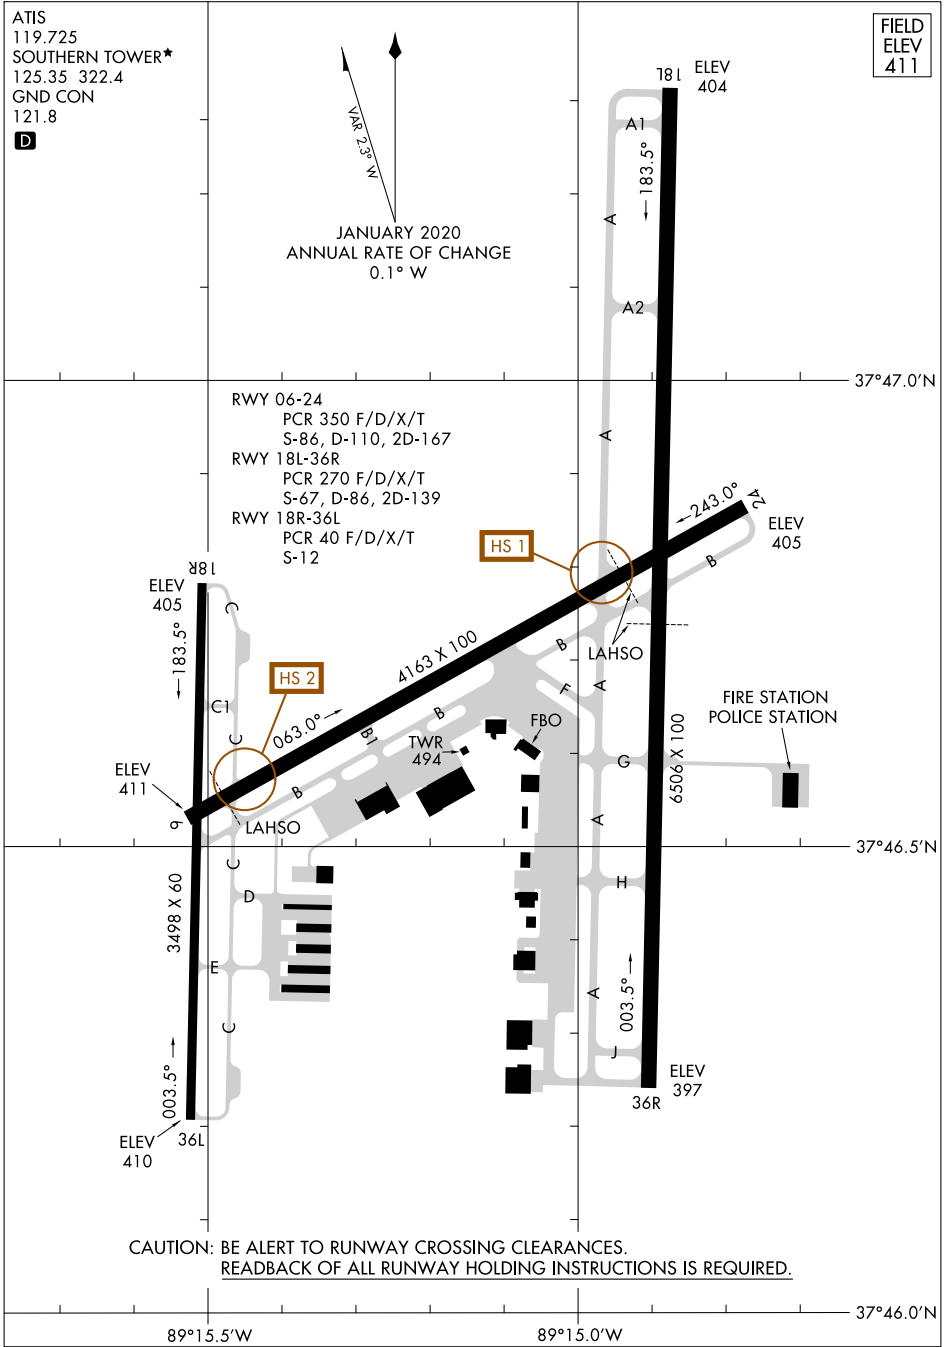

24361

AIRPORT DIAGRAM

AL-5091 (FAA)

SOUTHERN ILLINOIS (MDH)
CARBONDALE-MURPHYSBORO, ILLINOIS

ATIS
119.725
SOUTHERN TOWER*
125.35 322.4
GND CON
121.8

FIELD
ELEV
411

VAR 2.3° W
JANUARY 2020
ANNUAL RATE OF CHANGE
0.1° W

EC-3, 20 MAR 2025 to 17 APR 2025

EC-3, 20 MAR 2025 to 17 APR 2025

CAUTION: BE ALERT TO RUNWAY CROSSING CLEARANCES.
READBCK OF ALL RUNWAY HOLDING INSTRUCTIONS IS REQUIRED.

AIRPORT DIAGRAM

24361

CARBONDALE-MURPHYSBORO, ILLINOIS
SOUTHERN ILLINOIS (MDH)