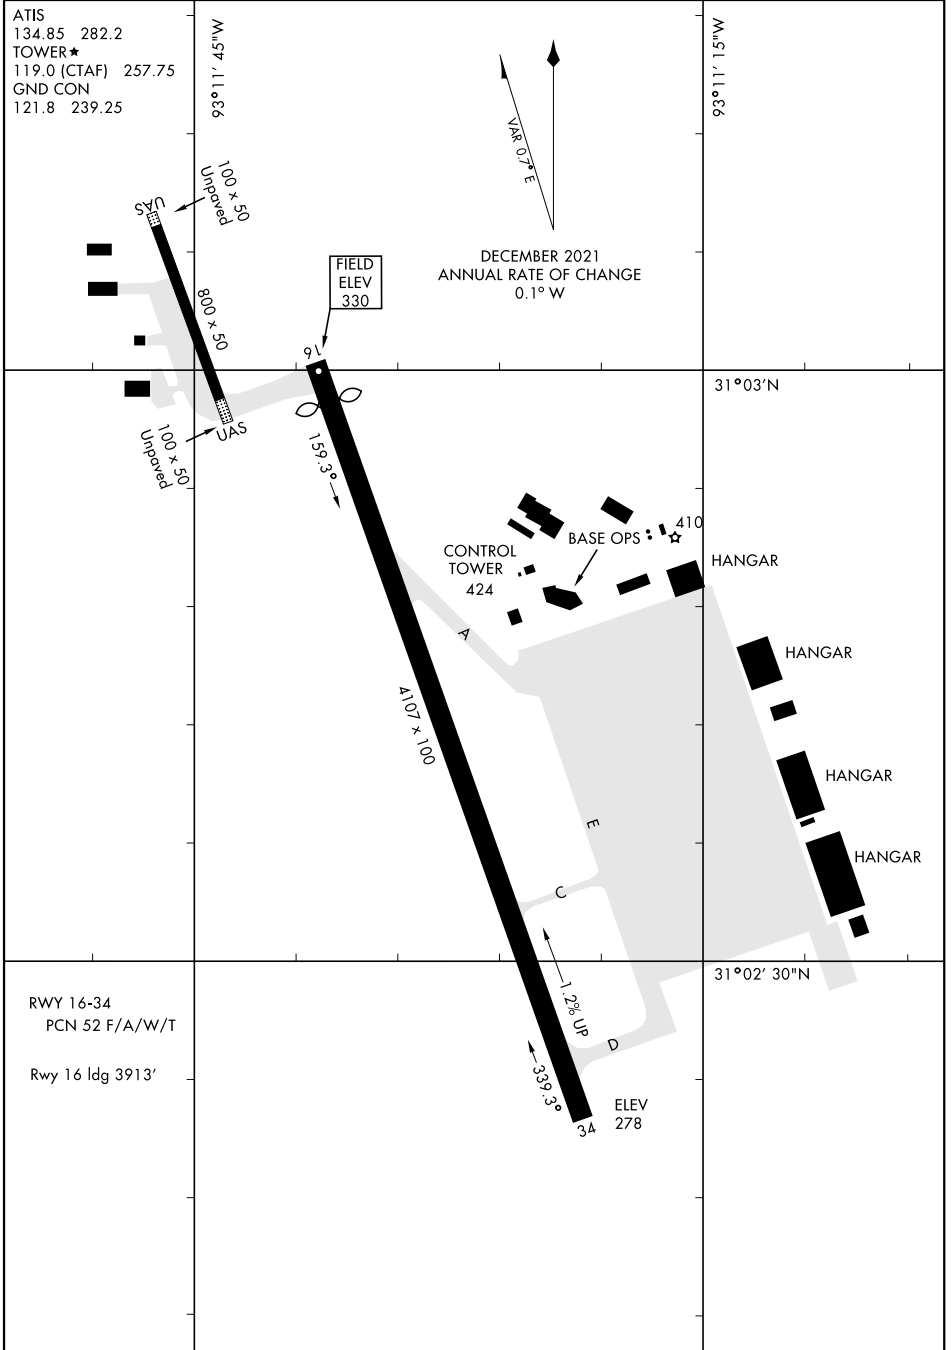

AIRPORT DIAGRAM

[USA]

MAKS AAF (KPOE)
FORT JOHNSON, LOUISIANA

RWY 16-34
PCN 52 F/A/W/T

Rwy 16 ldg 3913'

AIRPORT DIAGRAM

FORT JOHNSON, LOUISIANA
MAKS AAF (KPOE)

SC-4, 20 MAR 2025 to 17 APR 2025

SC-4, 20 MAR 2025 to 17 APR 2025