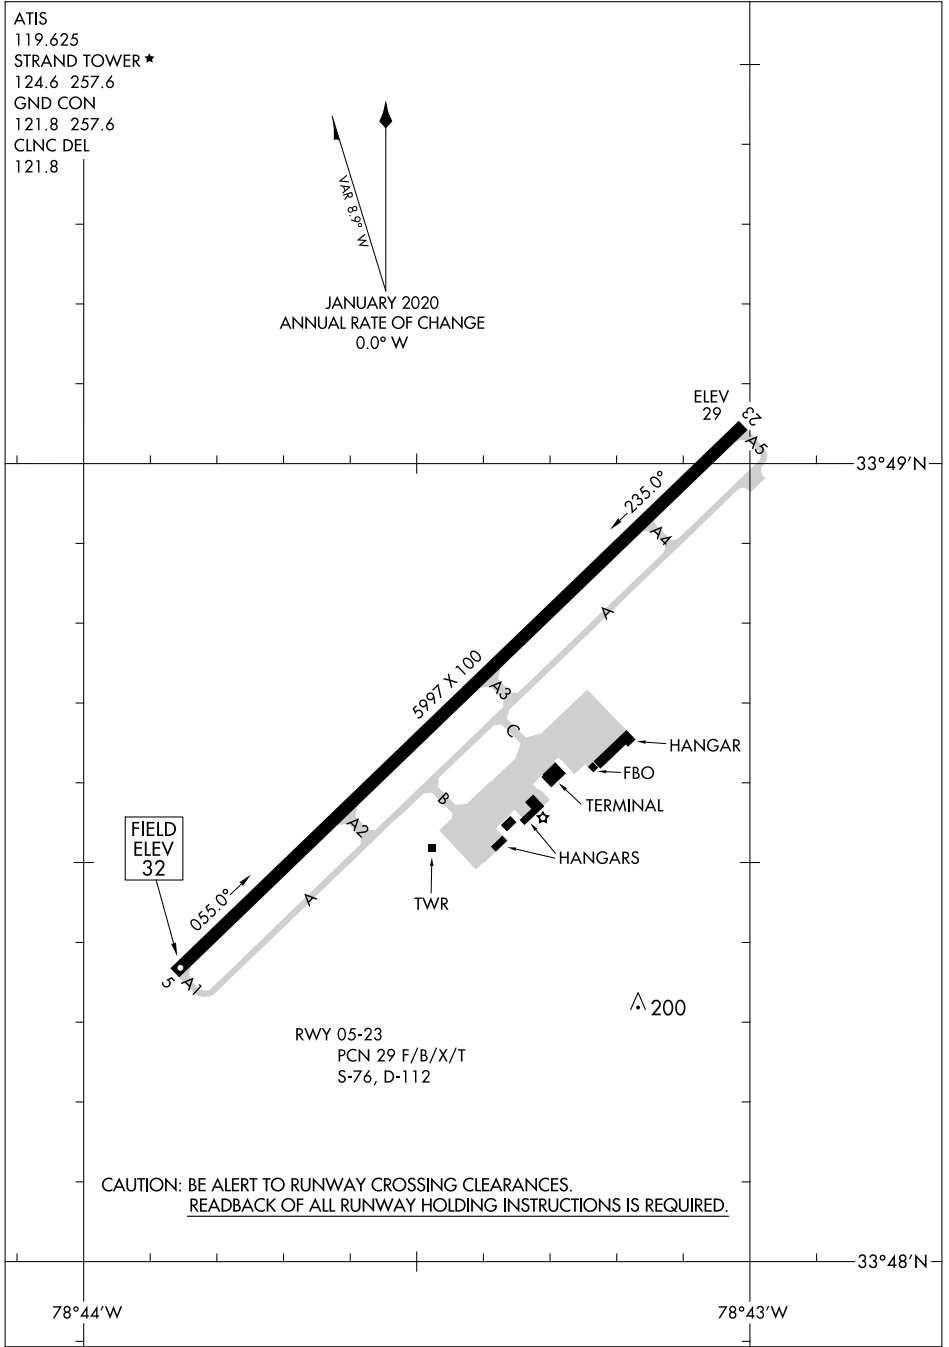

21224

AIRPORT DIAGRAM

AL-5097 (FAA)

GRAND STRAND (C'RE)
NORTH MYRTLE BEACH, SOUTH CAROLINA

ATIS
119.625
STRAND TOWER ★
124.6 257.6
GND CON
121.8 257.6
CLNC DEL
121.8

SE-2, 20 MAR 2025 to 17 APR 2025

SE-2, 20 MAR 2025 to 17 APR 2025

AIRPORT DIAGRAM

21224

NORTH MYRTLE BEACH, SOUTH CAROLINA
GRAND STRAND (C'RE)