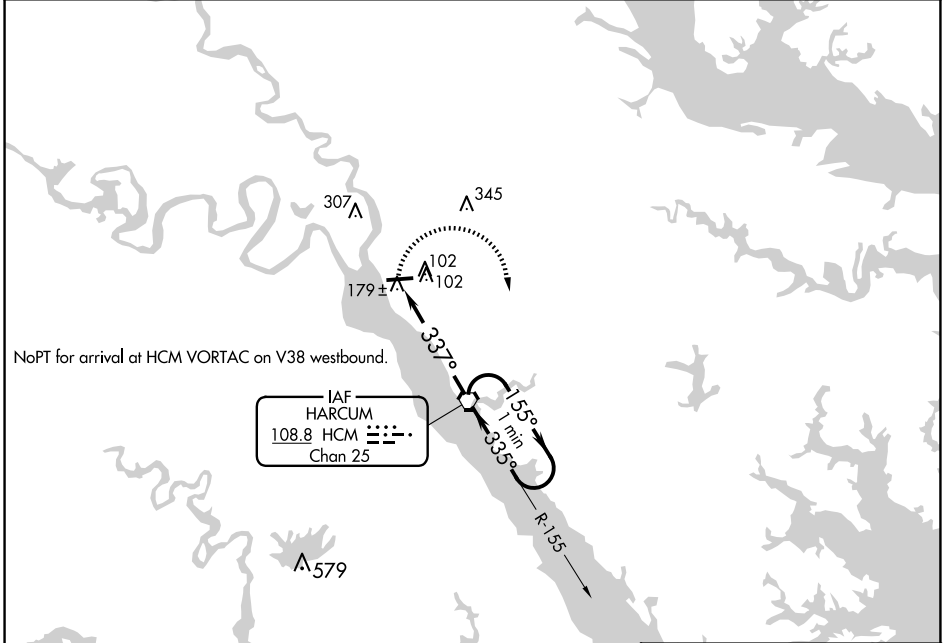

▽ When local altimeter setting not received, use Newport News altimeter setting and increase all MDA 80 feet.

▲

MISSED APPROACH: Climbing right turn to 1700 direct HCM VORTAC and hold.

AWOS-3
132.825

POTOMAC APP CON
126.4 282.375

UNICOM
123.0 (CTAF) 0

NE-3, 20 MAR 2025 to 17 APR 2025

NE-3, 20 MAR 2025 to 17 APR 2025

ELEV 20

MIRL Rwy 10-28 0
REIL Rws 10 and 28 0

CATEGORY	A	B	C	D	FAF to MAP 4.8 NM					
	480-1 460 (500-1)	620-1 600 (600-1)	NA		Knots	60	90	120	150	180
C CIRCLING					Min:Sec	4:48	3:12	2:24	1:55	1:36