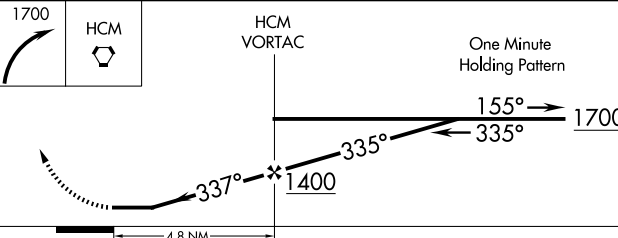

UNICOM
123.0 (CTAF) 0

NE-3, 20 MAR 2025 to 17 APR 2025

NE-3, 20 MAR 2025 to 17 APR 2025

ELEV 20

MIRL Rwy 10-28 0
REIL Rws 10 and 28 0

CATEGORY	A	B	C	D	FAF to MAP 4.8 NM					
	480-1 460 (500-1)	620-1 600 (600-1)	NA		Knots	60	90	120	150	180
C CIRCLING					Min:Sec	4:48	3:12	2:24	1:55	1:36