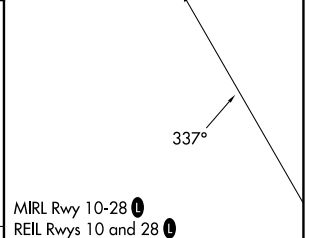

UNICOM
123.0 (CTAF) 0

NE-3, 20 MAR 2025 to 17 APR 2025

NE-3, 20 MAR 2025 to 17 APR 2025

ELEV 20

MIRL Rwy 10-28 0
REIL Rws 10 and 28 0

CATEGORY	A	B	C	D	FAF to MAP 4.8 NM					
	480-1 460 (500-1)	620-1 600 (600-1)	NA		Knots	60	90	120	150	180
C CIRCLING					Min:Sec	4:48	3:12	2:24	1:55	1:36