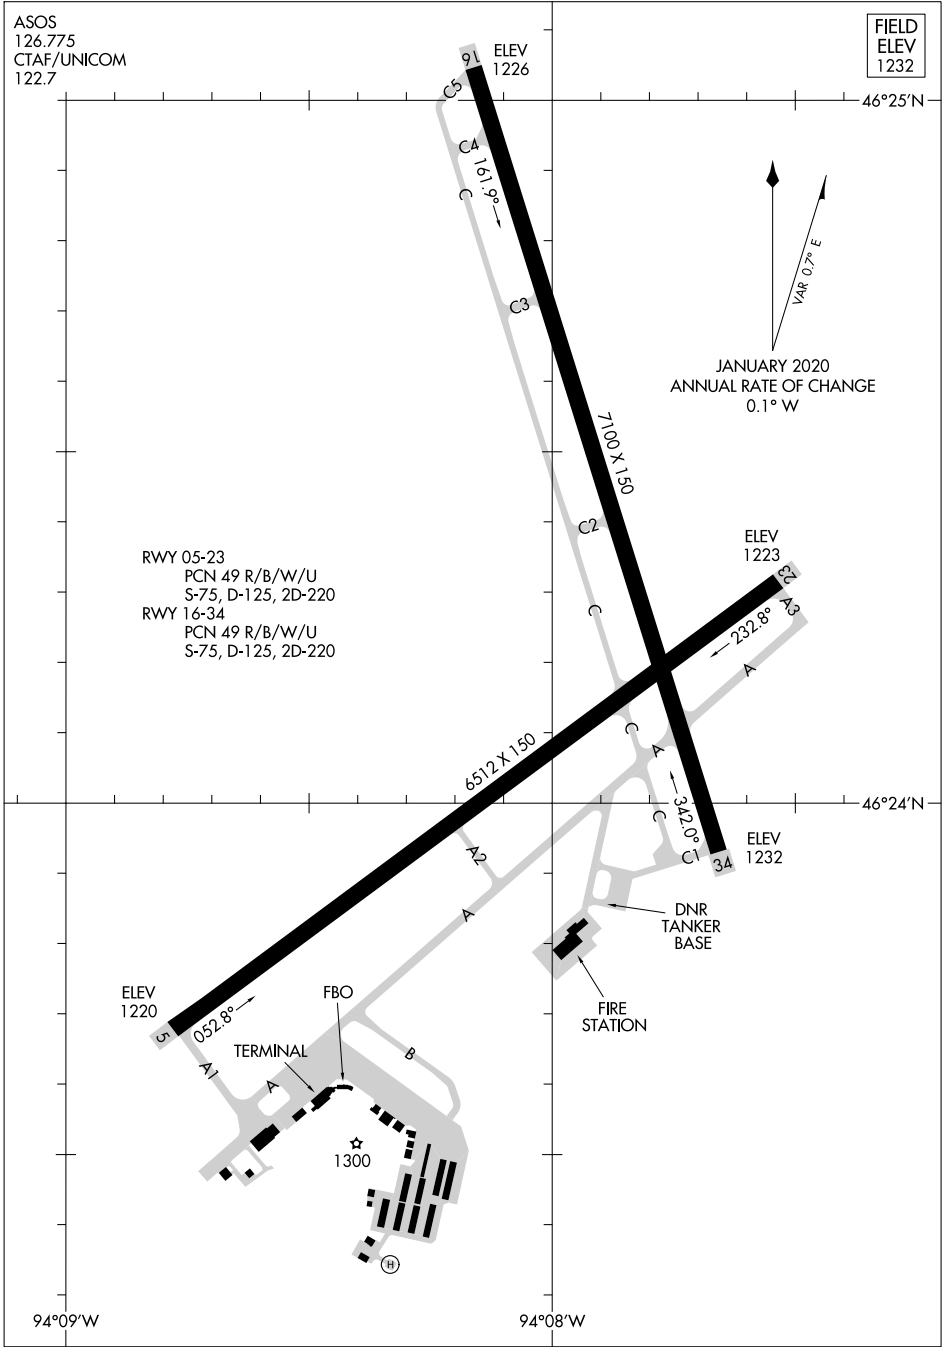

AIRPORT DIAGRAM

AL-5182 (FAA)

BRAINERD LAKES RGNL (B.R.D)
BRAINERD, MINNESOTA

ASOS
126.775
CTAF/UNICOM
122.7

FIELD
ELEV
1232

NC-1, 20 MAR 2025 to 17 APR 2025

NC-1, 20 MAR 2025 to 17 APR 2025

AIRPORT DIAGRAM

BRAINERD, MINNESOTA
BRAINERD LAKES RGNL (B.R.D)