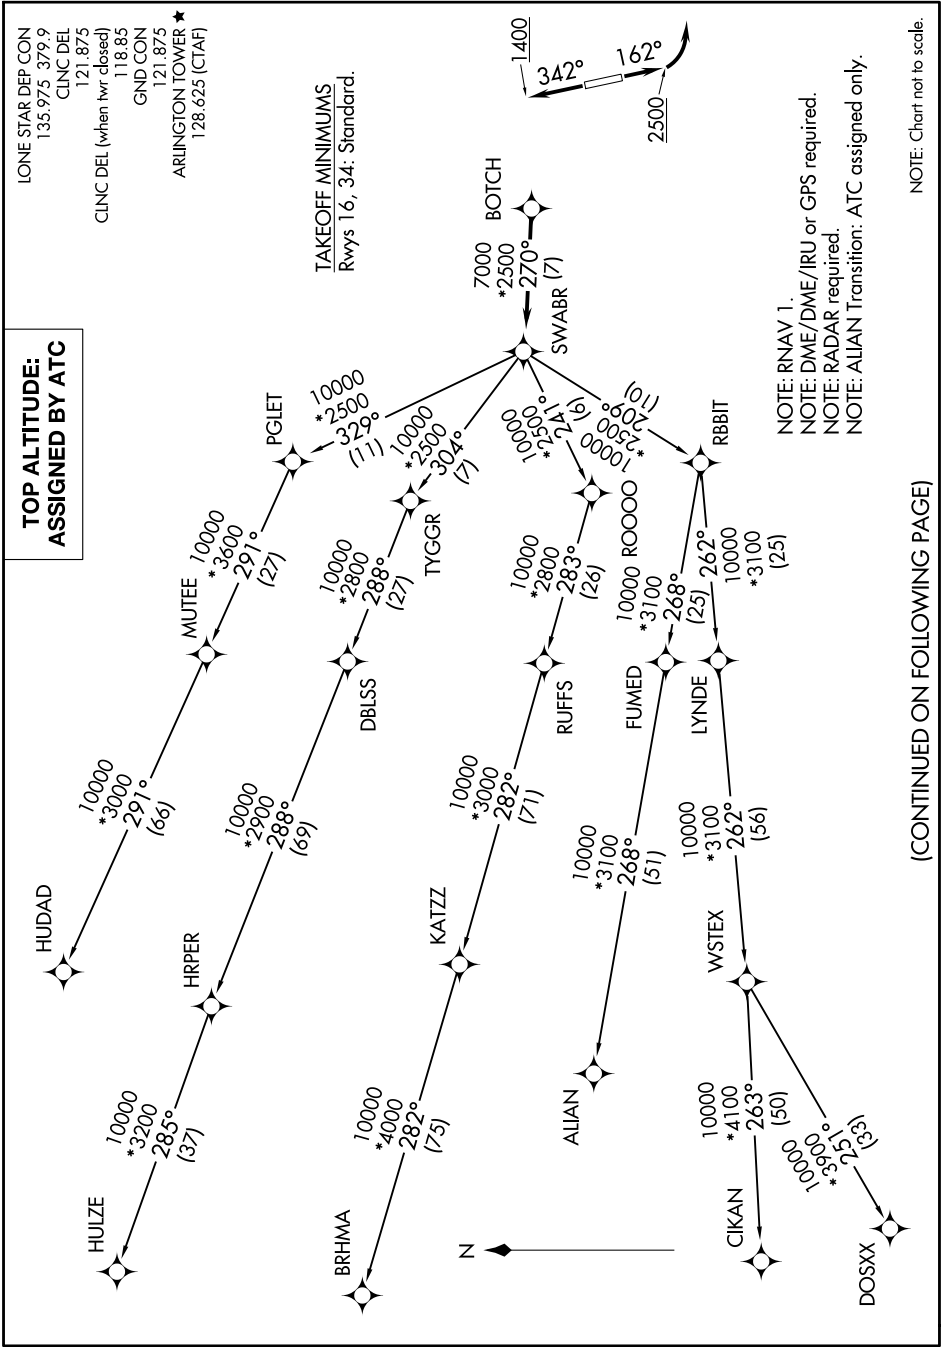

SWABR ONE DEPARTURE (RNAV)

SC-2, 20 MAR 2025 to 17 APR 2025

SWABR ONE DEPARTURE (RNAV)

(CONTINUED ON FOLLOWING PAGE)

SC-2, 20 MAR 2025 to 17 APR 2025