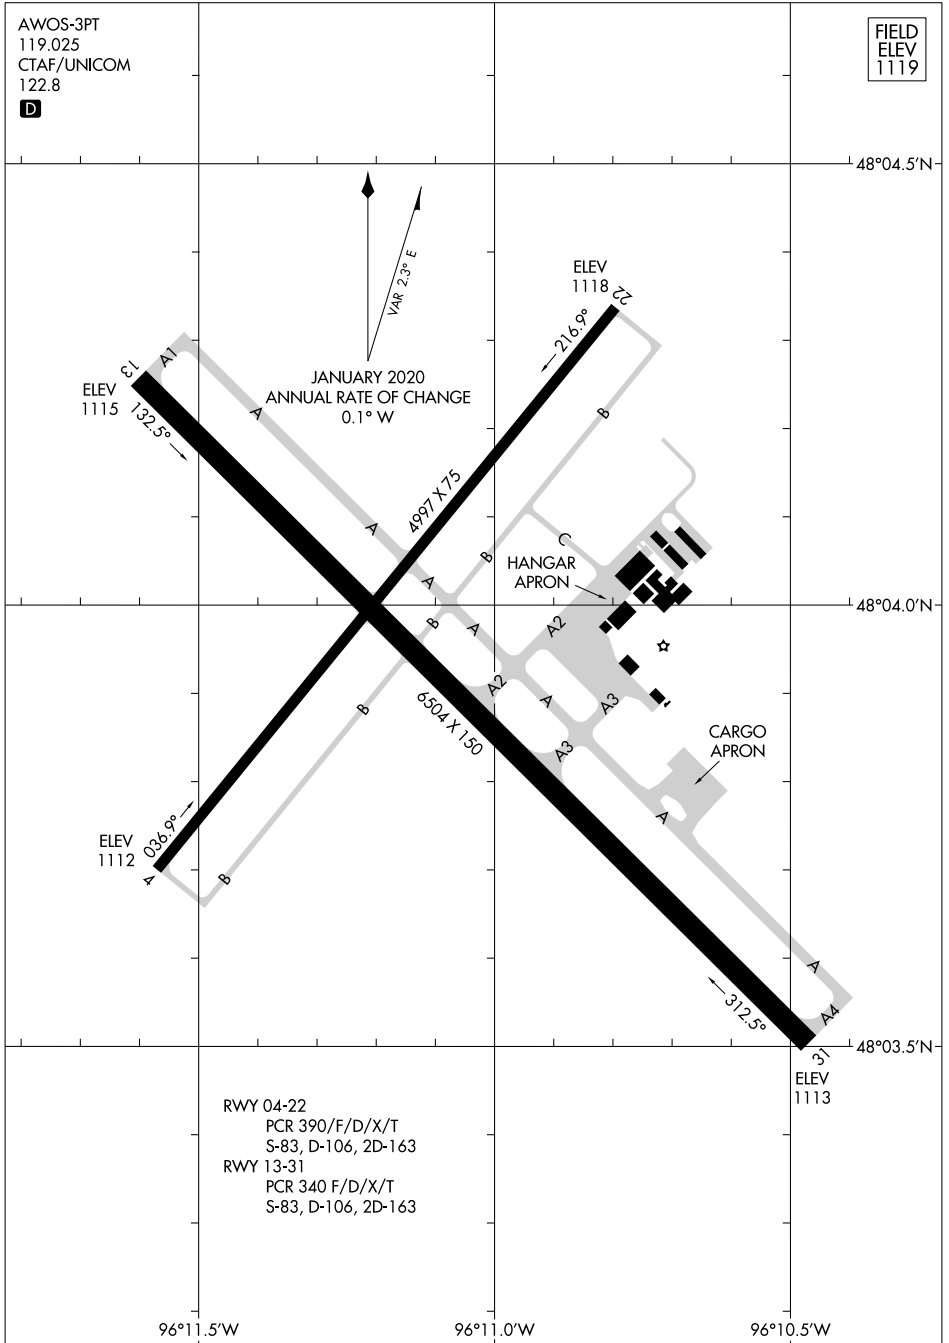

24361

AIRPORT DIAGRAM

AL-5201 (FAA)

THIEF RIVER FALLS RGNL (TVF)
THIEF RIVER FALLS, MINNESOTA

AWOS-3PT
119.025
CTAF/UNICOM
122.8

FIELD
ELEV
1119

NC-1, 20 MAR 2025 to 17 APR 2025

NC-1, 20 MAR 2025 to 17 APR 2025

RWY 04-22
PCR 390/F/D/X/T
S-83, D-106, 2D-163

RWY 13-31
PCR 340 F/D/X/T
S-83, D-106, 2D-163

AIRPORT DIAGRAM

24361

THIEF RIVER FALLS, MINNESOTA
THIEF RIVER FALLS RGNL (TVF)