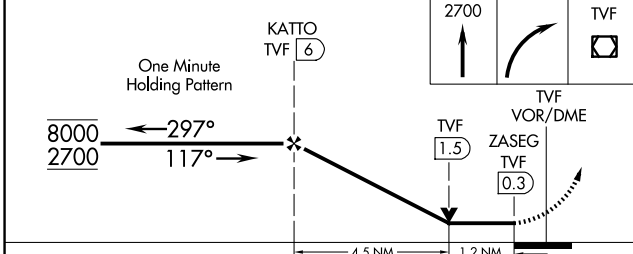

CATEGORY	A	B	C	D
S-13	1520-1	405 (500-1)	1520-1¼	405 (500-1¼)

HIRL Rwy 13-31
MIRL Rwy 4-22
REIL Rws 4, 13, and 22

NC-1, 20 MAR 2025 to 17 APR 2025

NC-1, 20 MAR 2025 to 17 APR 2025