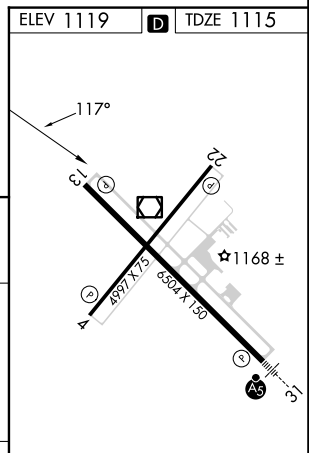

VOR/DME TVF <b>114.45</b> Chan <b>91(Y)</b>	APP CRS <b>117°</b>	Rwy Idg TDZE <b>1115</b> Apt Elev <b>1119</b>
---	------------------------	---

# VOR Z RWY 13

THIEF RIVER FALLS RGNL (TVF)

DME required.	MISSED APPROACH: Climb to 2700 then right turn direct TVF VOR/DME and hold.
---------------	---

AWOS-3PT <b>119.025</b>	MINNEAPOLIS CENTER <b>132.15 269.6</b>	UNICOM <b>122.8 (CTAF)</b>
----------------------------	---	-------------------------------

THIEF RIVER FALLS  
114.45 TVF  
Chan 91(Y)

CATEGORY	A	B	C	D
S-13	1520-1	405 (500-1)	1520-1¼	405 (500-1¼)

HIRL Rwy 13-31  
MIRL Rwy 4-22  
REIL Rws 4, 13, and 22

NC-1, 20 MAR 2025 to 17 APR 2025

NC-1, 20 MAR 2025 to 17 APR 2025