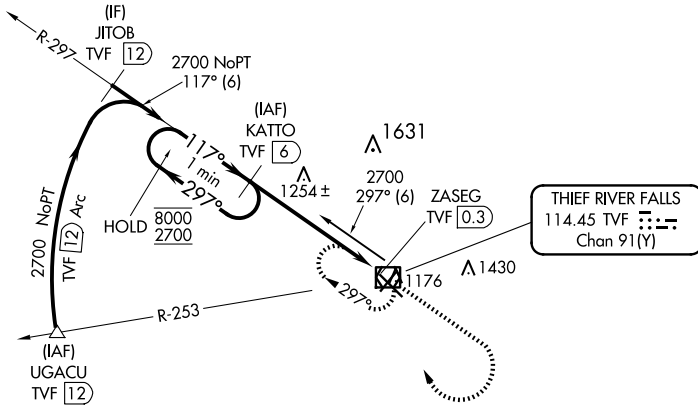

VOR/DME TVF <b>114.45</b> Chan <b>91(Y)</b>	APP CRS <b>117°</b>	Rwy Idg TDZE <b>1115</b> Apt Elev <b>1119</b>
---	------------------------	---

# VOR Z RWY 13

THIEF RIVER FALLS RGNL (TVF)

DME required.	MISSED APPROACH: Climb to 2700 then right turn direct TVF VOR/DME and hold.
---------------	---

AWOS-3PT <b>119.025</b>	MINNEAPOLIS CENTER <b>132.15 269.6</b>	UNICOM <b>122.8 (CTAF)</b>
----------------------------	---	-------------------------------

THIEF RIVER FALLS  
114.45 TVF  
Chan 91(Y)

CATEGORY	A	B	C	D
S-13	1520-1	405 (500-1)	1520-1¼	405 (500-1¼)

HIRL Rwy 13-31  
MIRL Rwy 4-22  
REIL Rws 4, 13, and 22

NC-1, 20 MAR 2025 to 17 APR 2025

NC-1, 20 MAR 2025 to 17 APR 2025