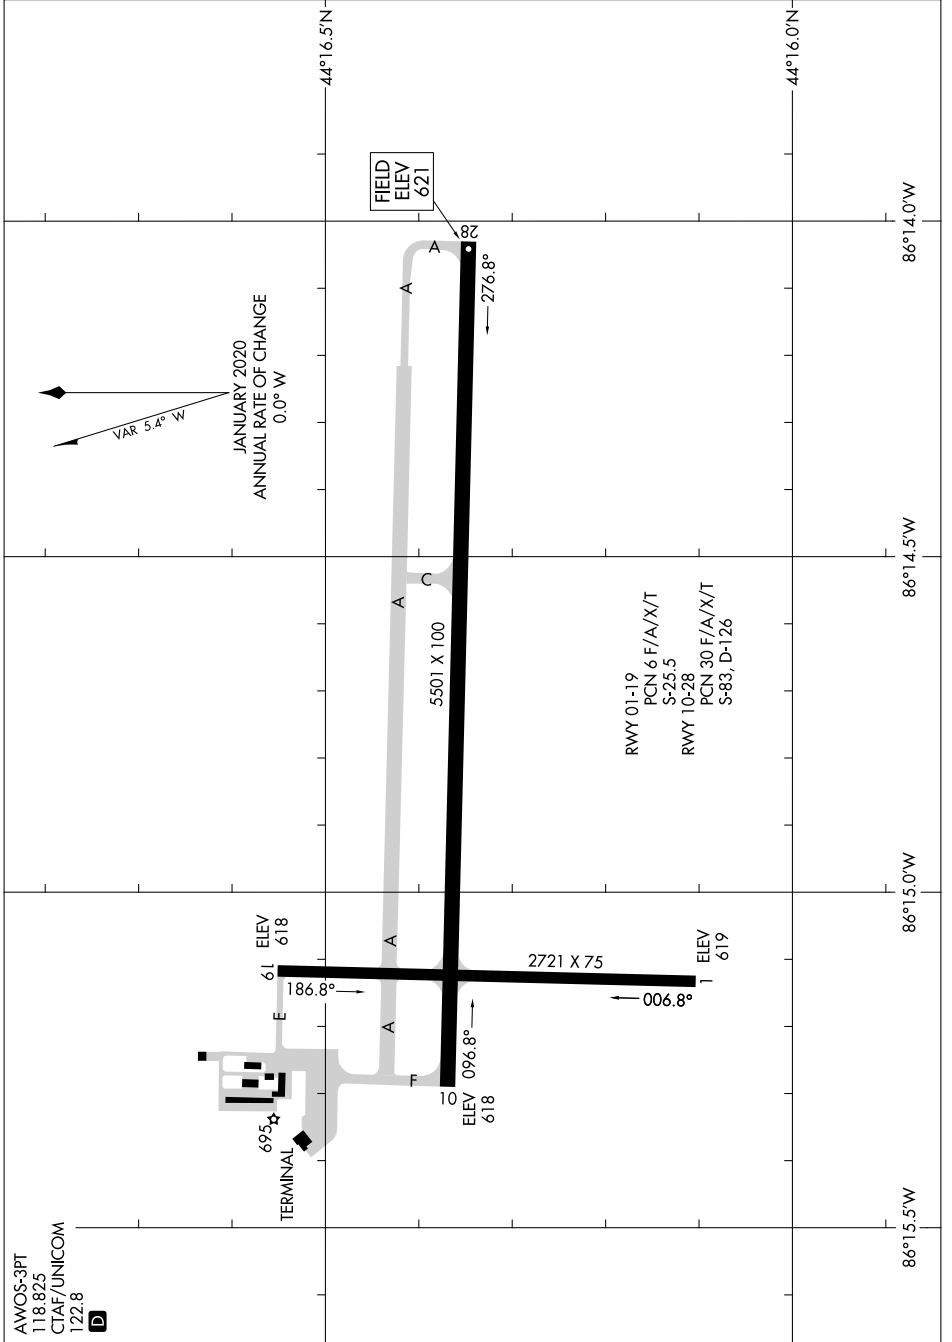

# AIRPORT DIAGRAM

AL-5257 (FAA)

MANISTEE COUNTY/BLACKER (MBL)

MANISTEE, MICHIGAN

EC-1, 20 MAR 2025 to 17 APR 2025

EC-1, 20 MAR 2025 to 17 APR 2025

# AIRPORT DIAGRAM

MANISTEE COUNTY/BLACKER (MBL)

MANISTEE, MICHIGAN